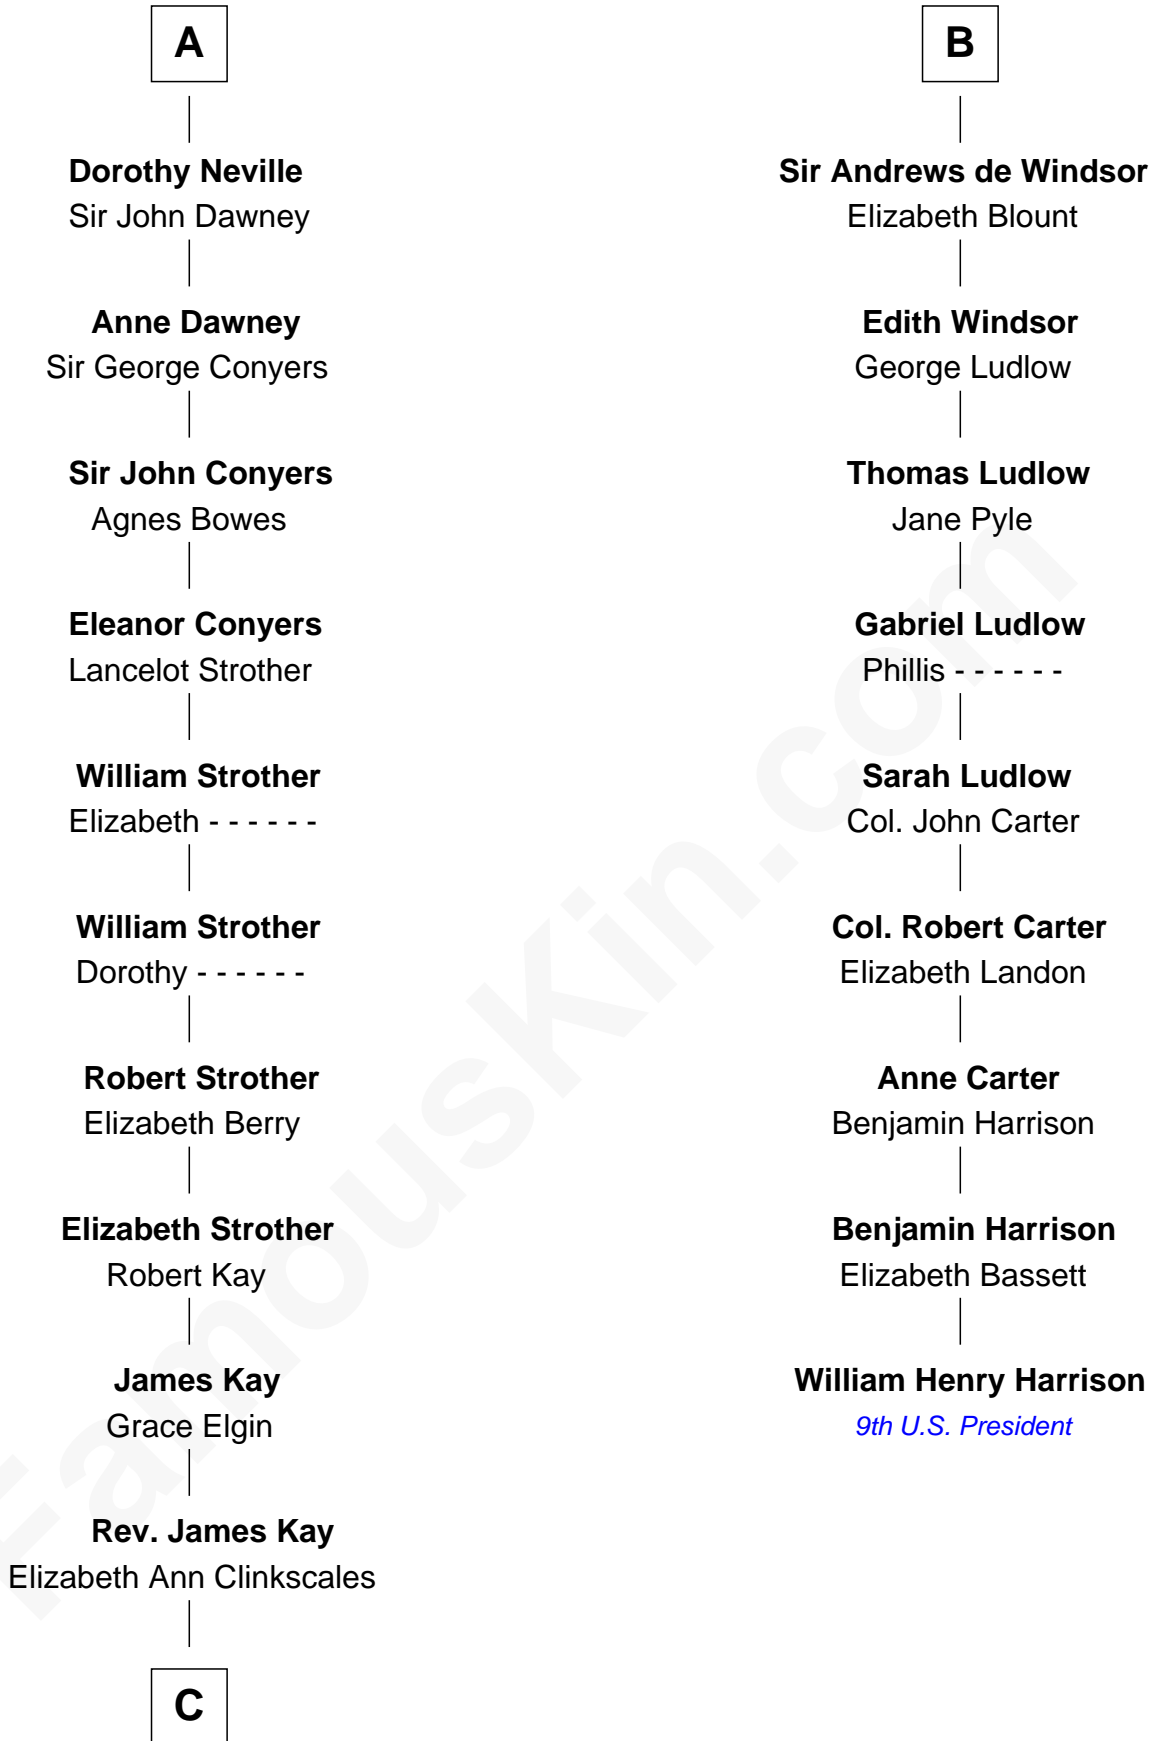

FamousKin.com Relationship Chart of

Jimmy Carter
39th U.S. President

15th cousin 6 times removed of

William Henry Harrison
9th U.S. President

C

—
Mary Kay
John Pratt

—
James E. Pratt
Sophronia C. Cowan

—
Nina Pratt
William Archibald Carter

—
Earl Carter
Lillian Gordy

—
Jimmy Carter
39th U.S. President

FamousKin.com