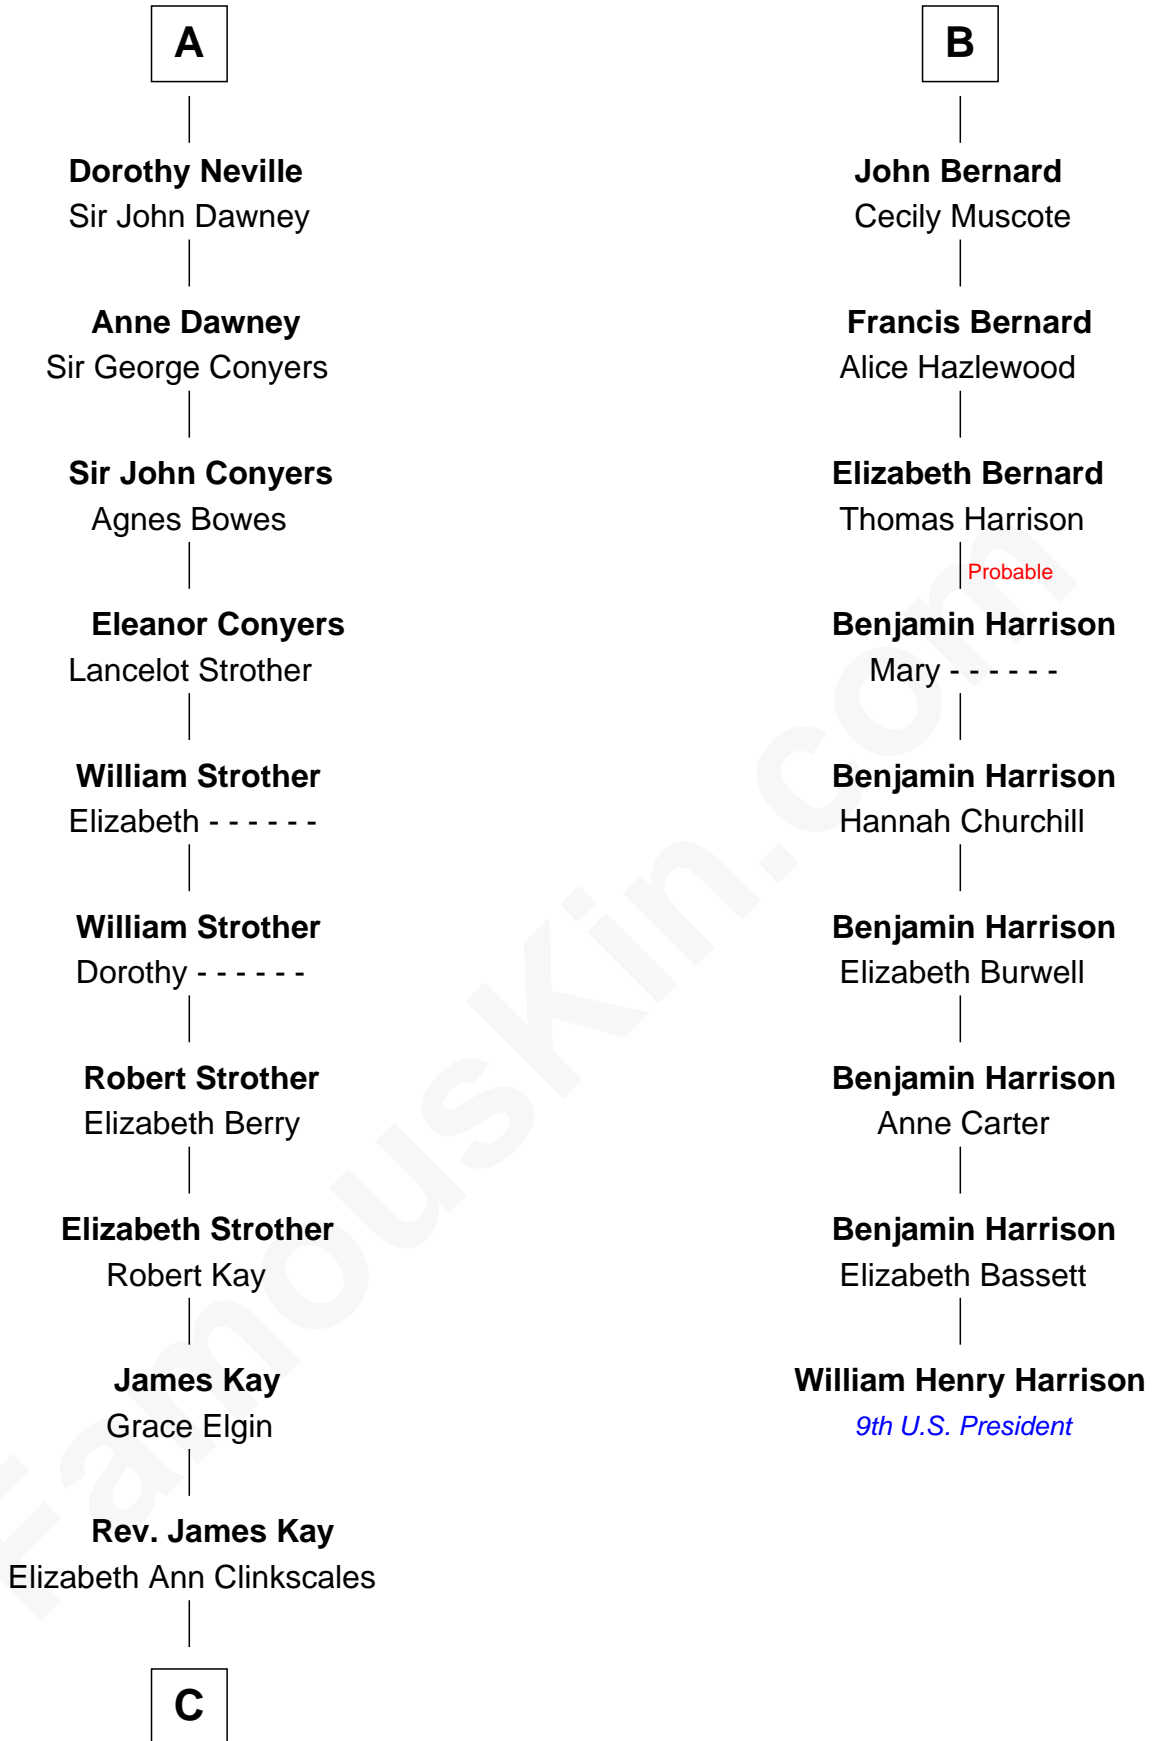

FamousKin.com Relationship Chart of

Jimmy Carter
39th U.S. President

15th cousin 6 times removed of

William Henry Harrison
9th U.S. President

Bartholomew de Badlesmere
Margaret de Clare

Elizabeth de Badlesmere
Sir William de Bohun

Humphrey de Bohun
Joan Fitzalan

Eleanor de Bohun
Sir Thomas Plantagenet

Anne Plantagenet
Sir William Bouchier

Sir John Bouchier
Margaret Berners

Joan Bouchier
Sir Henry Neville

Sir Richard Neville
Anne Stafford

A

Margery de Badlesmere
Sir William de Ros

Maud de Roos
John de Welles

Margery de Welles
Stephen le Scrope

John le Scrope
Elizabeth Chaworth

Elizabeth le Scrope
Sir Henry le Scrope

Margaret Scrope
John Bernard

John Bernard
Margaret Daundelyn

B

C

—
Mary Kay
John Pratt

—
James E. Pratt
Sophronia C. Cowan

—
Nina Pratt
William Archibald Carter

—
Earl Carter
Lillian Gordy

—
Jimmy Carter
39th U.S. President