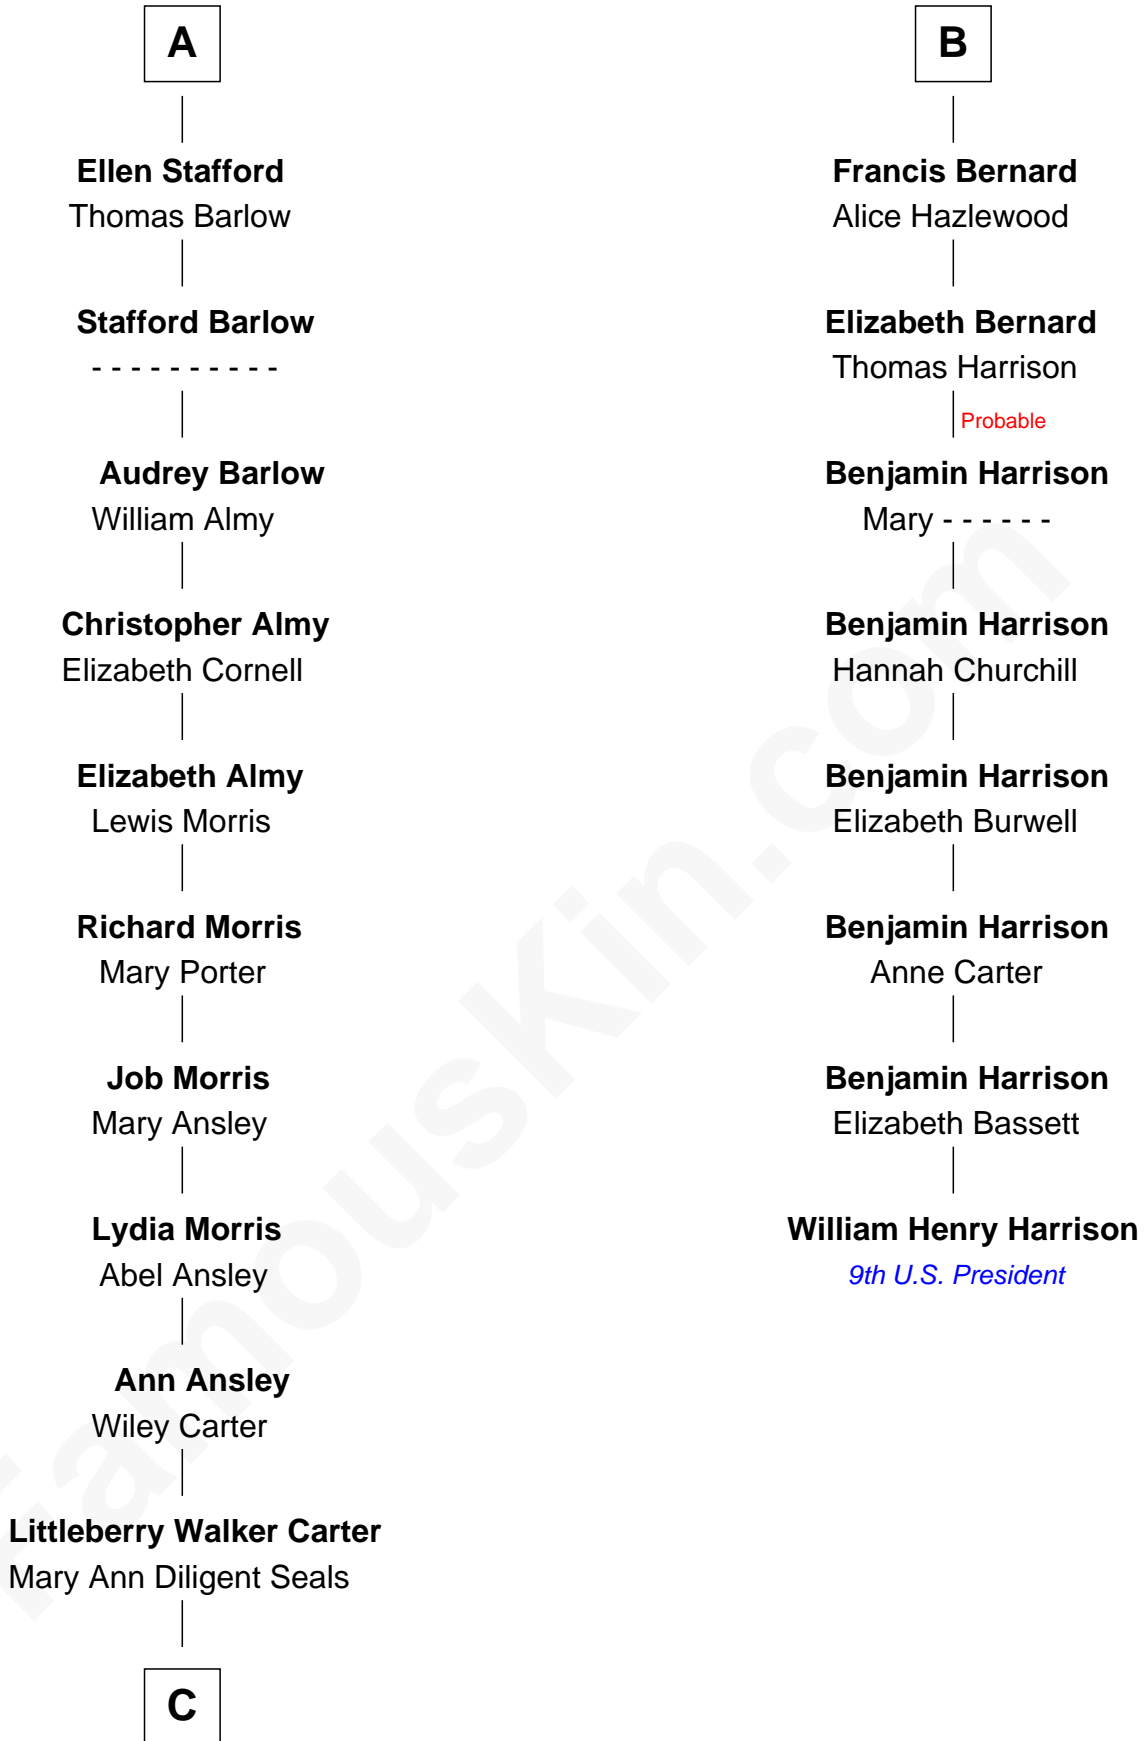

FamousKin.com Relationship Chart of

Jimmy Carter

39th U.S. President

14th cousin 5 times removed of

William Henry Harrison

9th U.S. President

Ralph de Stafford

*with wife
Katherine de Hastang*

Margaret Daundelyn

Sir Humphrey Stafford

Margaret Tame

John Bernard

Cecily Muscote

A

B

C

William Archibald Carter

Nina Pratt

Earl Carter

Lillian Gordy

Jimmy Carter

39th U.S. President

FamousKin.com