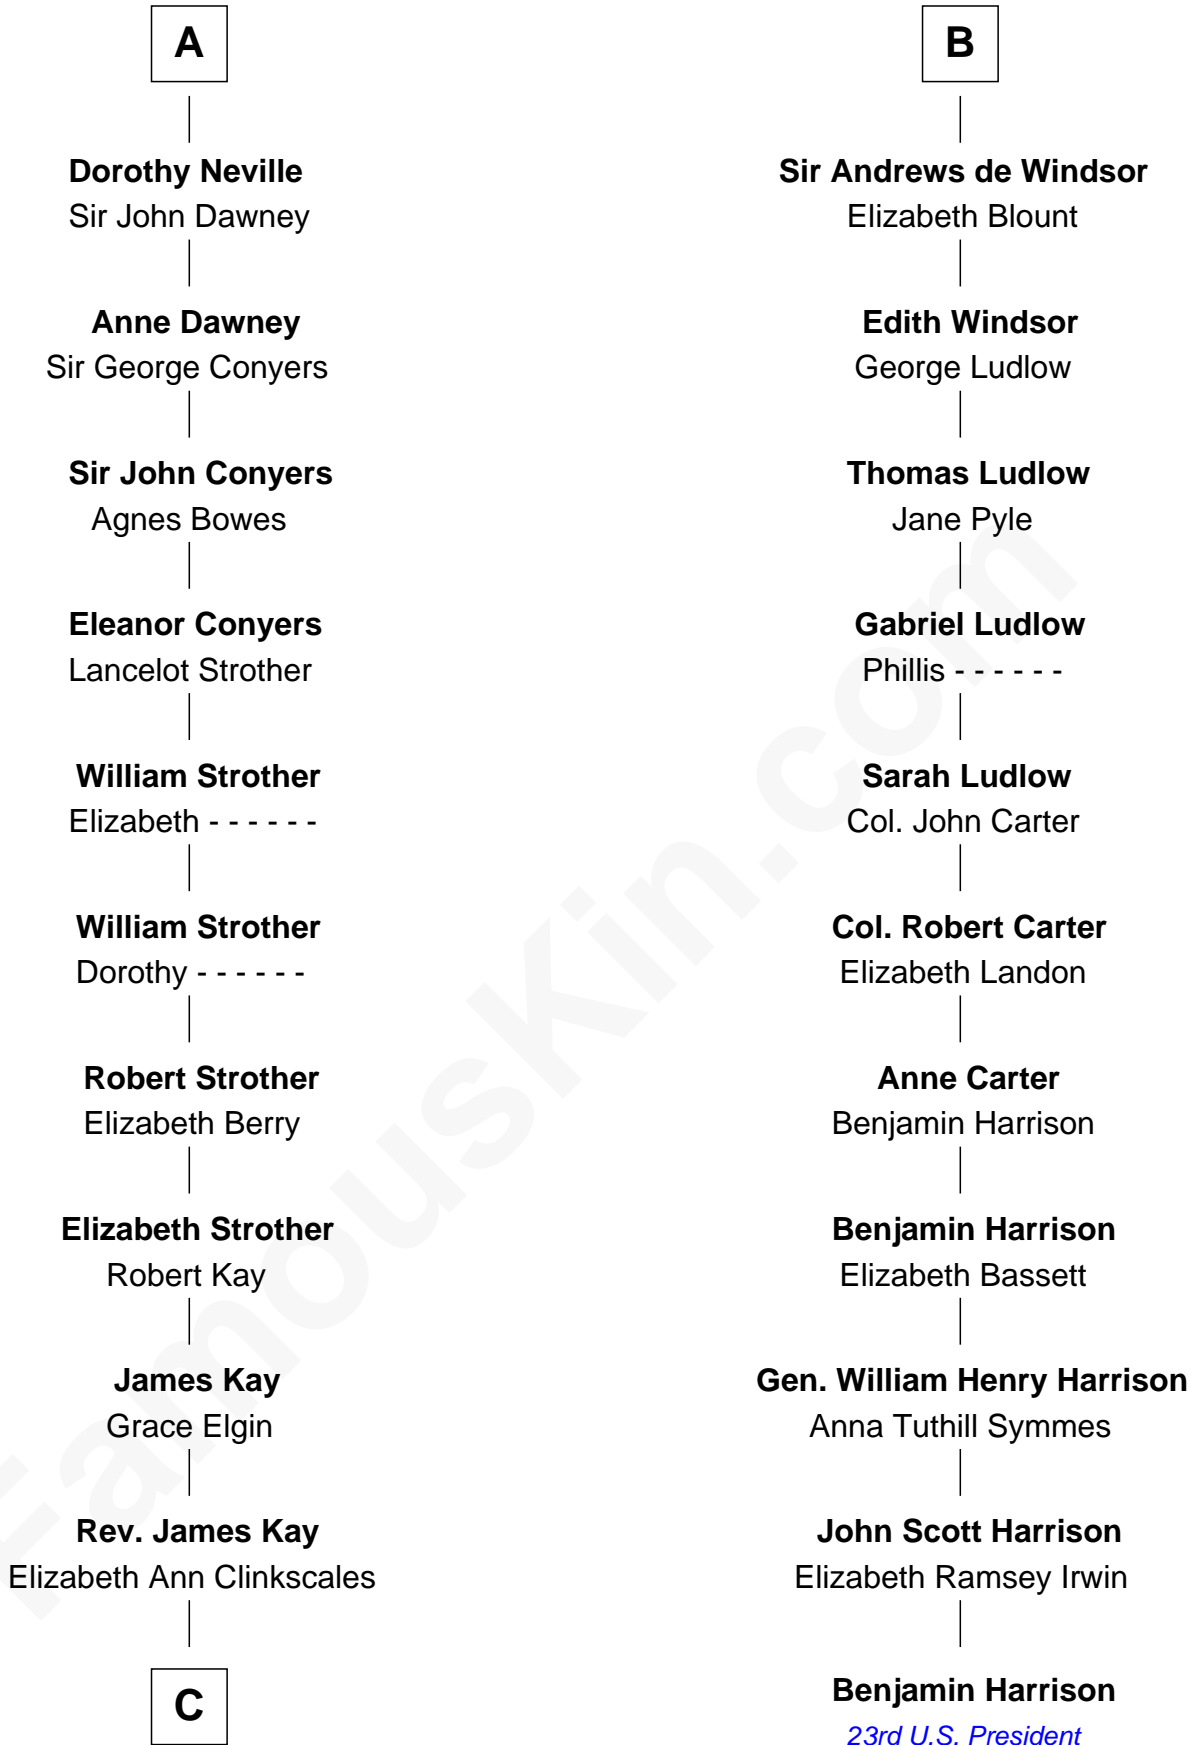

FamousKin.com Relationship Chart of

Jimmy Carter

39th U.S. President

17th cousin 4 times removed of

Benjamin Harrison

23rd U.S. President

C

—
Mary Kay
John Pratt

—
James E. Pratt
Sophronia C. Cowan

—
Nina Pratt
William Archibald Carter

—
Earl Carter
Lillian Gordy

—
Jimmy Carter
39th U.S. President

FamousKin.com