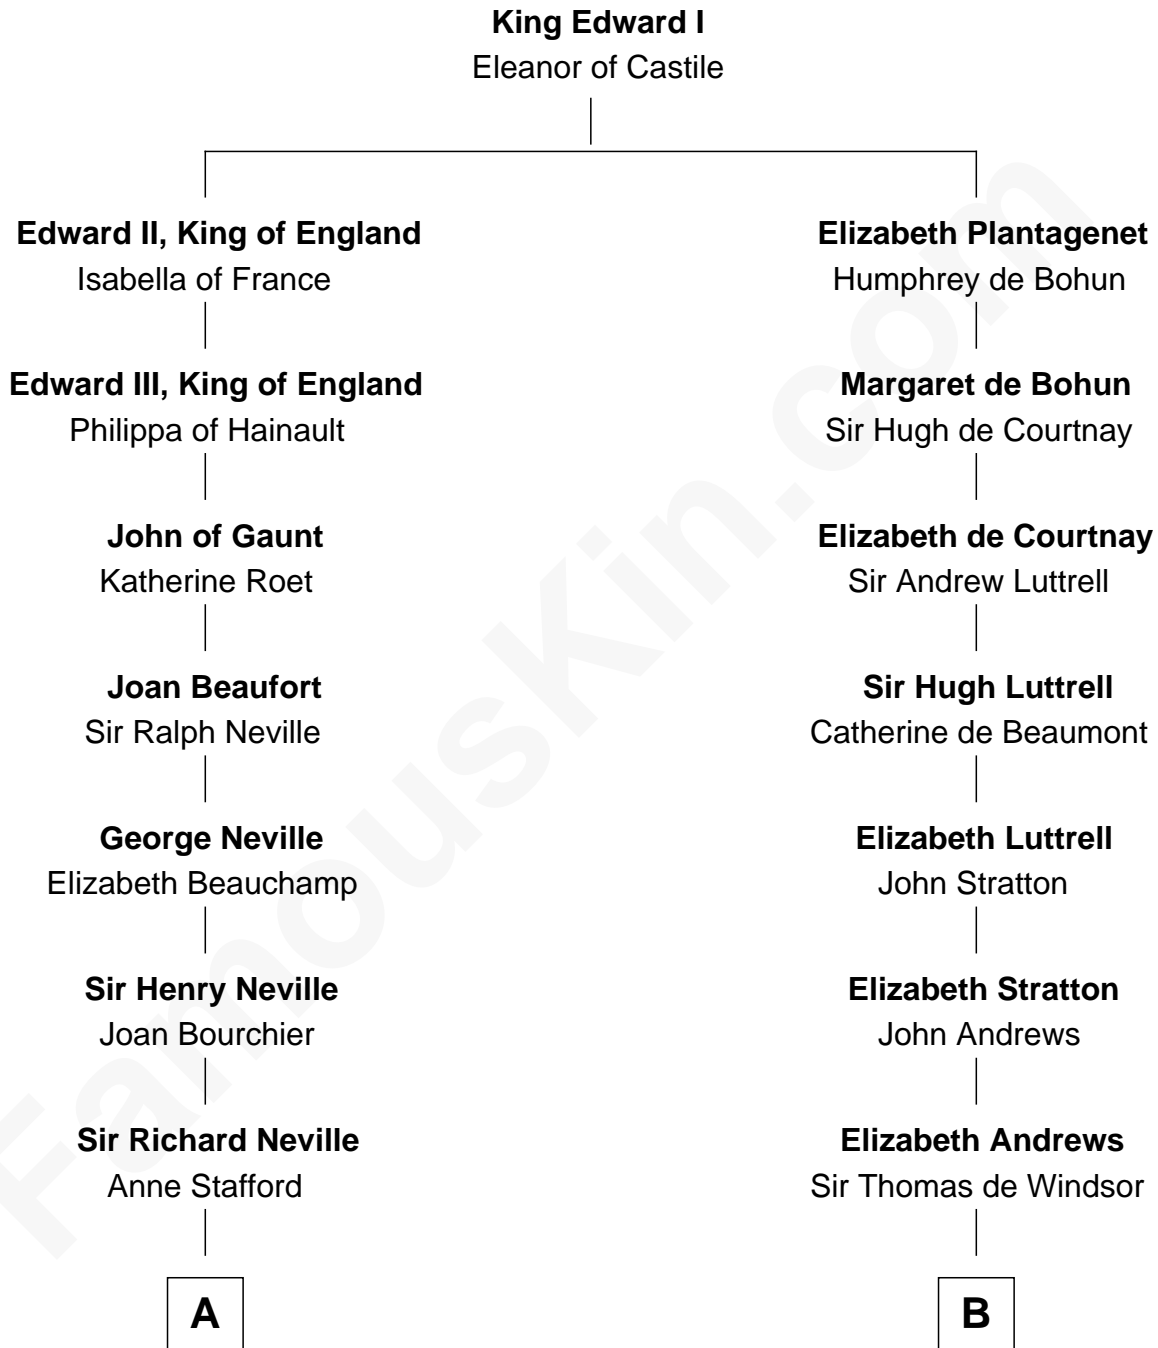

FamousKin.com Relationship Chart of

Jimmy Carter

39th U.S. President

17th cousin 4 times removed of

Benjamin Harrison

23rd U.S. President

C

—
Mary Kay
John Pratt

—
James E. Pratt
Sophronia C. Cowan

—
Nina Pratt
William Archibald Carter

—
Earl Carter
Lillian Gordy

—
Jimmy Carter
39th U.S. President

FamousKin.com