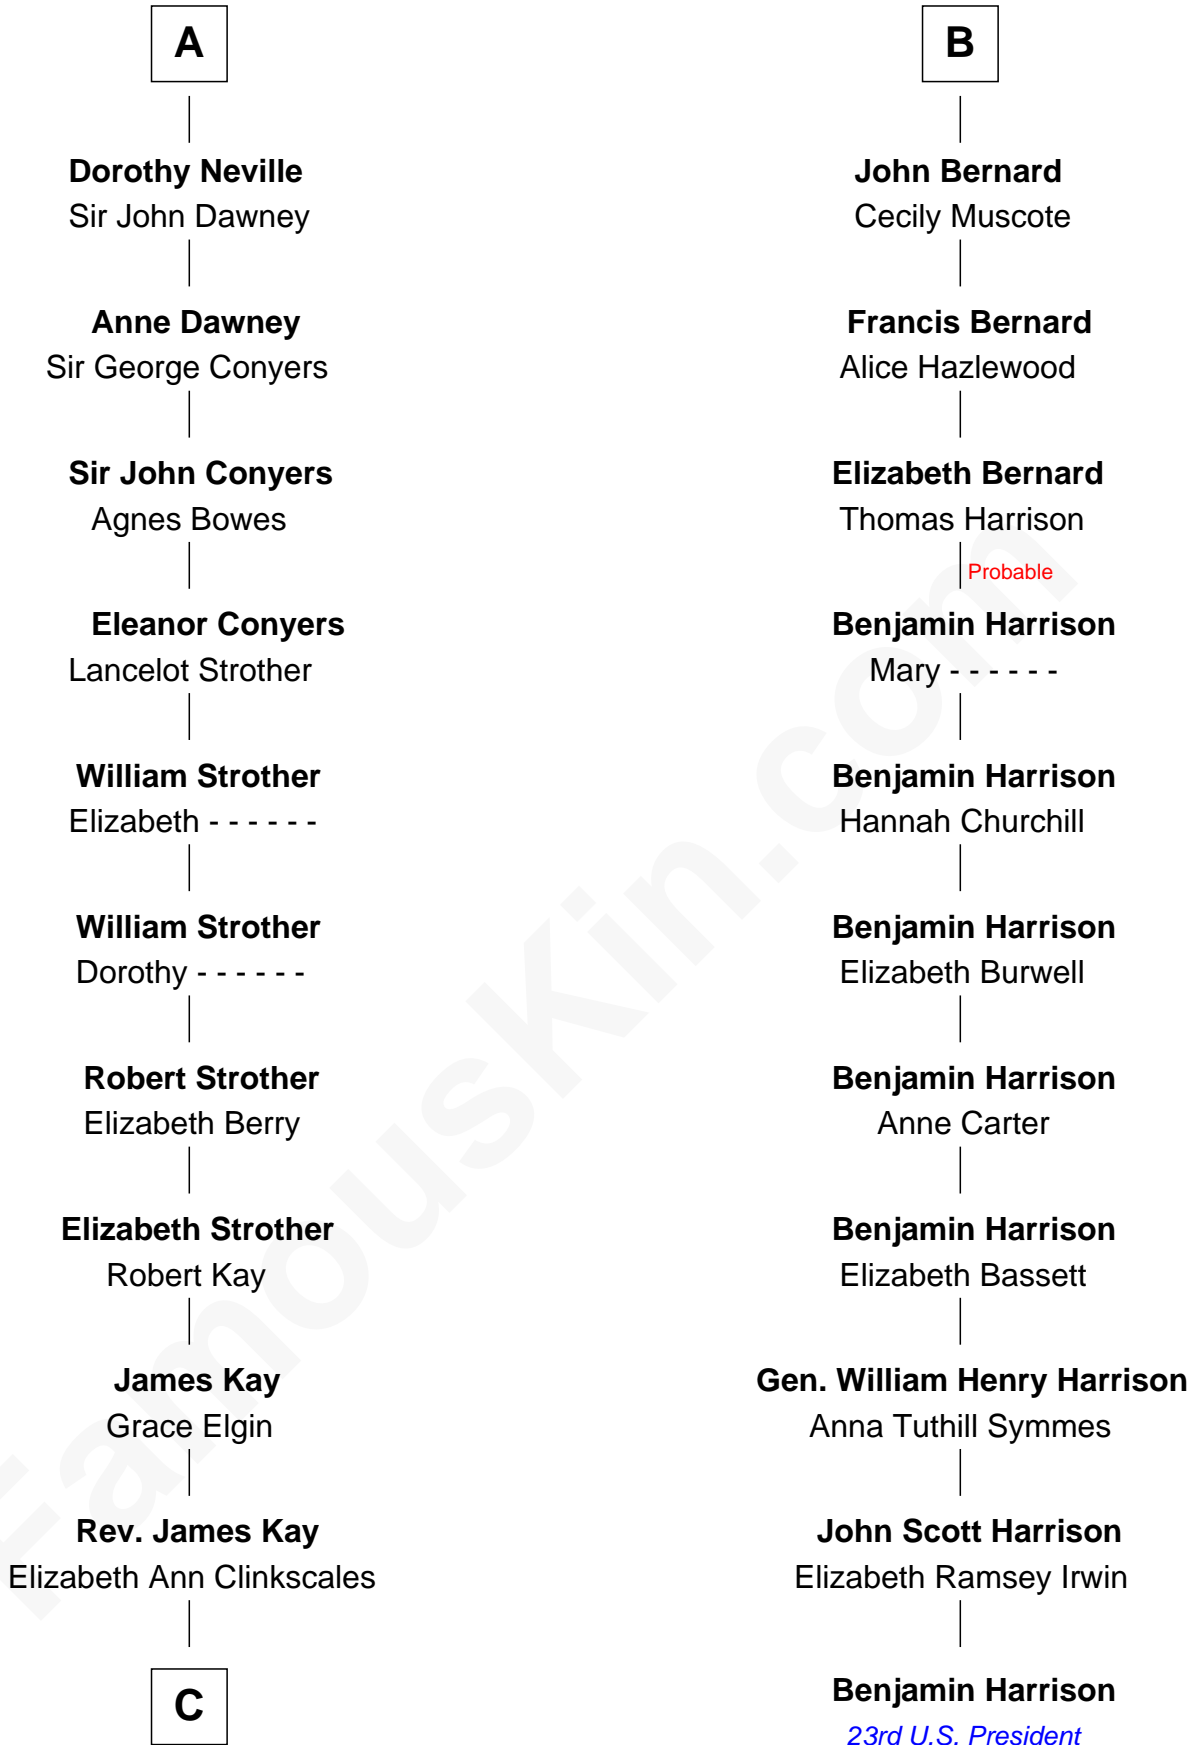

# FamousKin.com Relationship Chart of

**Jimmy Carter**

*39th U.S. President*

17th cousin 4 times removed of

**Benjamin Harrison**

*23rd U.S. President*

**Bartholomew de Badlesmere**

Margaret de Clare

**Elizabeth de Badlesmere**

Sir William de Bohun

**Humphrey de Bohun**

Joan Fitzalan

**Eleanor de Bohun**

Sir Thomas Plantagenet

**Anne Plantagenet**

Sir William Bouchier

Sir Henry le Scrope

**Margaret Scrope**

John Bernard

**John Bernard**

Margaret Daundelyn

**B**

**C**

—  
**Mary Kay**  
John Pratt

—  
**James E. Pratt**  
Sophronia C. Cowan

—  
**Nina Pratt**  
William Archibald Carter

—  
**Earl Carter**  
Lillian Gordy

—  
**Jimmy Carter**  
*39th U.S. President*

FamousKin.com