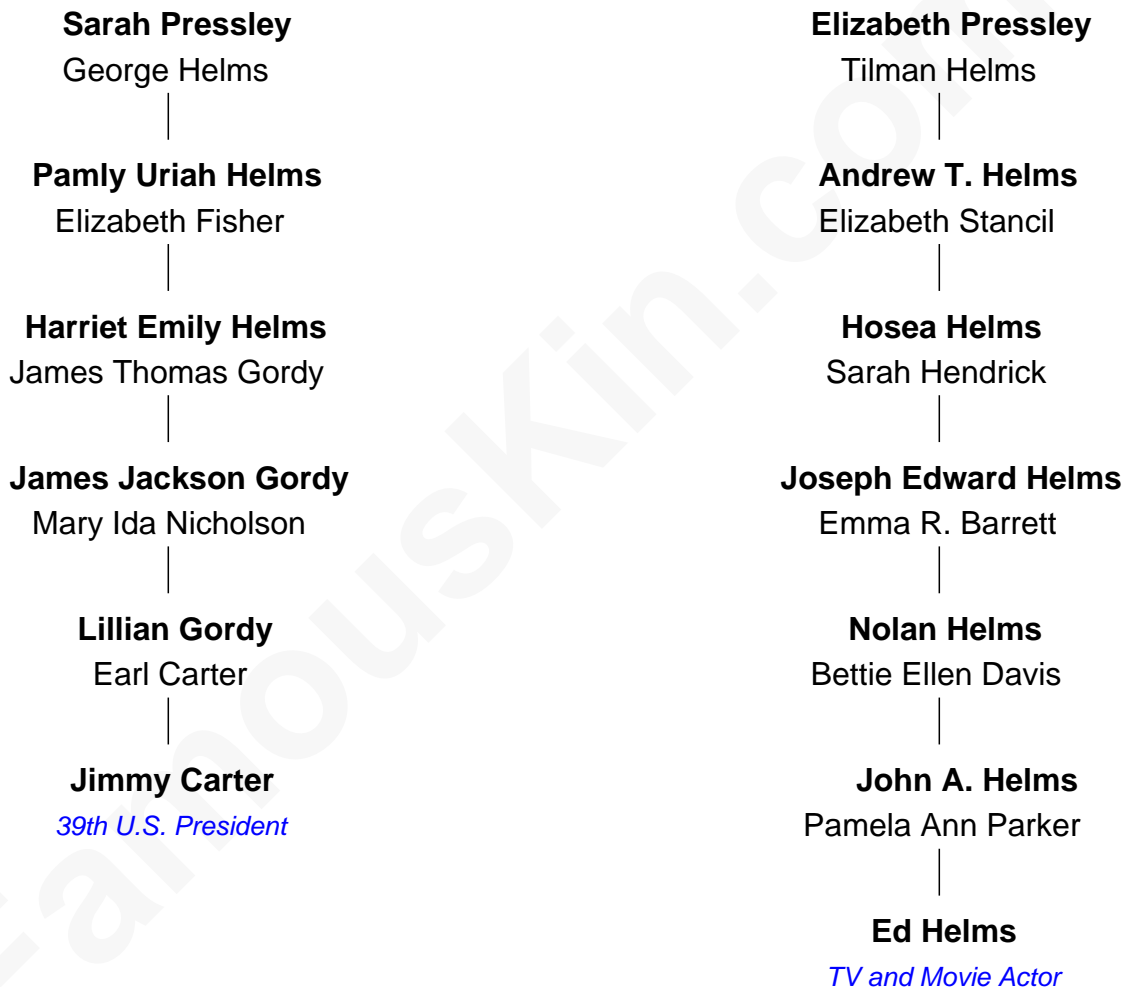

FamousKin.com Relationship Chart of

Jimmy Carter

39th U.S. President

5th cousin 1 time removed of

Ed Helms

TV and Movie Actor

Thomas Pressley

Sarah - - - - -

Ed Helms photo by [Shana Fagan](#) (CC BY 3.0)