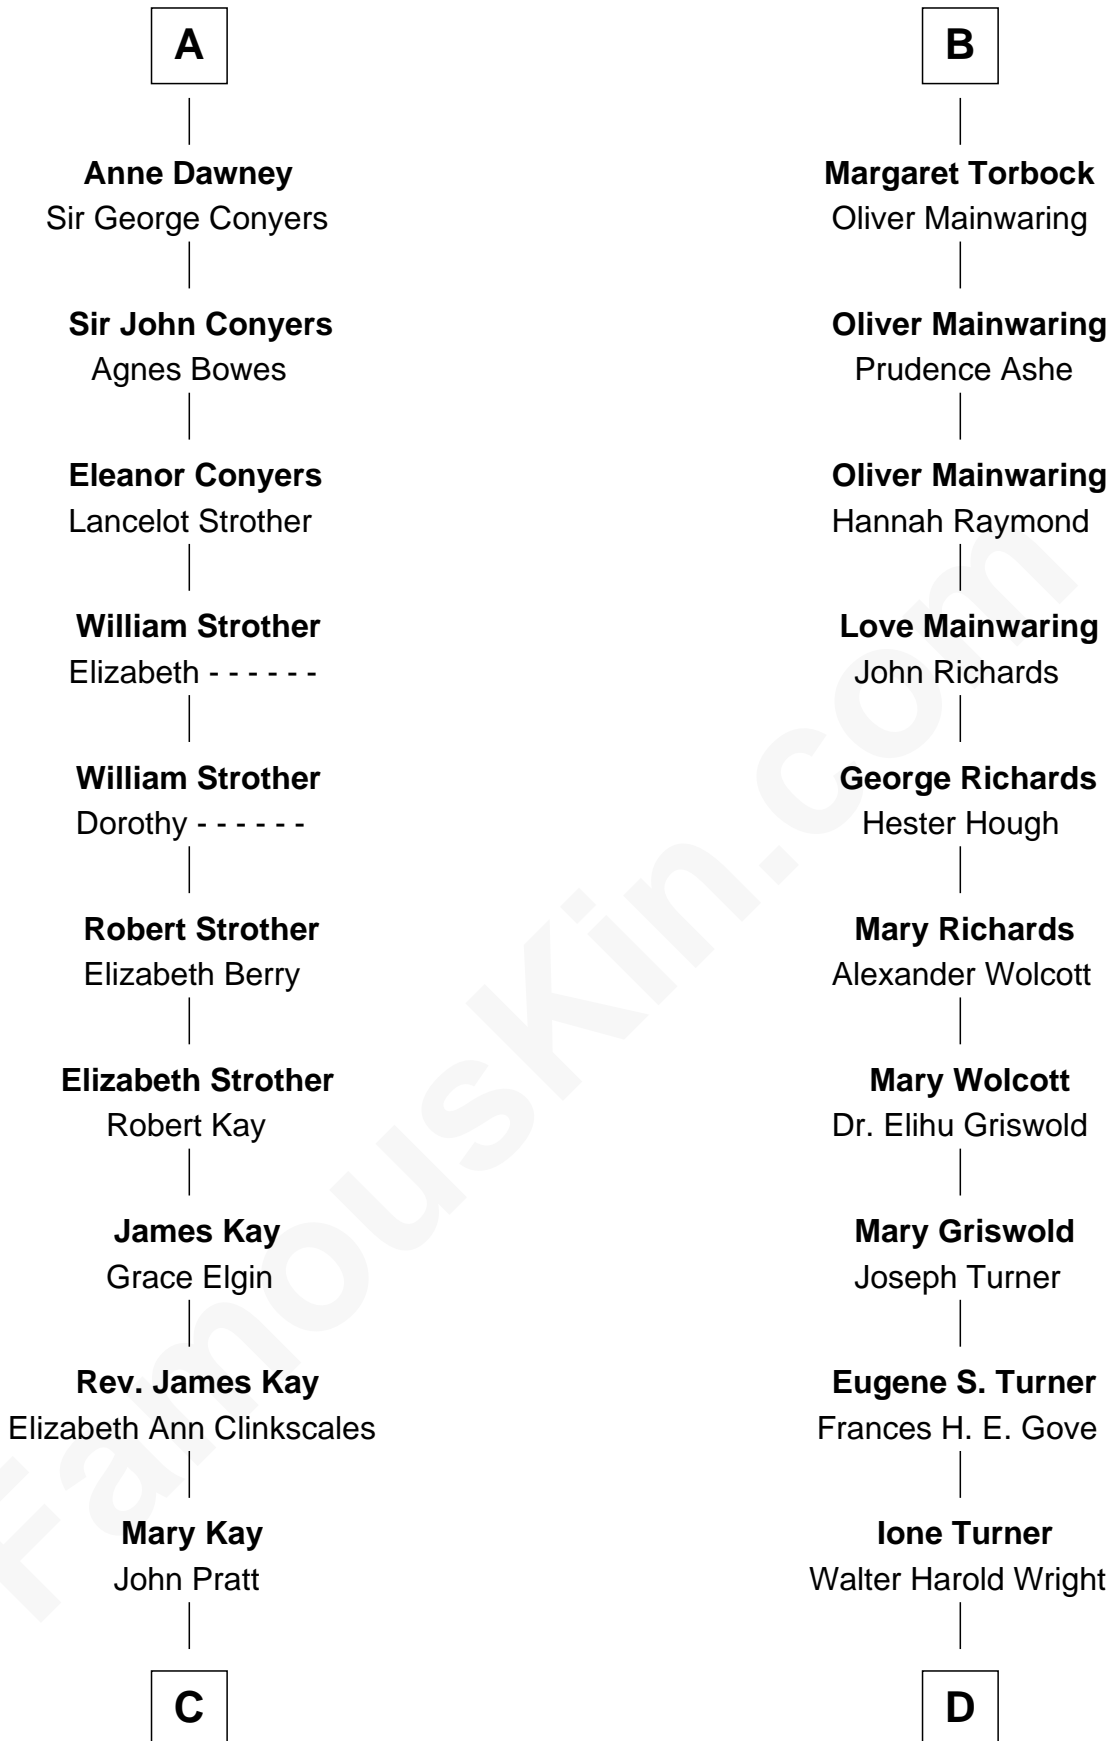

# FamousKin.com Relationship Chart of

**Jimmy Carter**  
39th U.S. President

20th cousin of

**Ed Helms**  
TV and Movie Actor

**Richard Fitzalan**  
Eleanor Plantagenet

**C**

**James E. Pratt**  
Sophronia C. Cowan

**Nina Pratt**  
William Archibald Carter

**Earl Carter**  
Lillian Gordy

**Jimmy Carter**  
*39th U.S. President*

**D**

**Inez Emeline Wright**  
George Pullen Jackson

**Frances Helen Jackson**  
Fitzgerald Sale Parker

**Pamela Ann Parker**  
John A. Helms

**Ed Helms**  
*TV and Movie Actor*