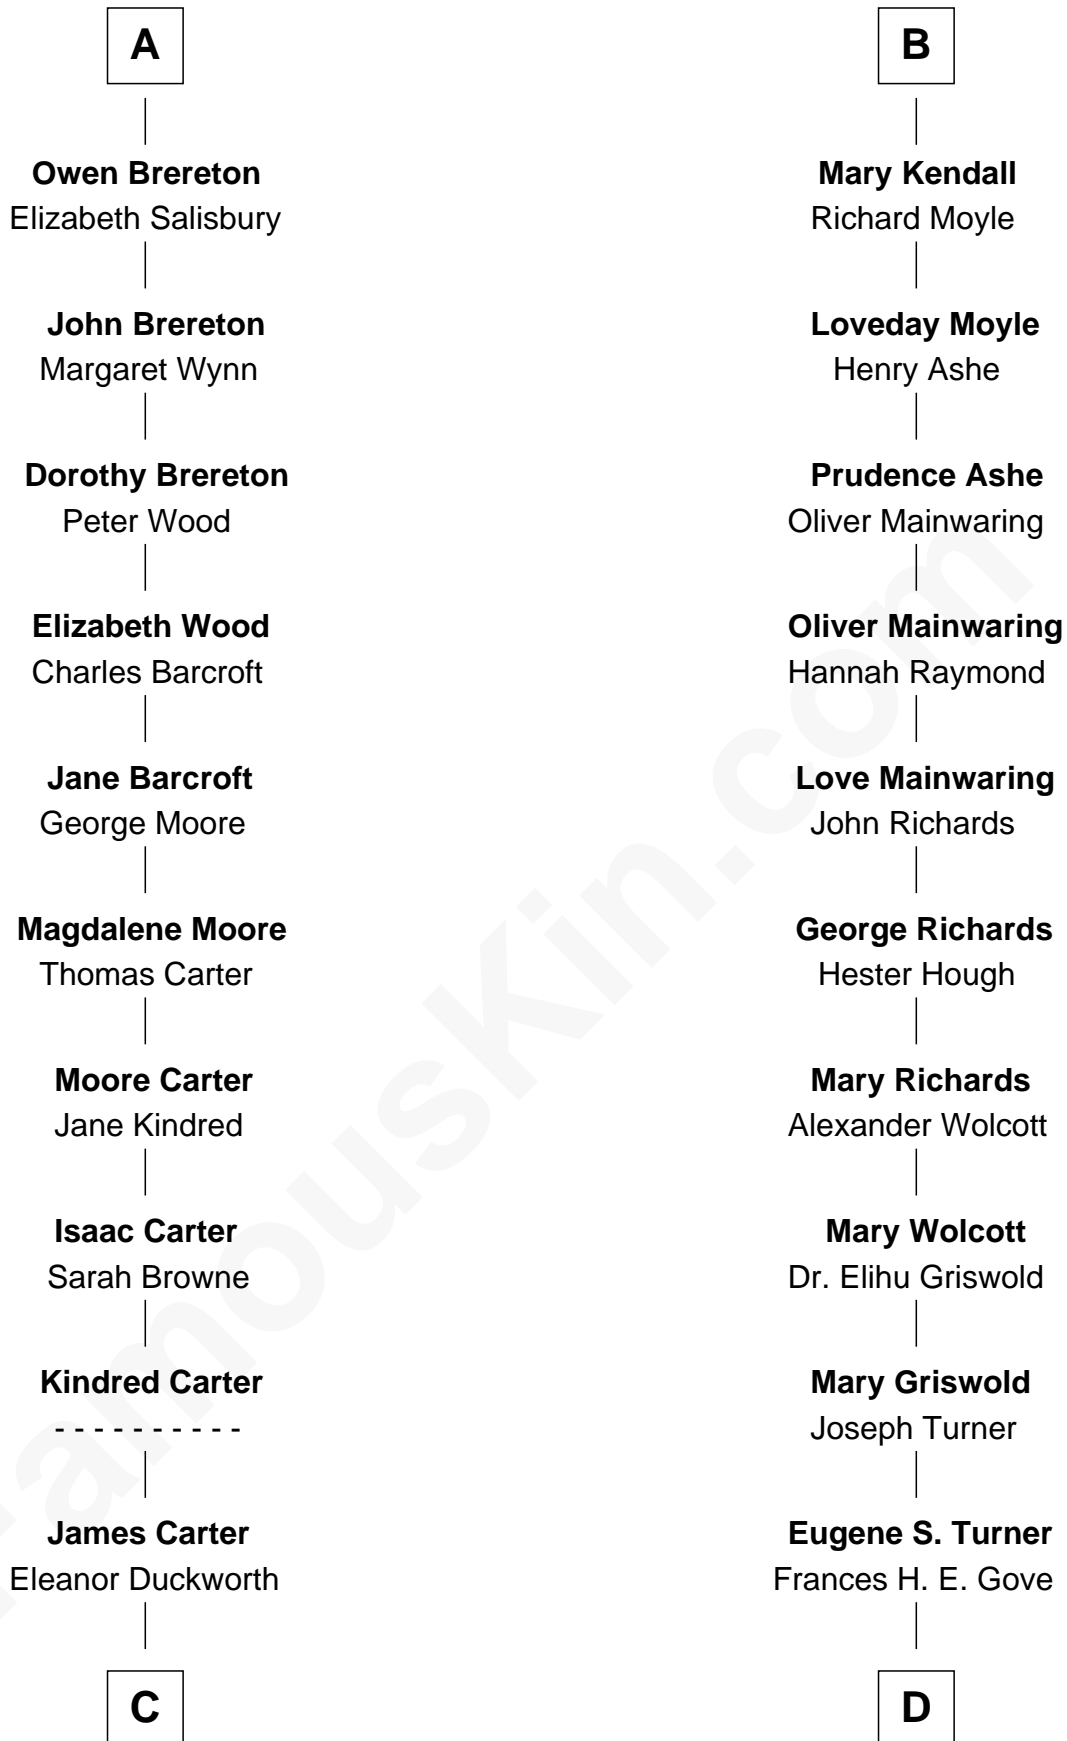

FamousKin.com Relationship Chart of

Jimmy Carter
39th U.S. President

21st cousin of

Ed Helms
TV and Movie Actor

Sir Robert de Holland
Maude la Zouche

Maude de Holland
Sir Thomas de Swinnerton

Sir Robert de Swinnerton
Elizabeth de Beke

Maud de Swinnerton
Sir William Ipstones

Alice Ipstones
Sir Randall Brereton

Sir William Brereton
Catherine Wylde

Edward Brereton
Elizabeth Roydon

John Brereton
Margaret Fychan

A

Thomas Holand
Joan Plantagenet

John de Holand
Elizabeth of Lancaster

John Holand

Robert Holand
Margaret -----

Jane Holand
John Kendall

Walter Kendall
Jane Rous

Lawrence Kendall
Katherine Munday

B

C

Wiley Carter

Ann Ansley

Littleberry Walker Carter

Mary Ann Diligent Seals

William Archibald Carter

Nina Pratt

Earl Carter

Lillian Gordy