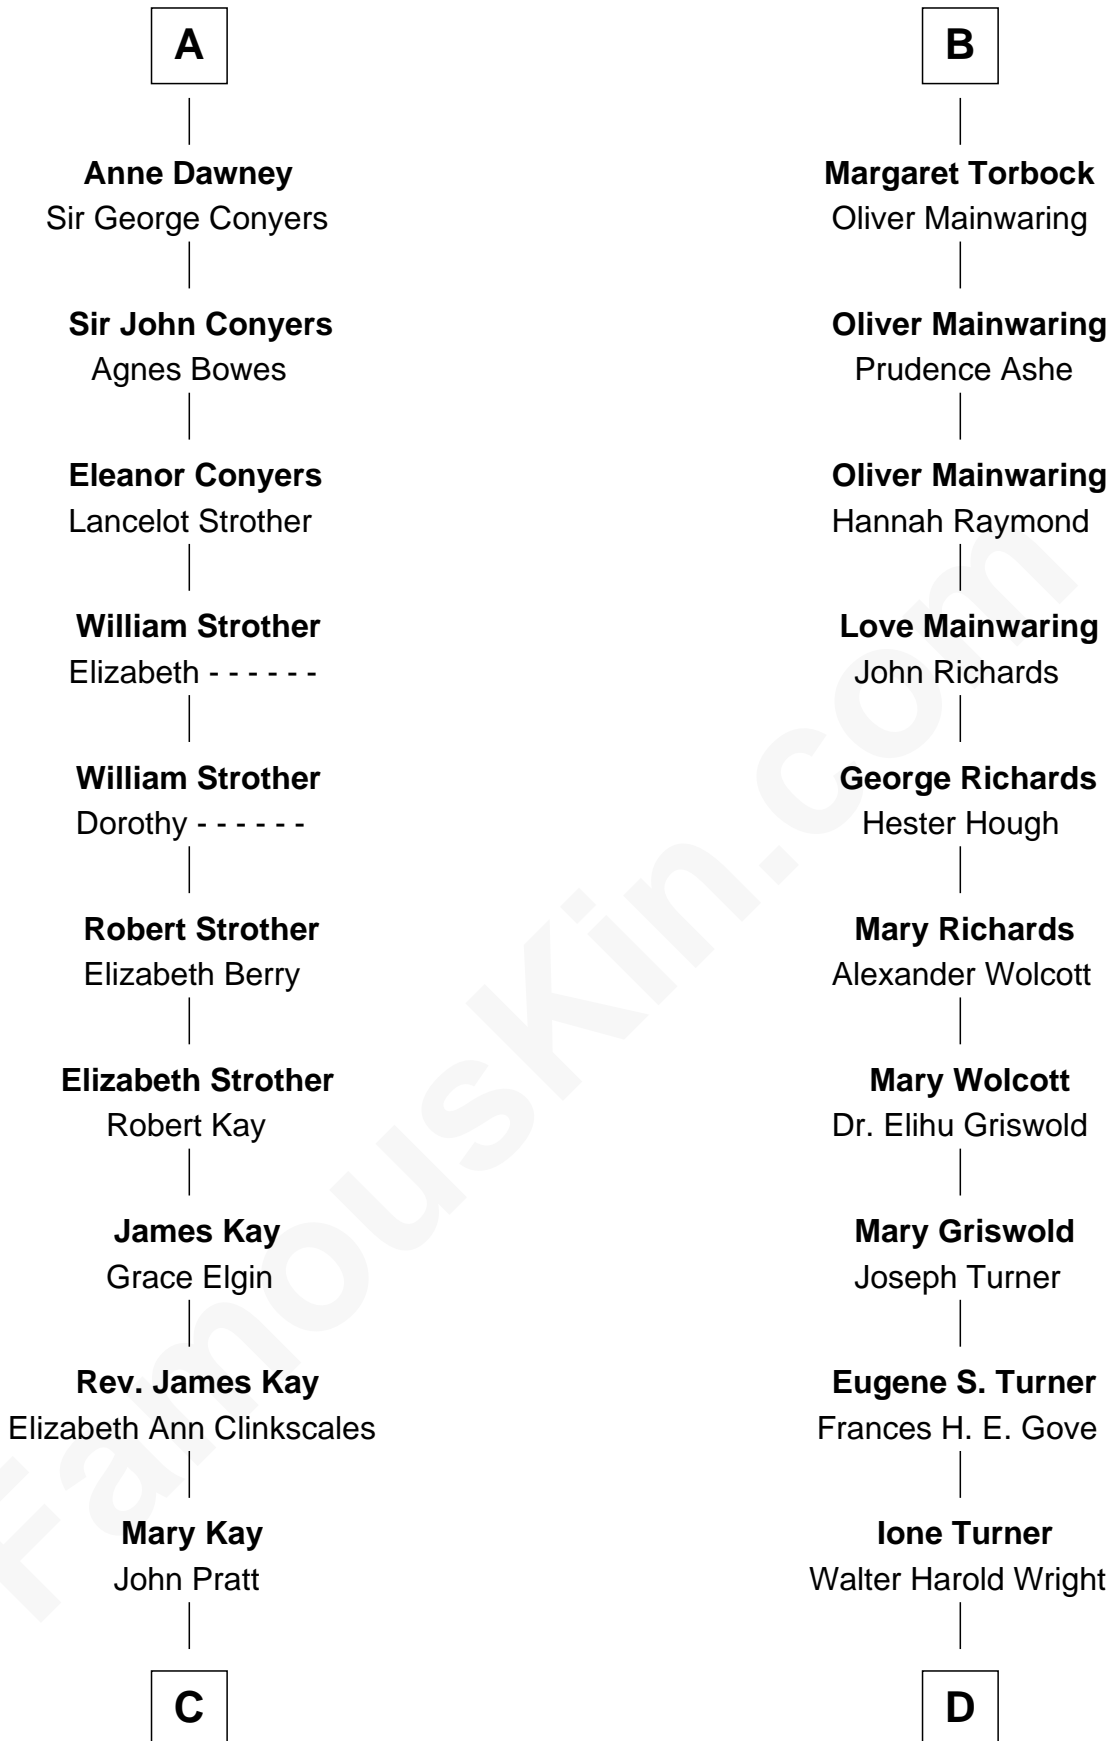

FamousKin.com Relationship Chart of

Jimmy Carter
39th U.S. President

20th cousin of

Ed Helms
TV and Movie Actor

Sir William de Bohun
Elizabeth de Badlesmere

C

James E. Pratt
Sophronia C. Cowan

Nina Pratt
William Archibald Carter

Earl Carter
Lillian Gordy

Jimmy Carter
39th U.S. President

D

Inez Emeline Wright
George Pullen Jackson

Frances Helen Jackson
Fitzgerald Sale Parker

Pamela Ann Parker
John A. Helms

Ed Helms
TV and Movie Actor