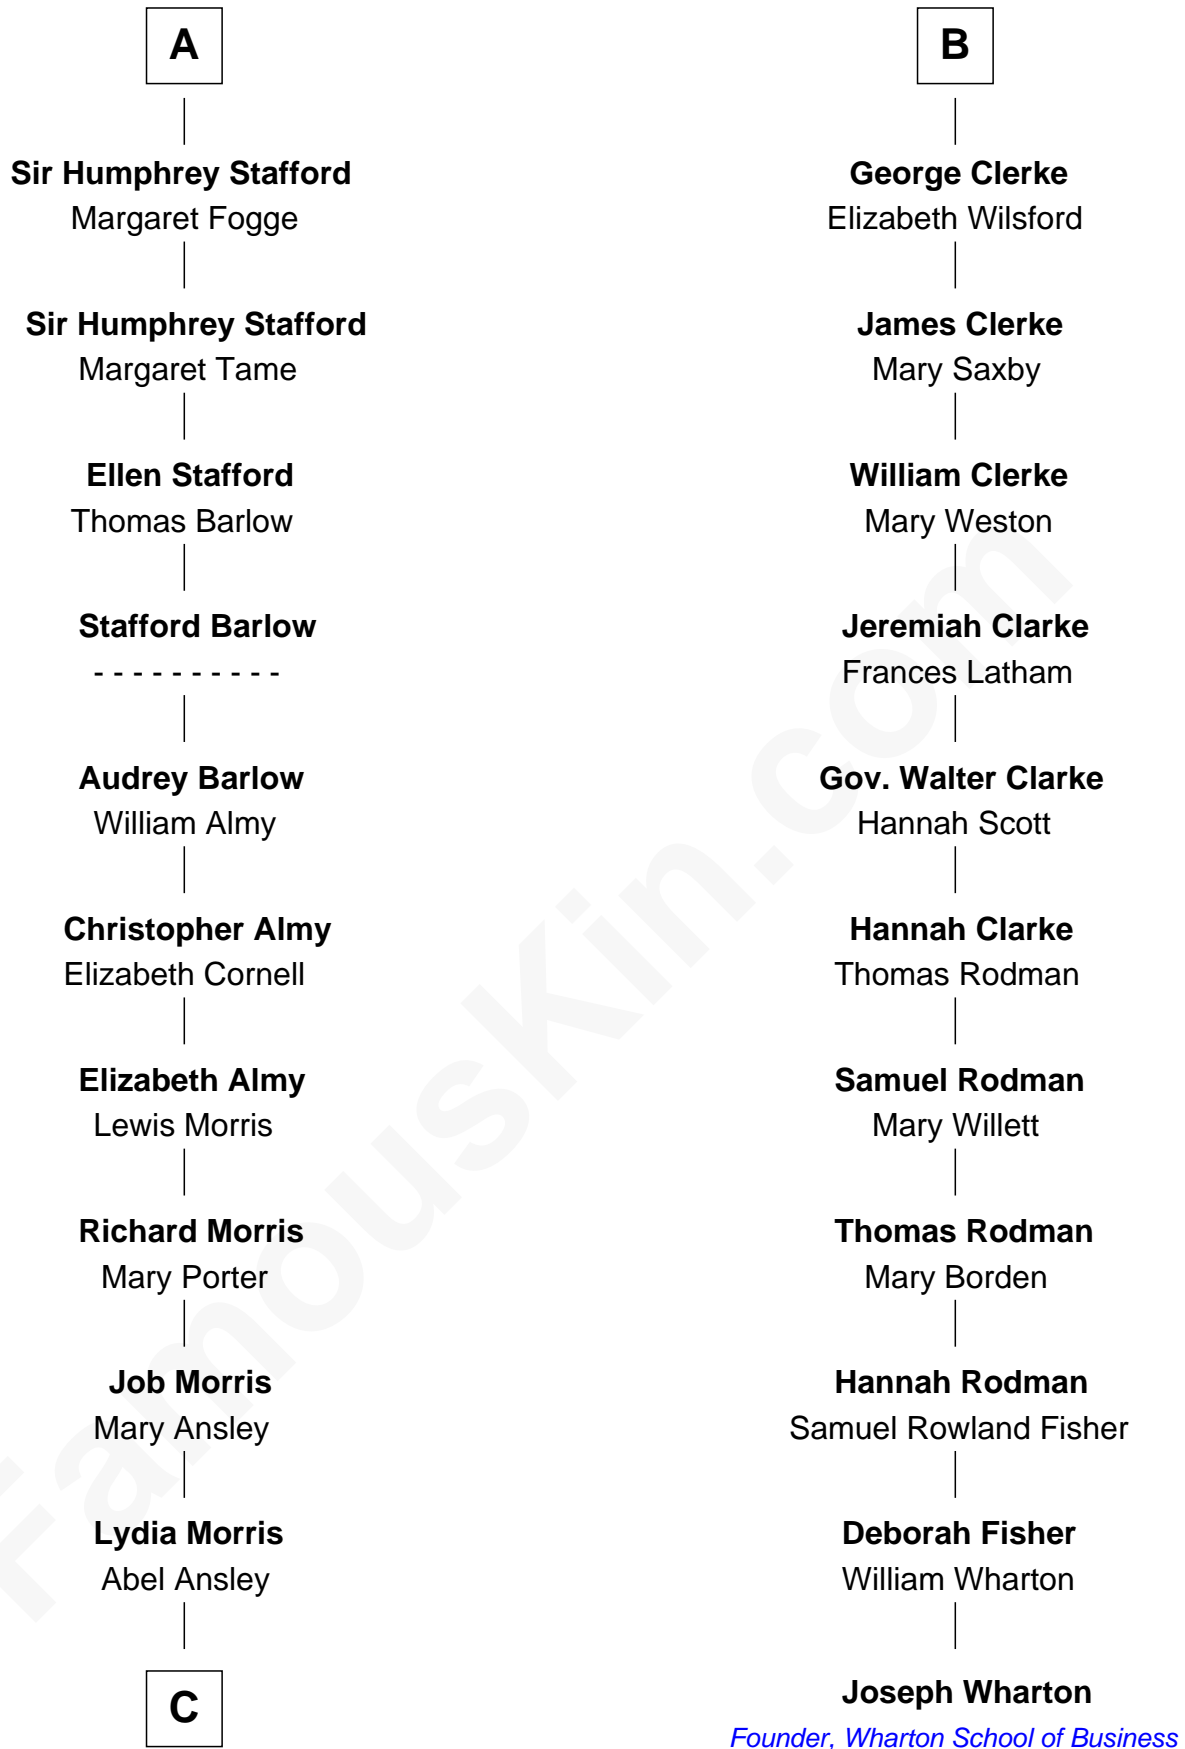

# FamousKin.com Relationship Chart of

**Jimmy Carter**

39th U.S. President

17th cousin 4 times removed of

**Joseph Wharton**

Founder of the Wharton School of Business

**John de Botetourte**

Maud FitzThomas

**Sir Humphrey Stafford**  
Eleanor Aylesbury

**Humphrey Stafford**  
Katherine Fray

**A**

**Thomas de Botetourte**  
Joan de Somery

**John de Botetourte**  
Joyce la Zouche de Mortimer

**Joyce de Botetourte**  
Sir Baldwin Freville

**Sir Baldwin Freville**  
Maude le Scrope

**Elizabeth Freville**  
Sir Thomas Ferrers

**Sir Henry Ferrers**  
Margaret Heckstall

**Elizabeth Ferrers**  
James Clerke

**B**

**C**

—  
**Ann Ansley**  
Wiley Carter

—  
**Littleberry Walker Carter**  
Mary Ann Diligent Seals

—  
**William Archibald Carter**  
Nina Pratt

—  
**Earl Carter**  
Lillian Gordy

—  
**Jimmy Carter**  
*39th U.S. President*

FamousKin.com