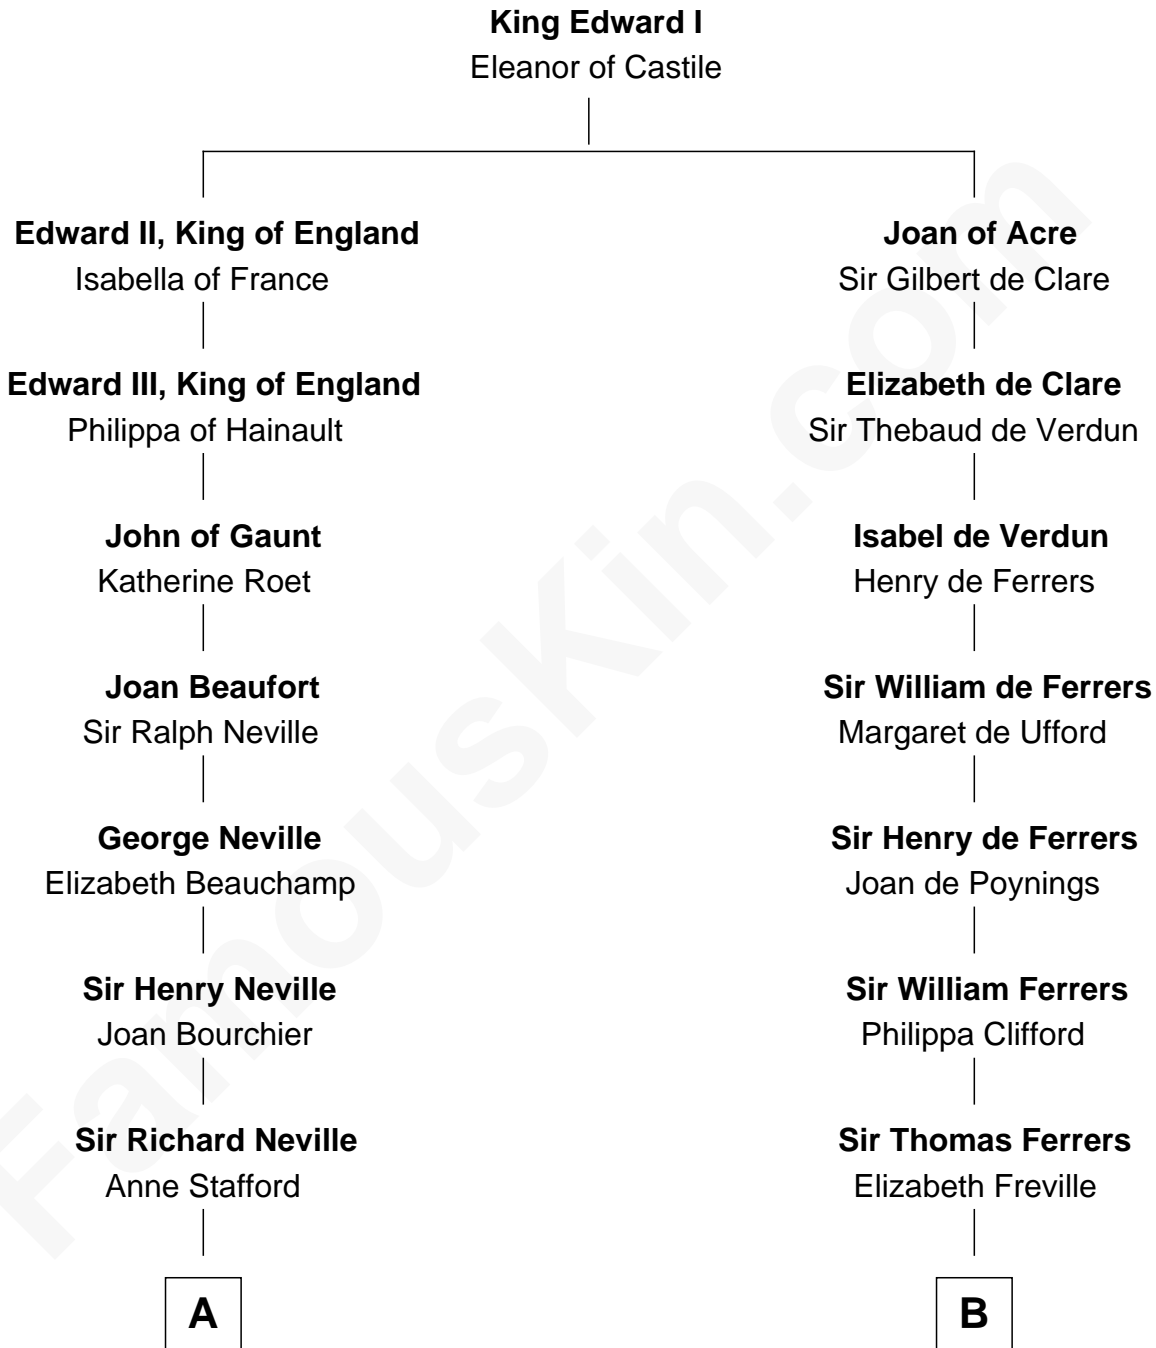

FamousKin.com Relationship Chart of

Jimmy Carter

39th U.S. President

19th cousin 2 times removed of

Joseph Wharton

Founder of the Wharton School of Business

C

Mary Kay
John Pratt

James E. Pratt
Sophronia C. Cowan

Nina Pratt
William Archibald Carter

Earl Carter
Lillian Gordy

Jimmy Carter
39th U.S. President

D

Hannah Rodman
Samuel Rowland Fisher

Deborah Fisher
William Wharton

Joseph Wharton
Founder, Wharton School of Business