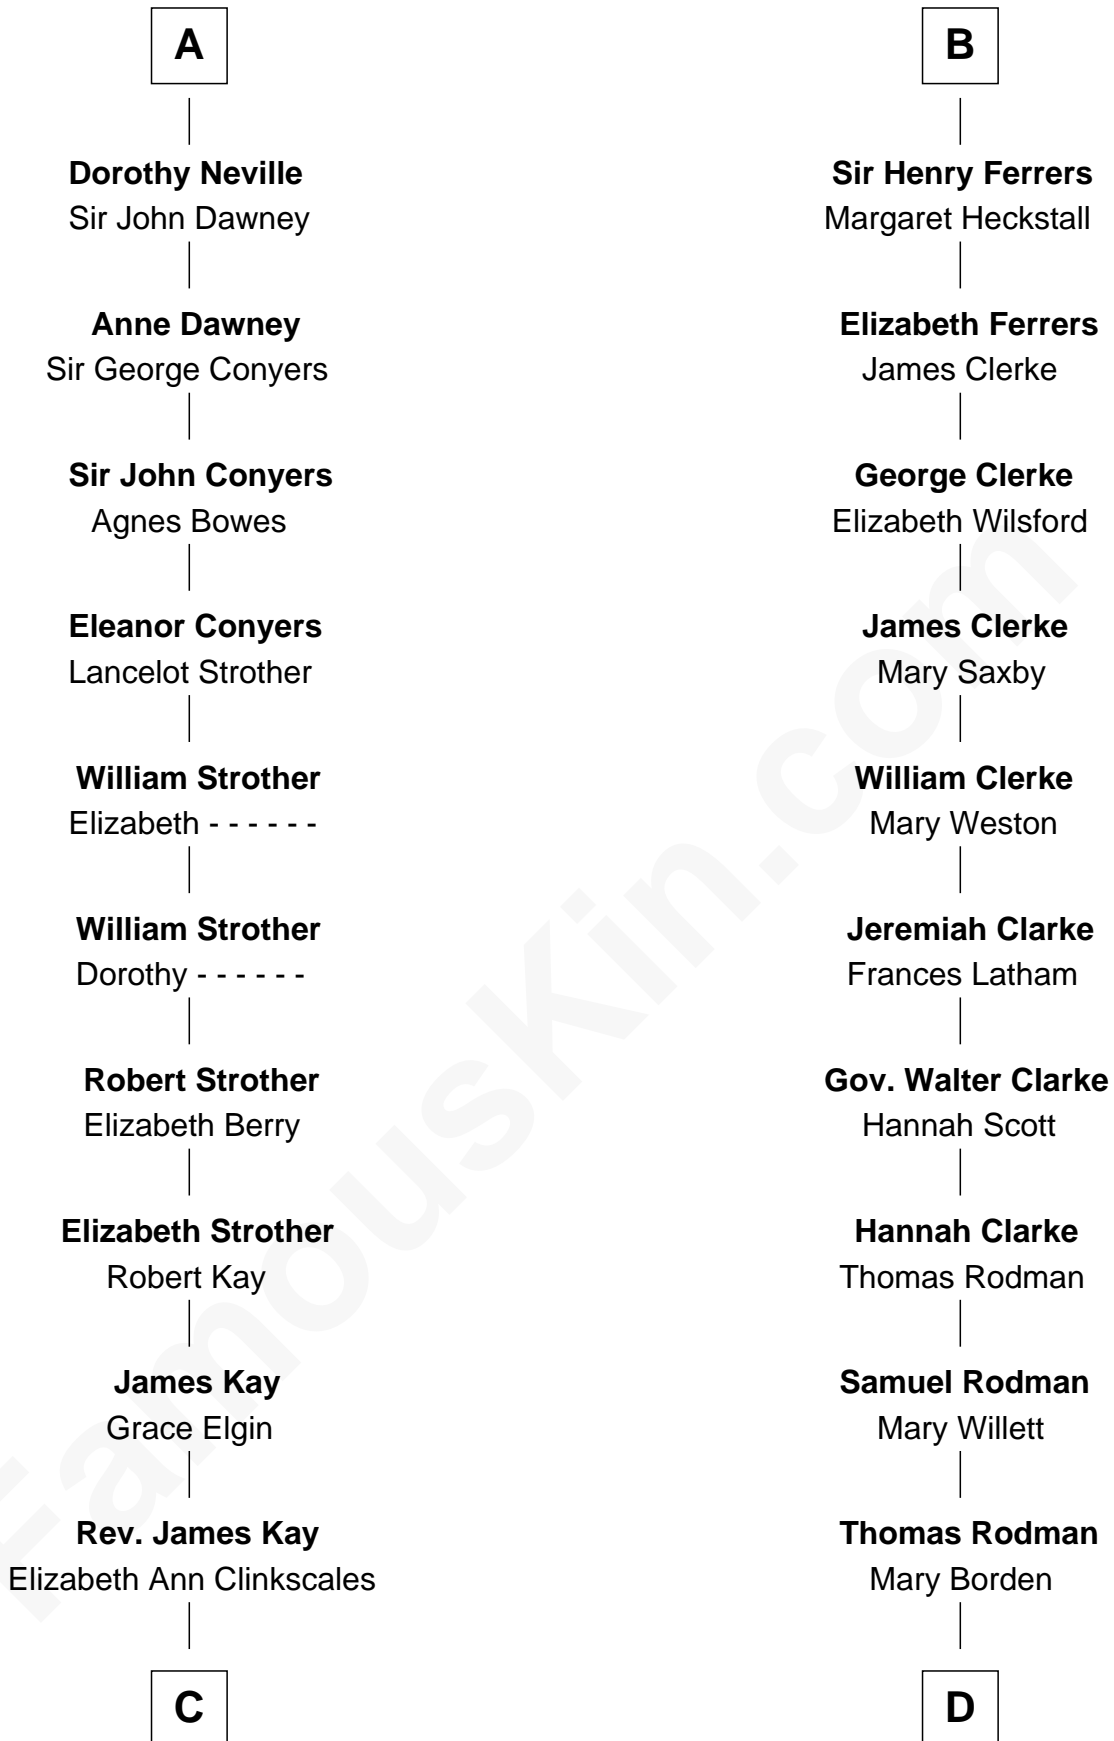

FamousKin.com Relationship Chart of

Jimmy Carter

39th U.S. President

19th cousin 2 times removed of

Joseph Wharton

Founder of the Wharton School of Business

C

Mary Kay
John Pratt

James E. Pratt
Sophronia C. Cowan

Nina Pratt
William Archibald Carter

Earl Carter
Lillian Gordy

Jimmy Carter
39th U.S. President

D

Hannah Rodman
Samuel Rowland Fisher

Deborah Fisher
William Wharton

Joseph Wharton
Founder, Wharton School of Business