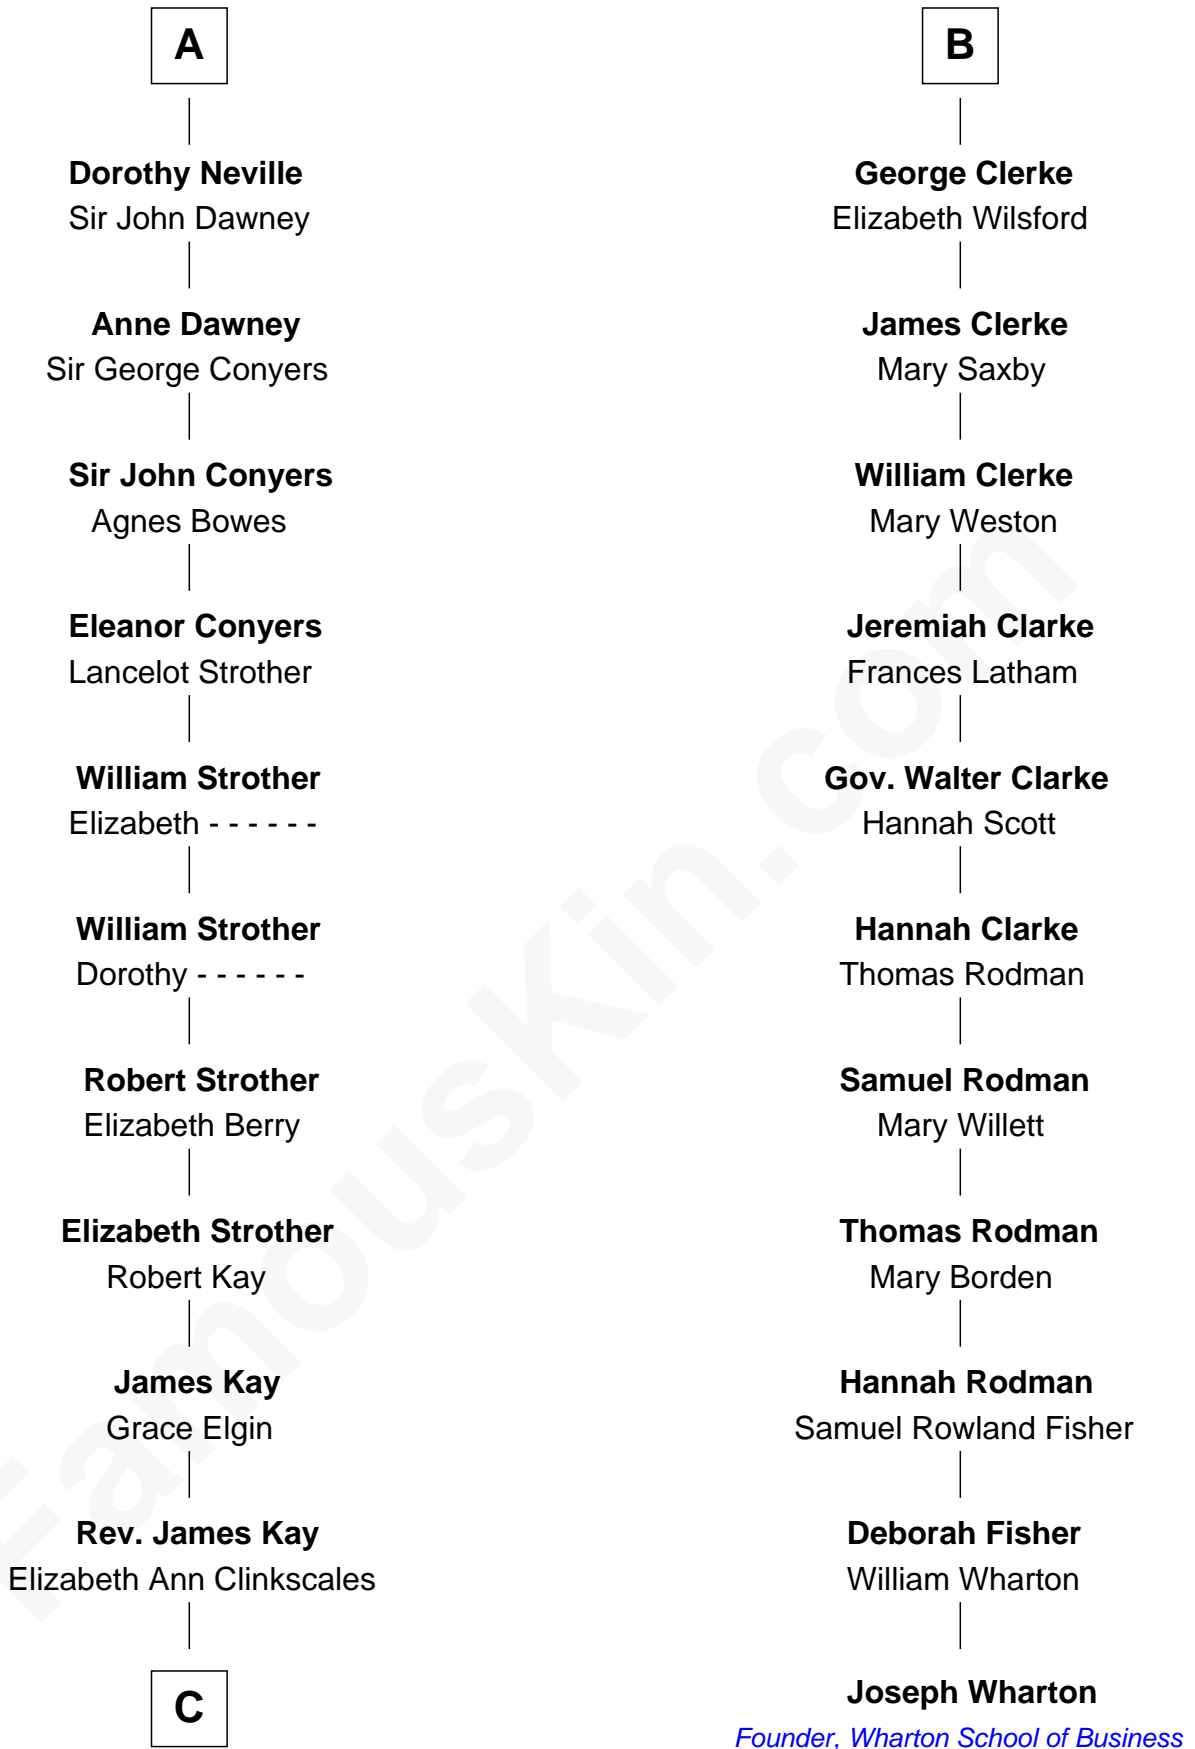

# FamousKin.com Relationship Chart of

**Jimmy Carter**  
39th U.S. President

17th cousin 4 times removed of

**Joseph Wharton**

Founder of the Wharton School of Business

**C**

—  
**Mary Kay**  
John Pratt

—  
**James E. Pratt**  
Sophronia C. Cowan

—  
**Nina Pratt**  
William Archibald Carter

—  
**Earl Carter**  
Lillian Gordy

—  
**Jimmy Carter**  
*39th U.S. President*

FamousKin.com