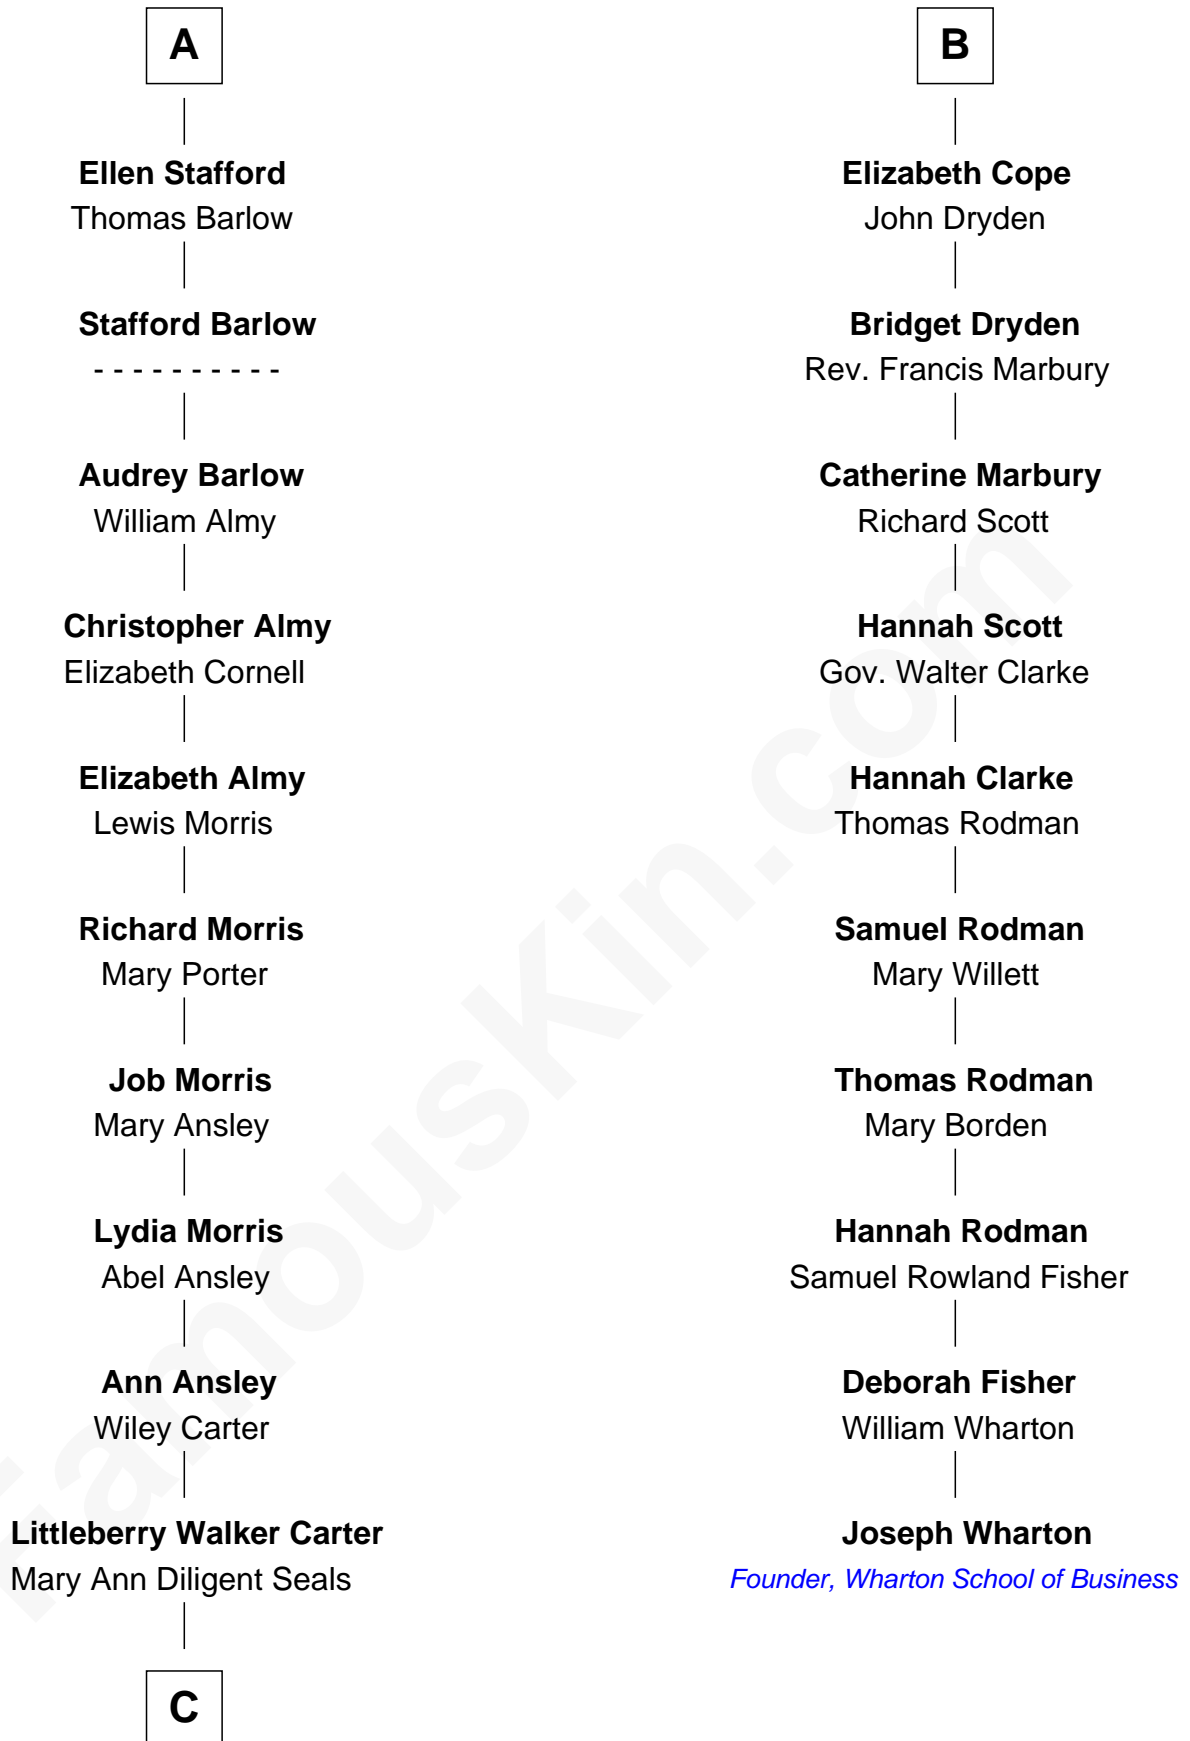

FamousKin.com Relationship Chart of

Jimmy Carter
39th U.S. President

16th cousin 3 times removed of

Joseph Wharton

Founder of the Wharton School of Business

C

William Archibald Carter

Nina Pratt

Earl Carter

Lillian Gordy

Jimmy Carter

39th U.S. President

FamousKin.com