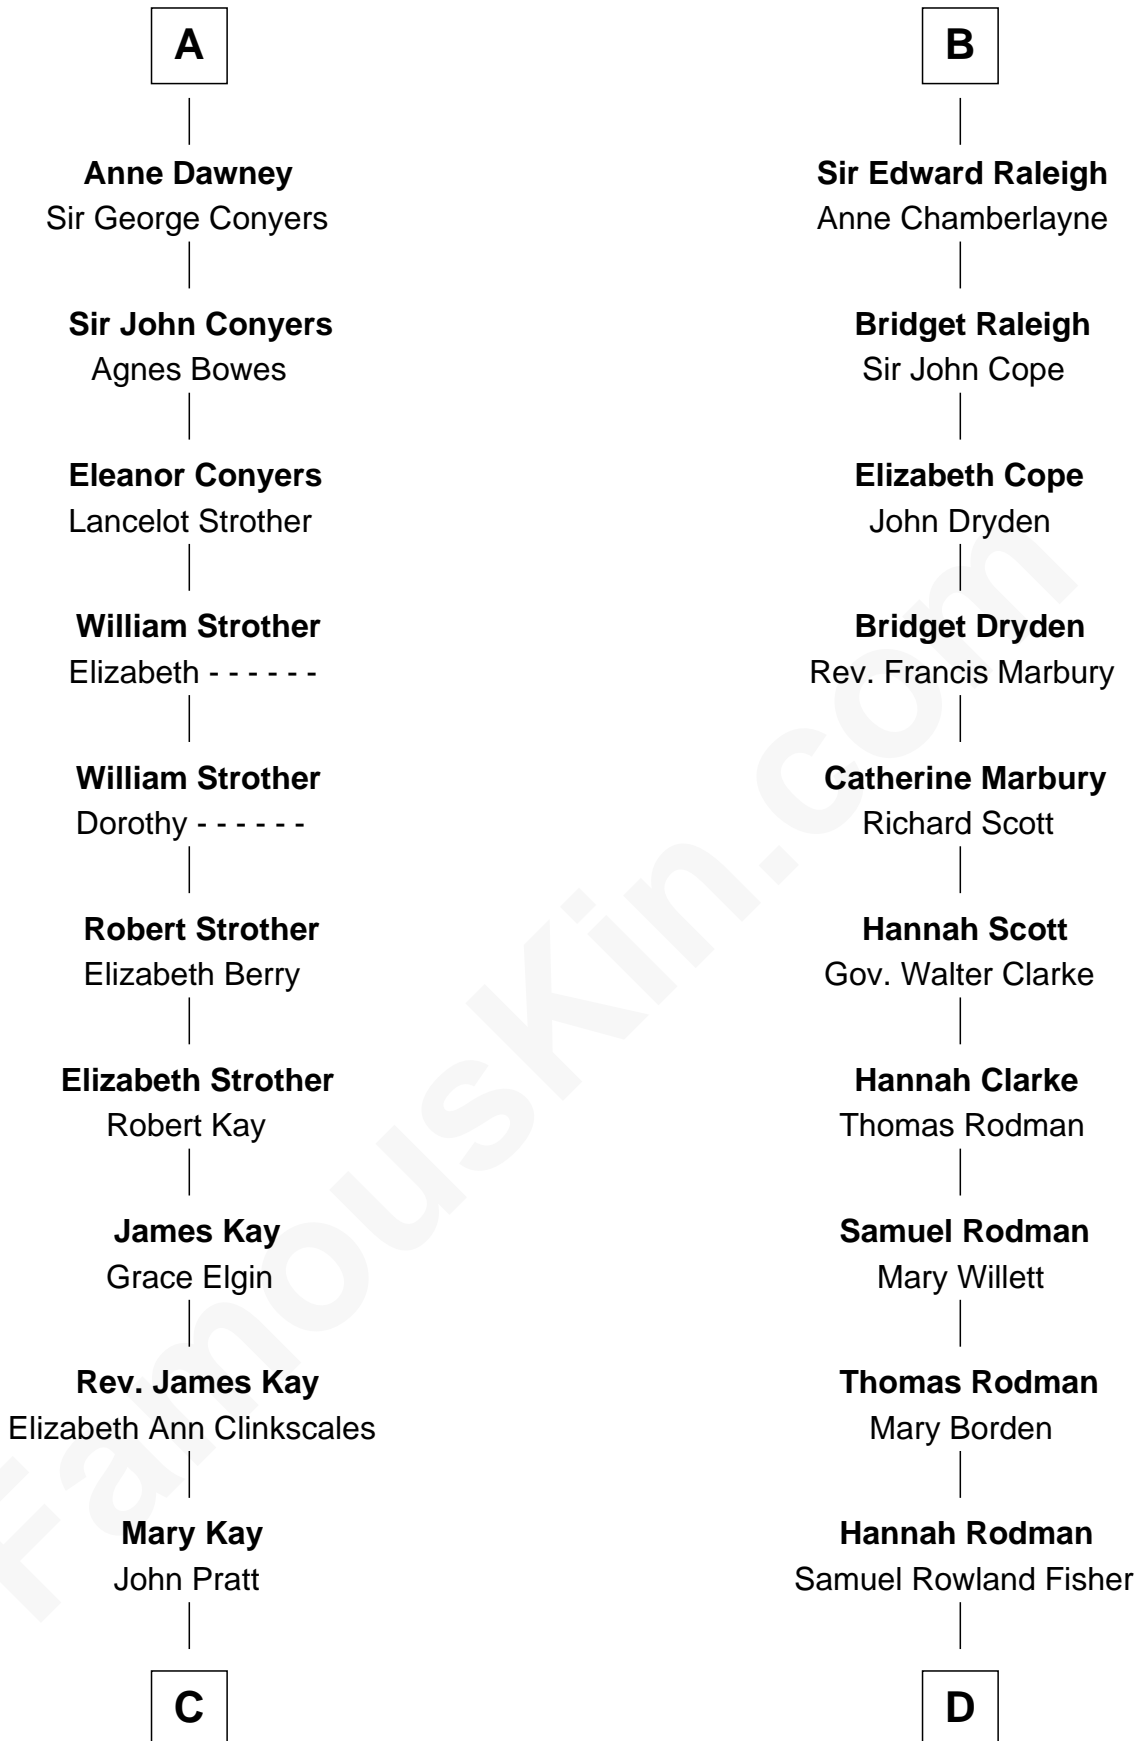

FamousKin.com Relationship Chart of

Jimmy Carter

39th U.S. President

18th cousin 2 times removed of

Joseph Wharton

Founder of the Wharton School of Business

Sir Hugh I de Audley

Iseult de Mortimer

A

Hugh de Audley
Margaret de Clare

Margaret de Audley
Ralph de Stafford

Elizabeth de Stafford
John de Ferrers

Robert de Ferrers
Margaret Despencer

Phillippa Ferrers
Sir Thomas Greene

Elizabeth Greene
William Raleigh

Sir Edward Raleigh
Margaret Verney

B

C

James E. Pratt
Sophronia C. Cowan

Nina Pratt
William Archibald Carter

Earl Carter
Lillian Gordy

Jimmy Carter
39th U.S. President

D