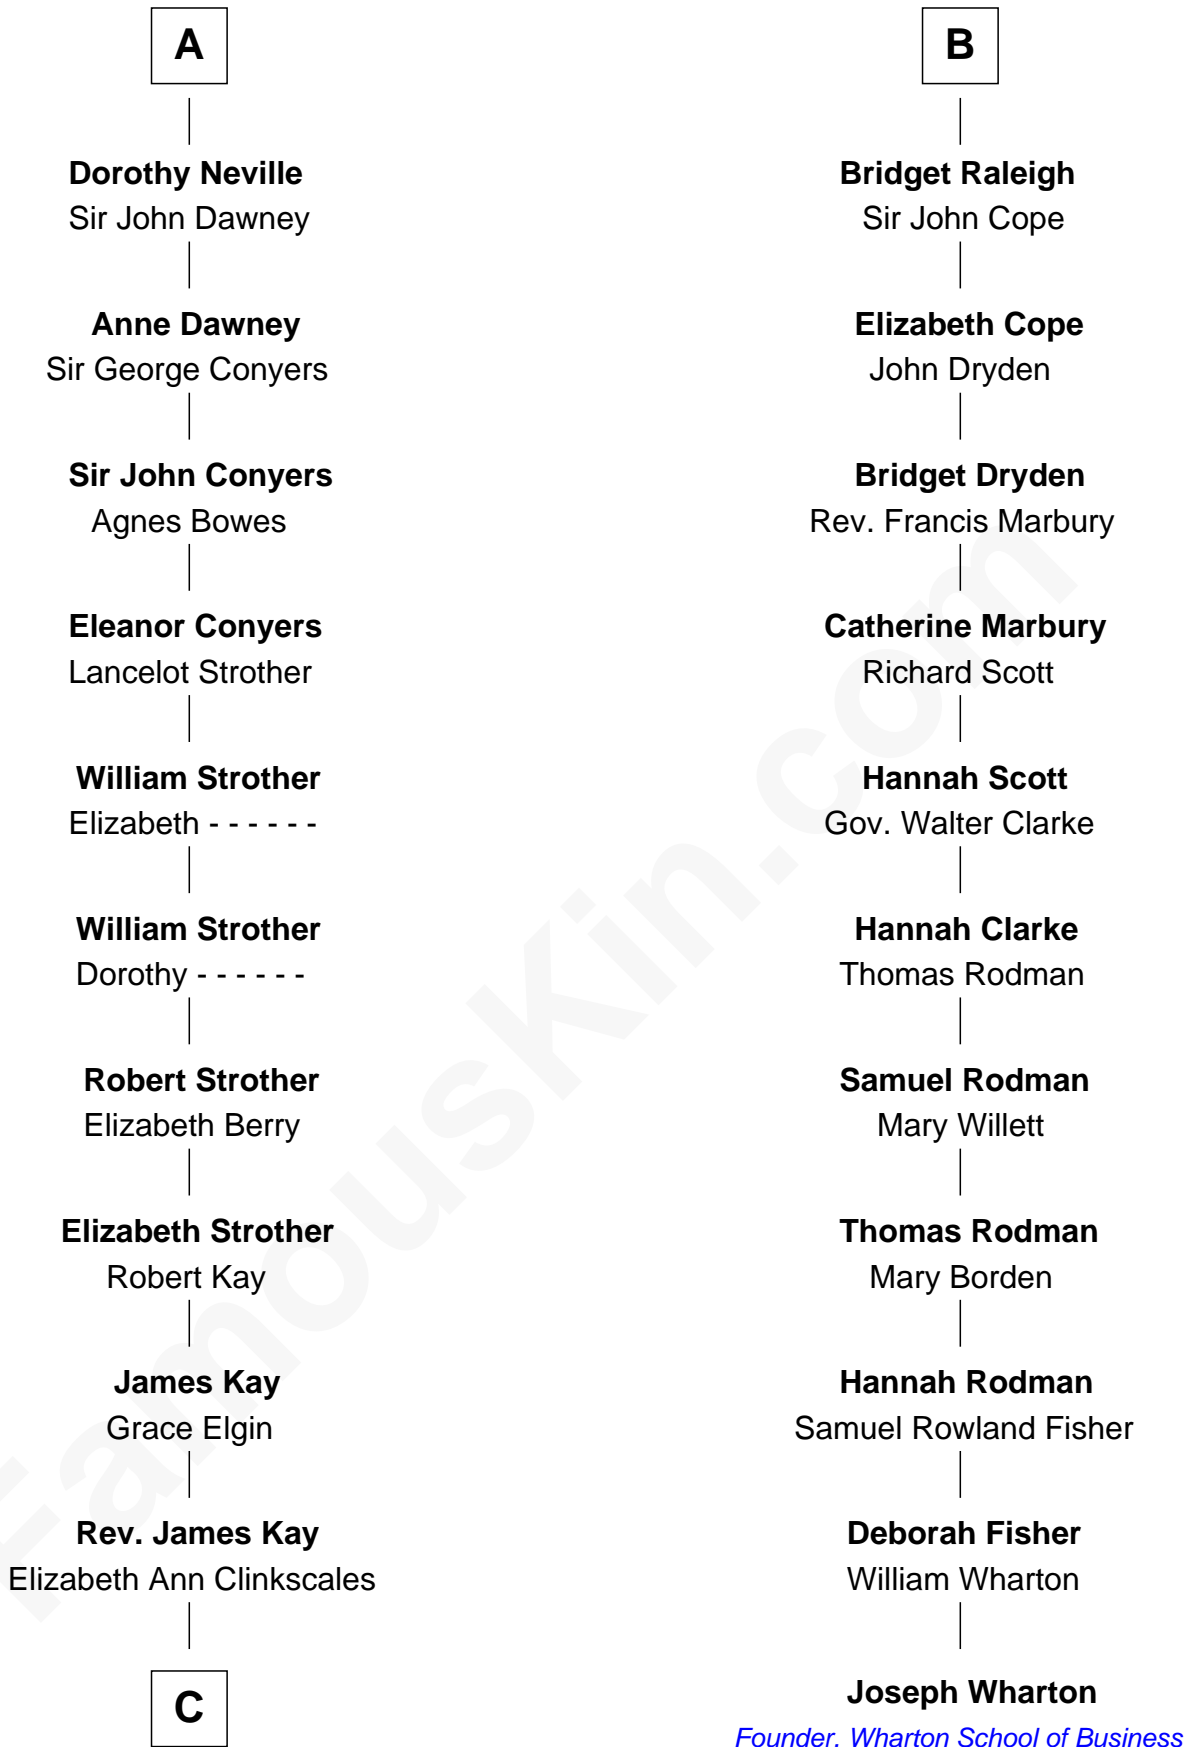

FamousKin.com Relationship Chart of

Jimmy Carter

39th U.S. President

17th cousin 4 times removed of

Joseph Wharton

Founder of the Wharton School of Business

Edmund Fitzalan

Alice de Warenne

C

—
Mary Kay
John Pratt

—
James E. Pratt
Sophronia C. Cowan

—
Nina Pratt
William Archibald Carter

—
Earl Carter
Lillian Gordy

—
Jimmy Carter
39th U.S. President

FamousKin.com