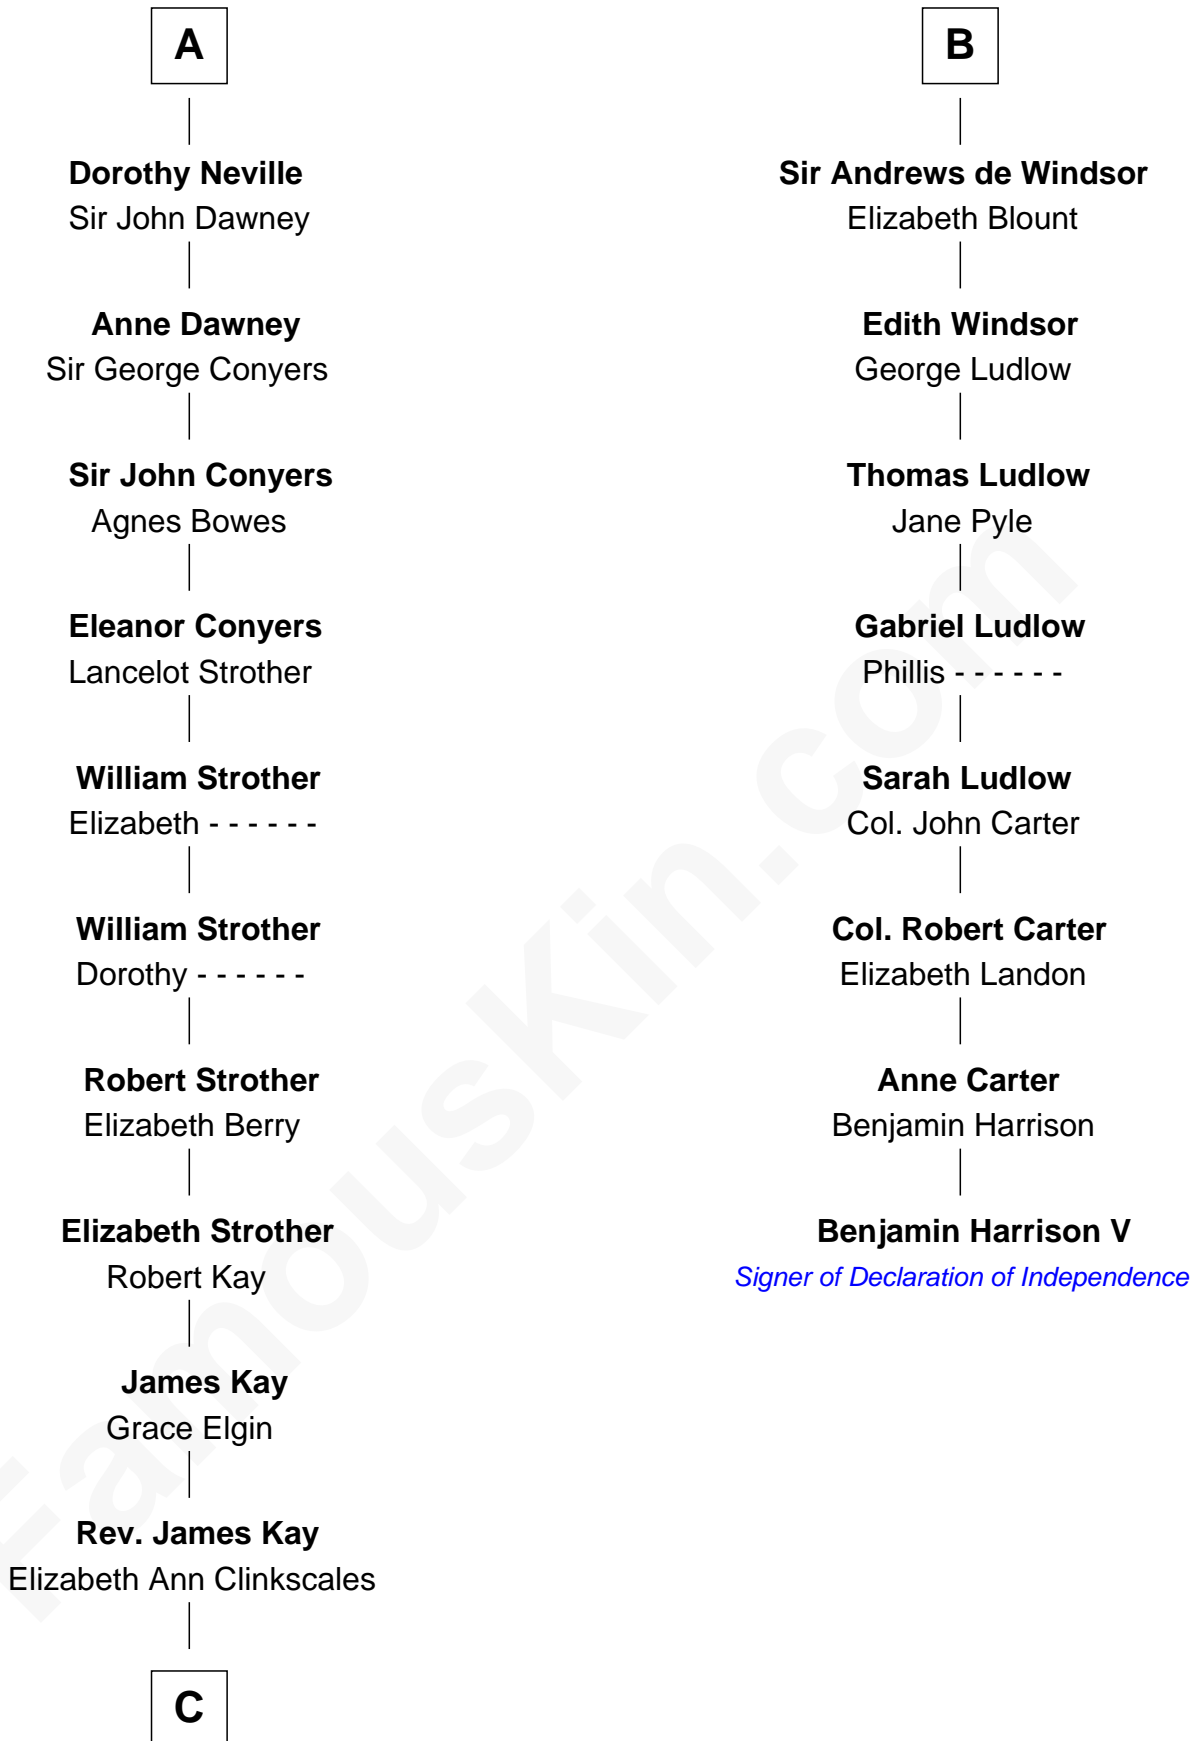

FamousKin.com Relationship Chart of

Jimmy Carter

39th U.S. President

14th cousin 7 times removed of

Benjamin Harrison V

Signer of the Declaration of Independence

C

—
Mary Kay
John Pratt

—
James E. Pratt
Sophronia C. Cowan

—
Nina Pratt
William Archibald Carter

—
Earl Carter
Lillian Gordy

—
Jimmy Carter
39th U.S. President

FamousKin.com