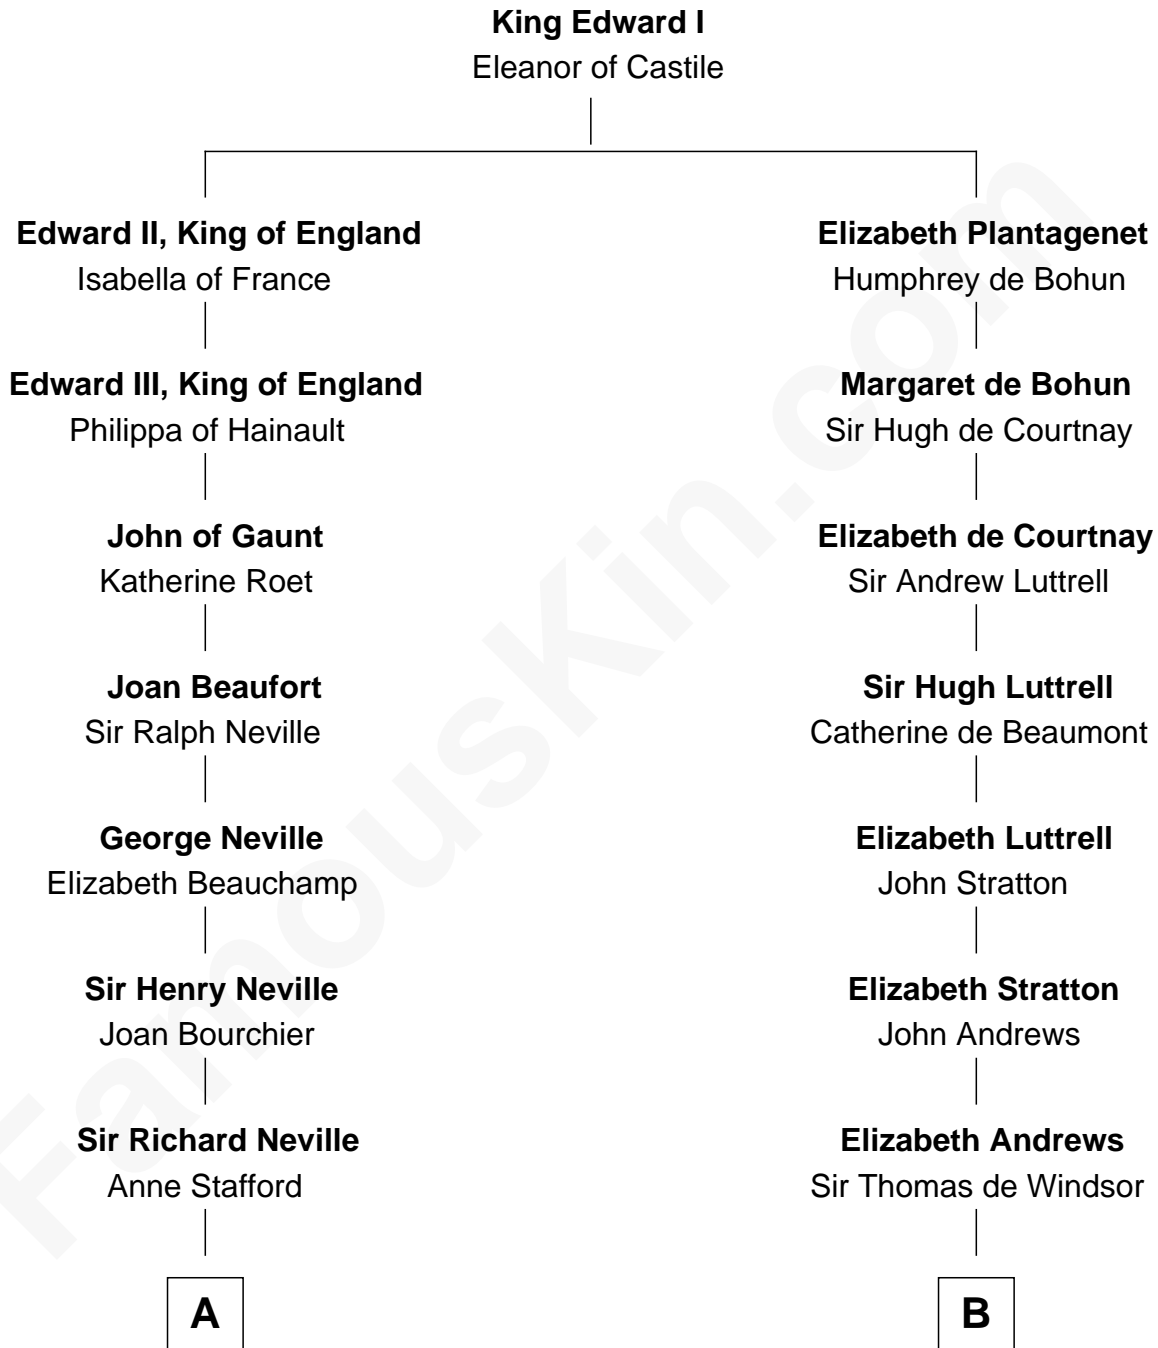

FamousKin.com Relationship Chart of

Jimmy Carter

39th U.S. President

14th cousin 7 times removed of

Benjamin Harrison V

Signer of the Declaration of Independence

C

—
Mary Kay
John Pratt

—
James E. Pratt
Sophronia C. Cowan

—
Nina Pratt
William Archibald Carter

—
Earl Carter
Lillian Gordy

—
Jimmy Carter
39th U.S. President

FamousKin.com