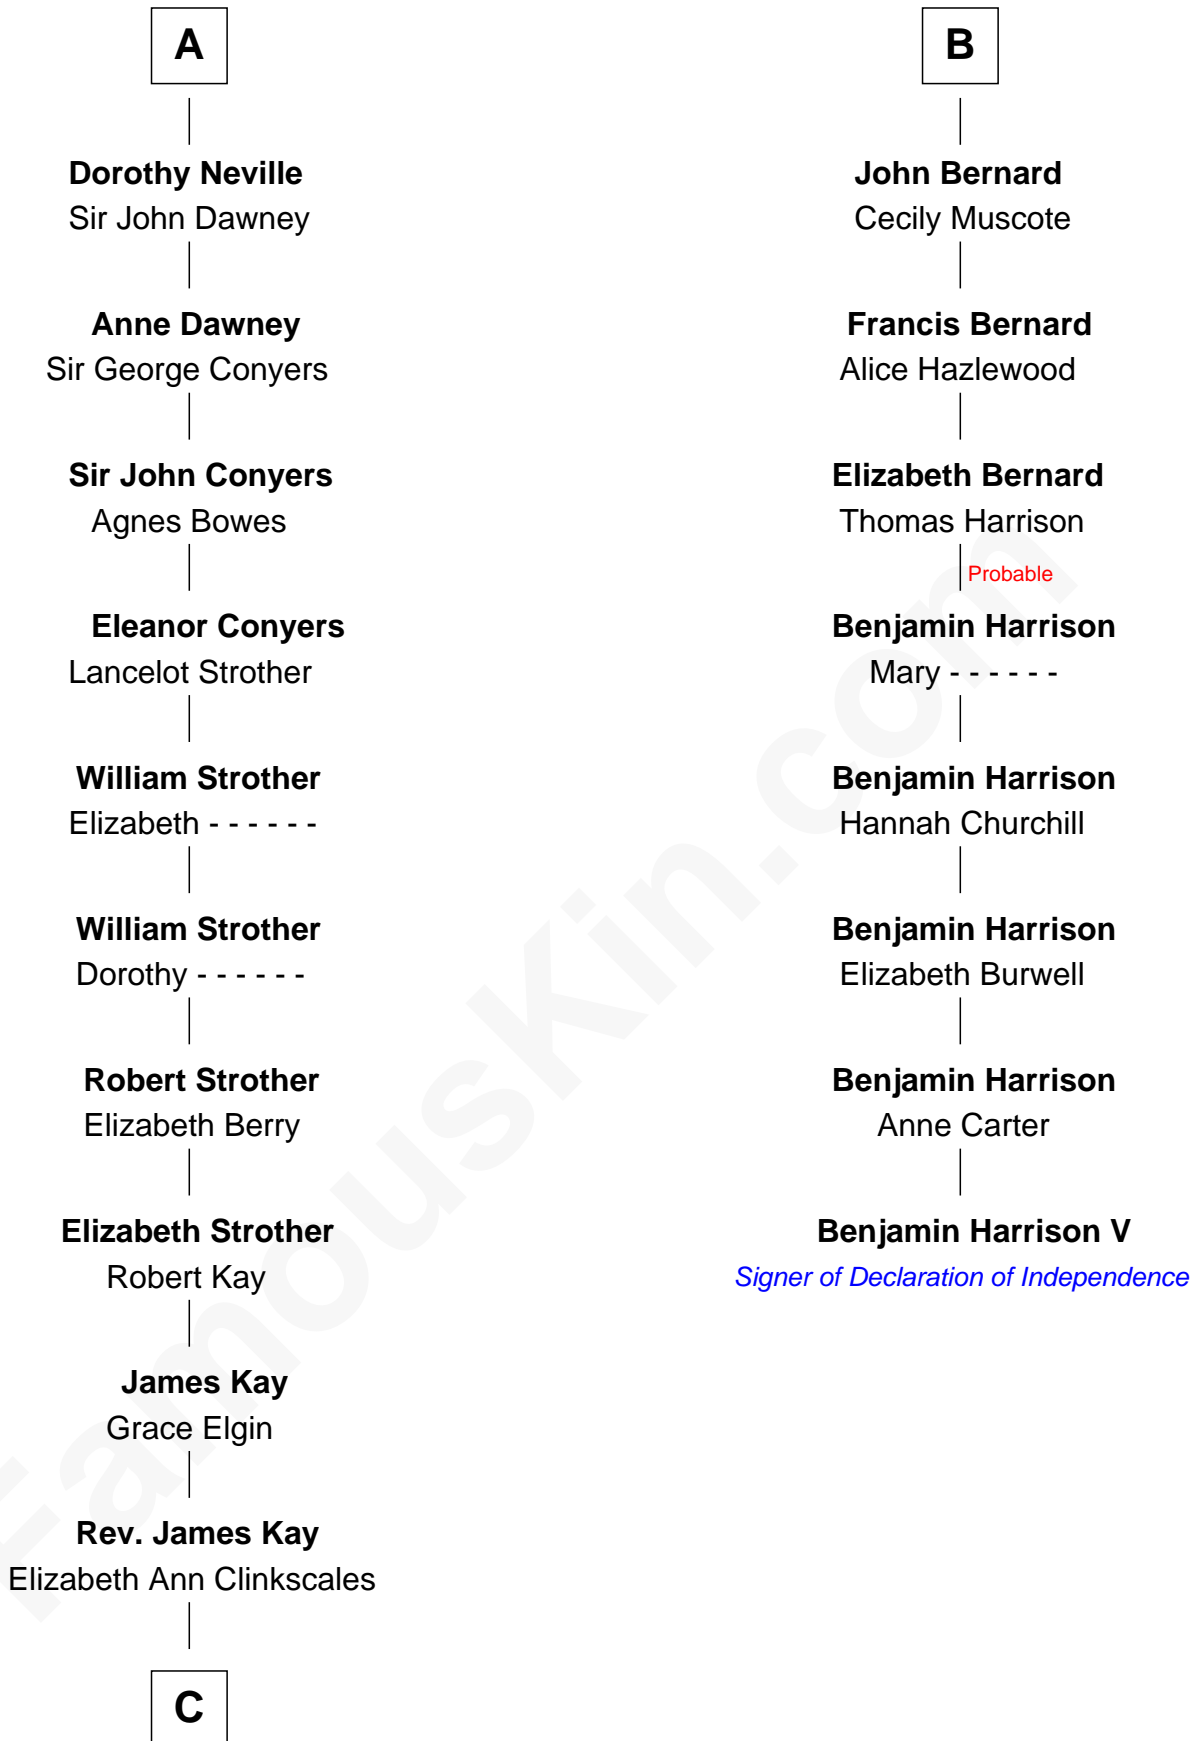

# FamousKin.com Relationship Chart of

**Jimmy Carter**

39th U.S. President

14th cousin 7 times removed of

**Benjamin Harrison V**

Signer of the Declaration of Independence

**C**

—  
**Mary Kay**  
John Pratt

—  
**James E. Pratt**  
Sophronia C. Cowan

—  
**Nina Pratt**  
William Archibald Carter

—  
**Earl Carter**  
Lillian Gordy

—  
**Jimmy Carter**  
*39th U.S. President*

FamousKin.com