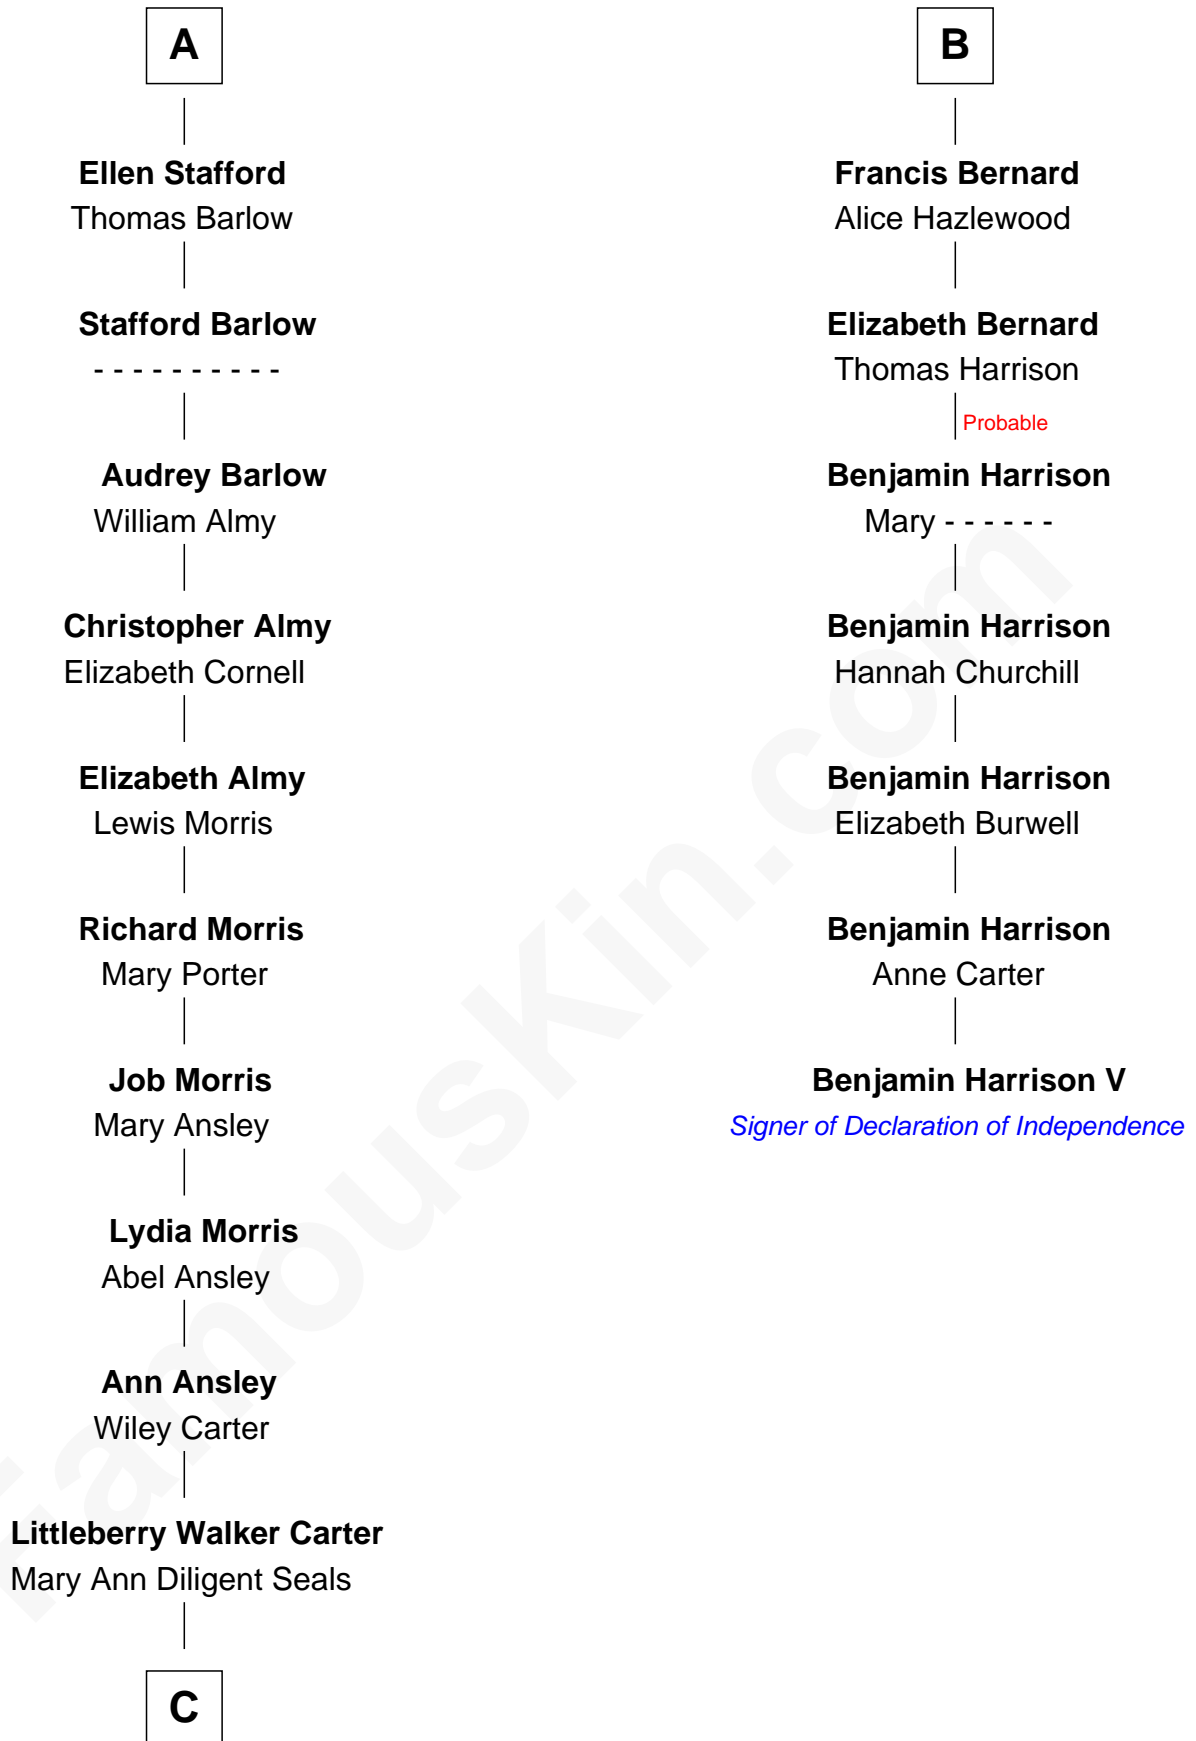

FamousKin.com Relationship Chart of

Jimmy Carter

39th U.S. President

13th cousin 6 times removed of

Benjamin Harrison V

Signer of the Declaration of Independence

C

William Archibald Carter

Nina Pratt

Earl Carter

Lillian Gordy

Jimmy Carter

39th U.S. President

FamousKin.com