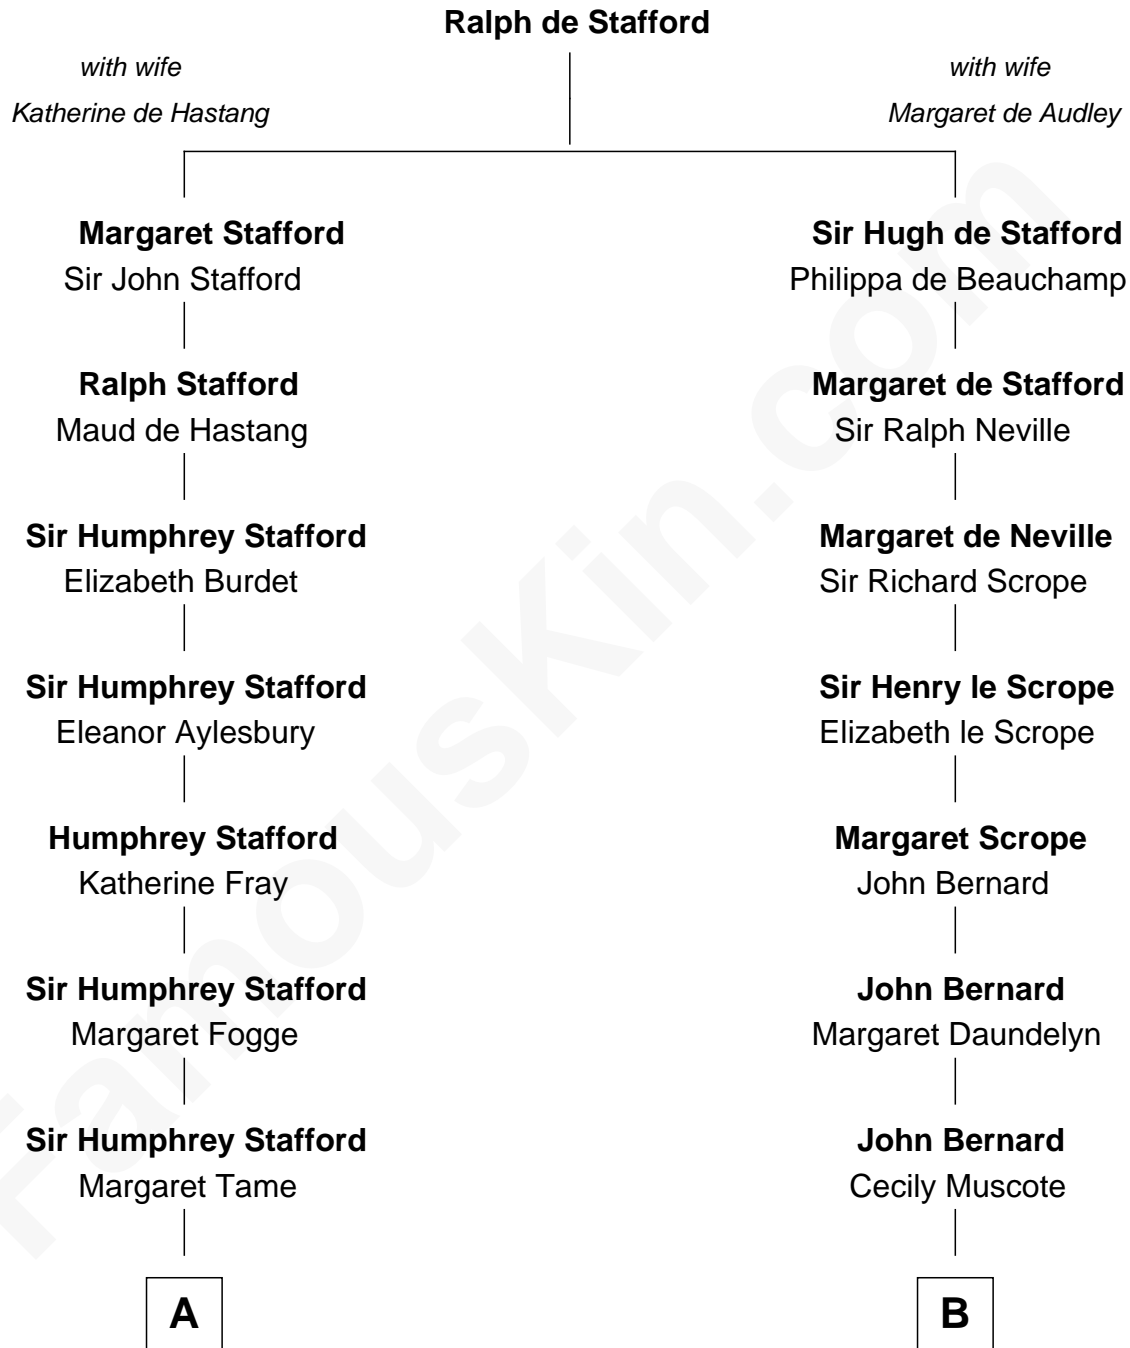

FamousKin.com Relationship Chart of

Jimmy Carter

39th U.S. President

13th cousin 6 times removed of

Benjamin Harrison V

Signer of the Declaration of Independence

C

William Archibald Carter

Nina Pratt

Earl Carter

Lillian Gordy

Jimmy Carter

39th U.S. President

FamousKin.com