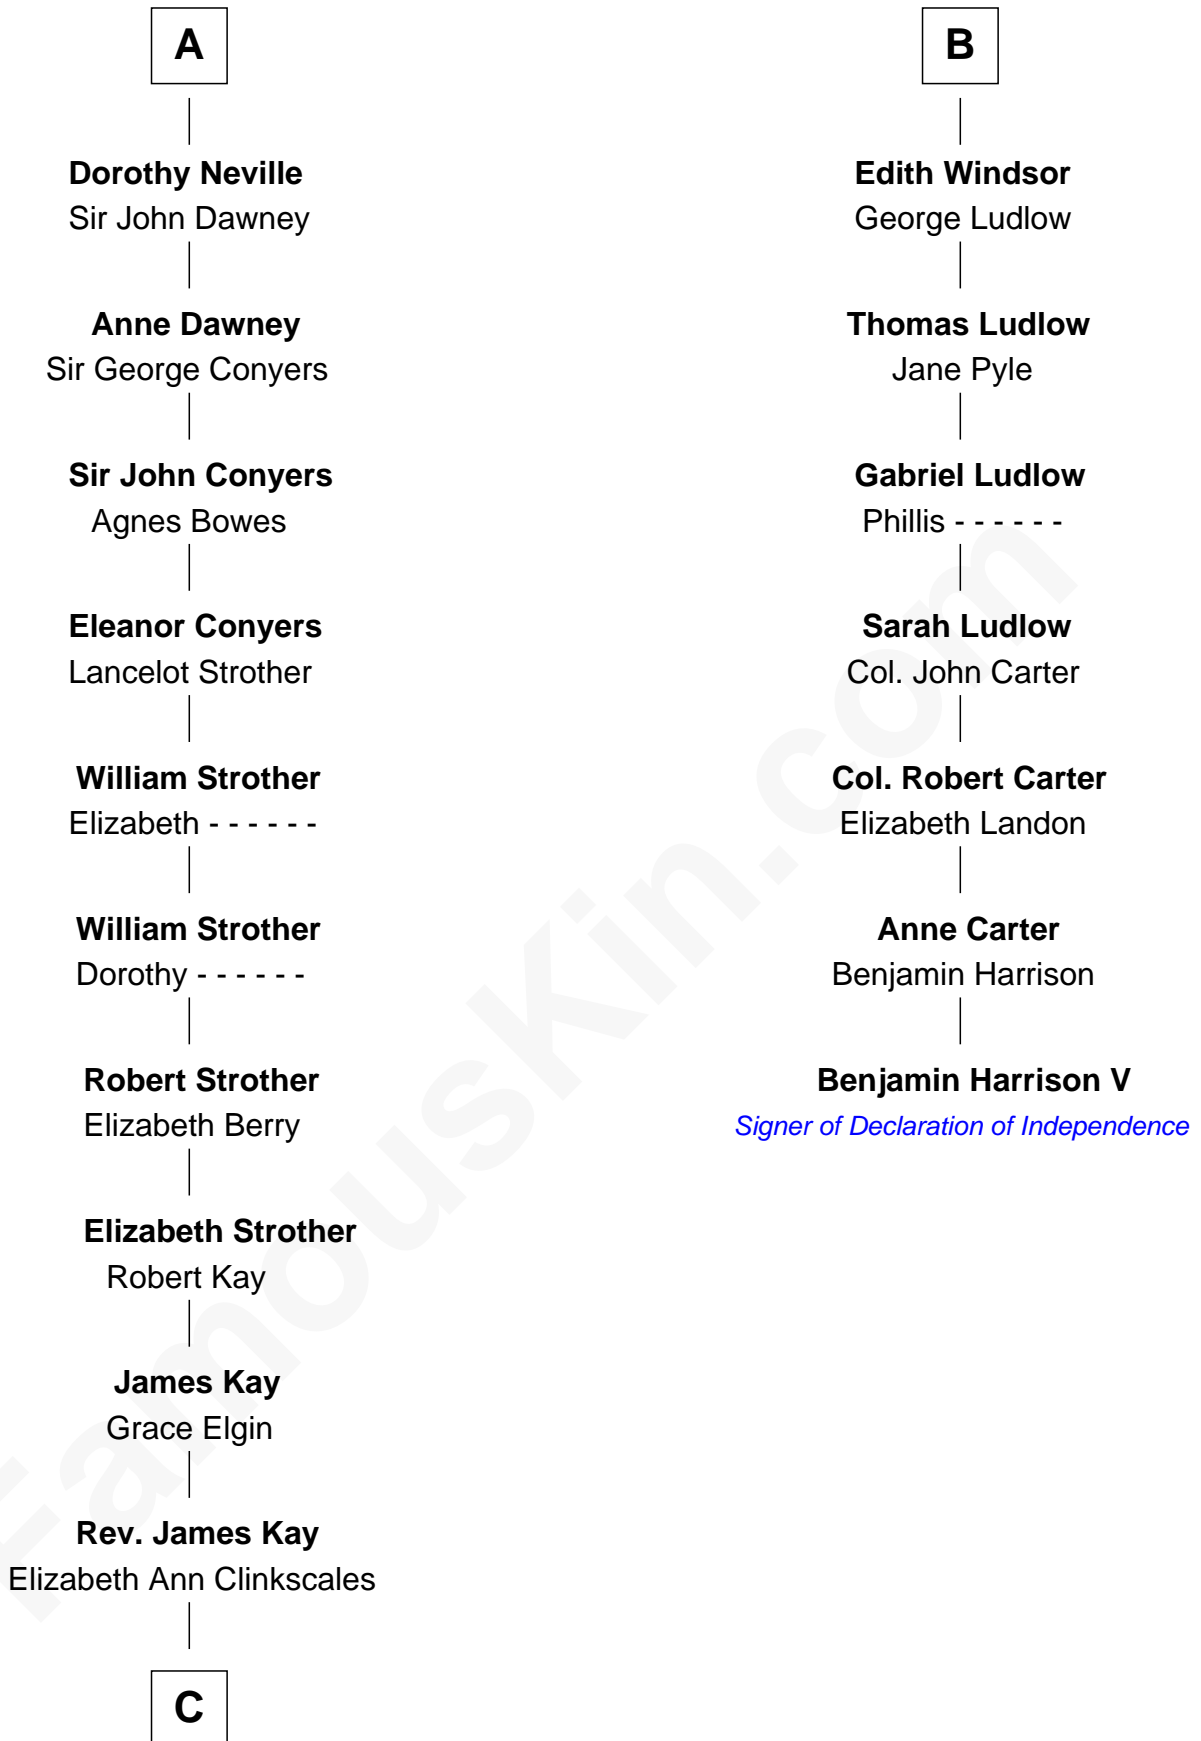

FamousKin.com Relationship Chart of

Jimmy Carter

39th U.S. President

13th cousin 8 times removed of

Benjamin Harrison V

Signer of the Declaration of Independence

C

—
Mary Kay
John Pratt

—
James E. Pratt
Sophronia C. Cowan

—
Nina Pratt
William Archibald Carter

—
Earl Carter
Lillian Gordy

—
Jimmy Carter
39th U.S. President

FamousKin.com