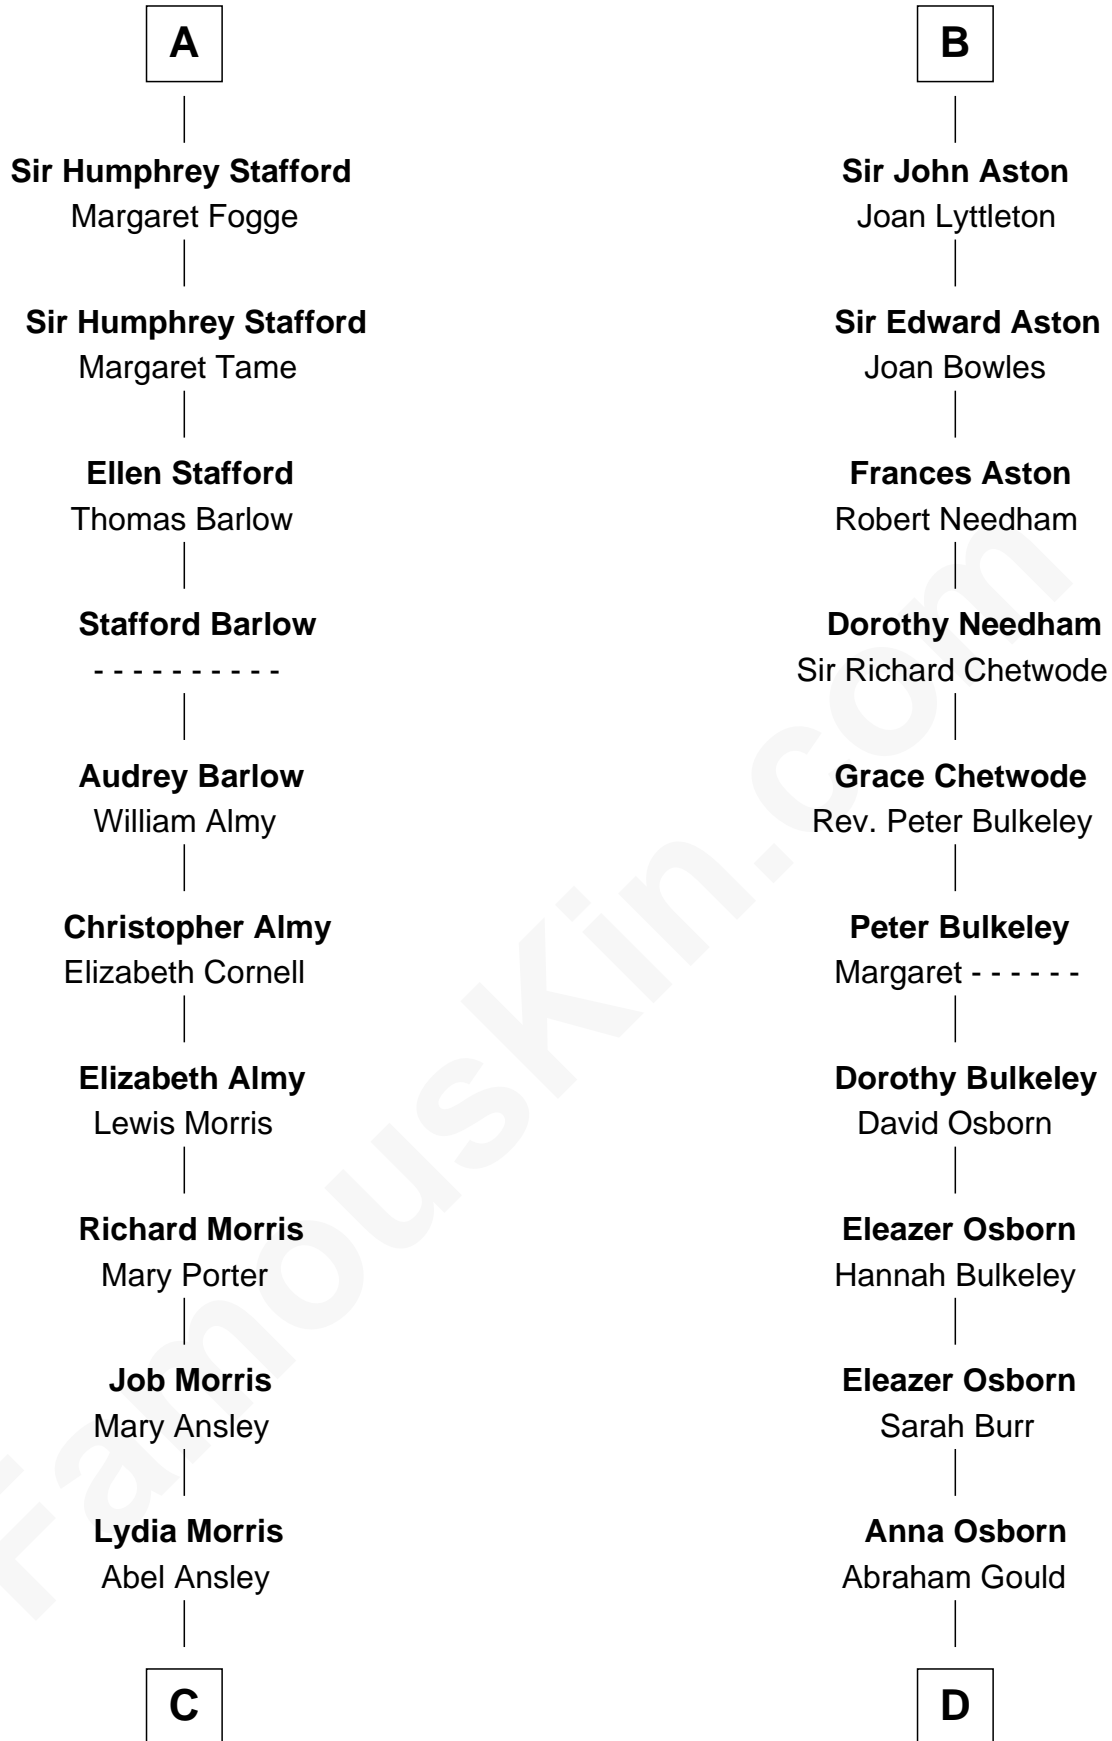

# FamousKin.com Relationship Chart of

**Jimmy Carter**

*39th U.S. President*

18th cousin 3 times removed of

**Jay Gould**

*American Railroad "Robber Baron"*

**John de Botetourte**

Maud FitzThomas

**Ada de Botetourte**  
Sir John de St. Philibert

**Maud de St. Philibert**  
Sir Warin Trussell

**Maud Trussell**  
Sir John de Hastang

**Maud de Hastang**  
Ralph Stafford

**Sir Humphrey Stafford**  
Elizabeth Burdet

**Sir Humphrey Stafford**  
Eleanor Aylesbury

**Humphrey Stafford**  
Katherine Fray

**A**

**Thomas de Botetourte**  
Joan de Somery

**John de Botetourte**  
Joyce la Zouche de Mortimer

**Joyce de Botetourte**  
Sir Baldwin Freville

**Sir Baldwin Freville**  
Maude le Scrope

**Joyce Freville**  
Sir Roger Aston

**Sir Robert Aston**  
Isabel Brereton

**John Aston**  
Elizabeth Delves

**B**

FamousKin.com