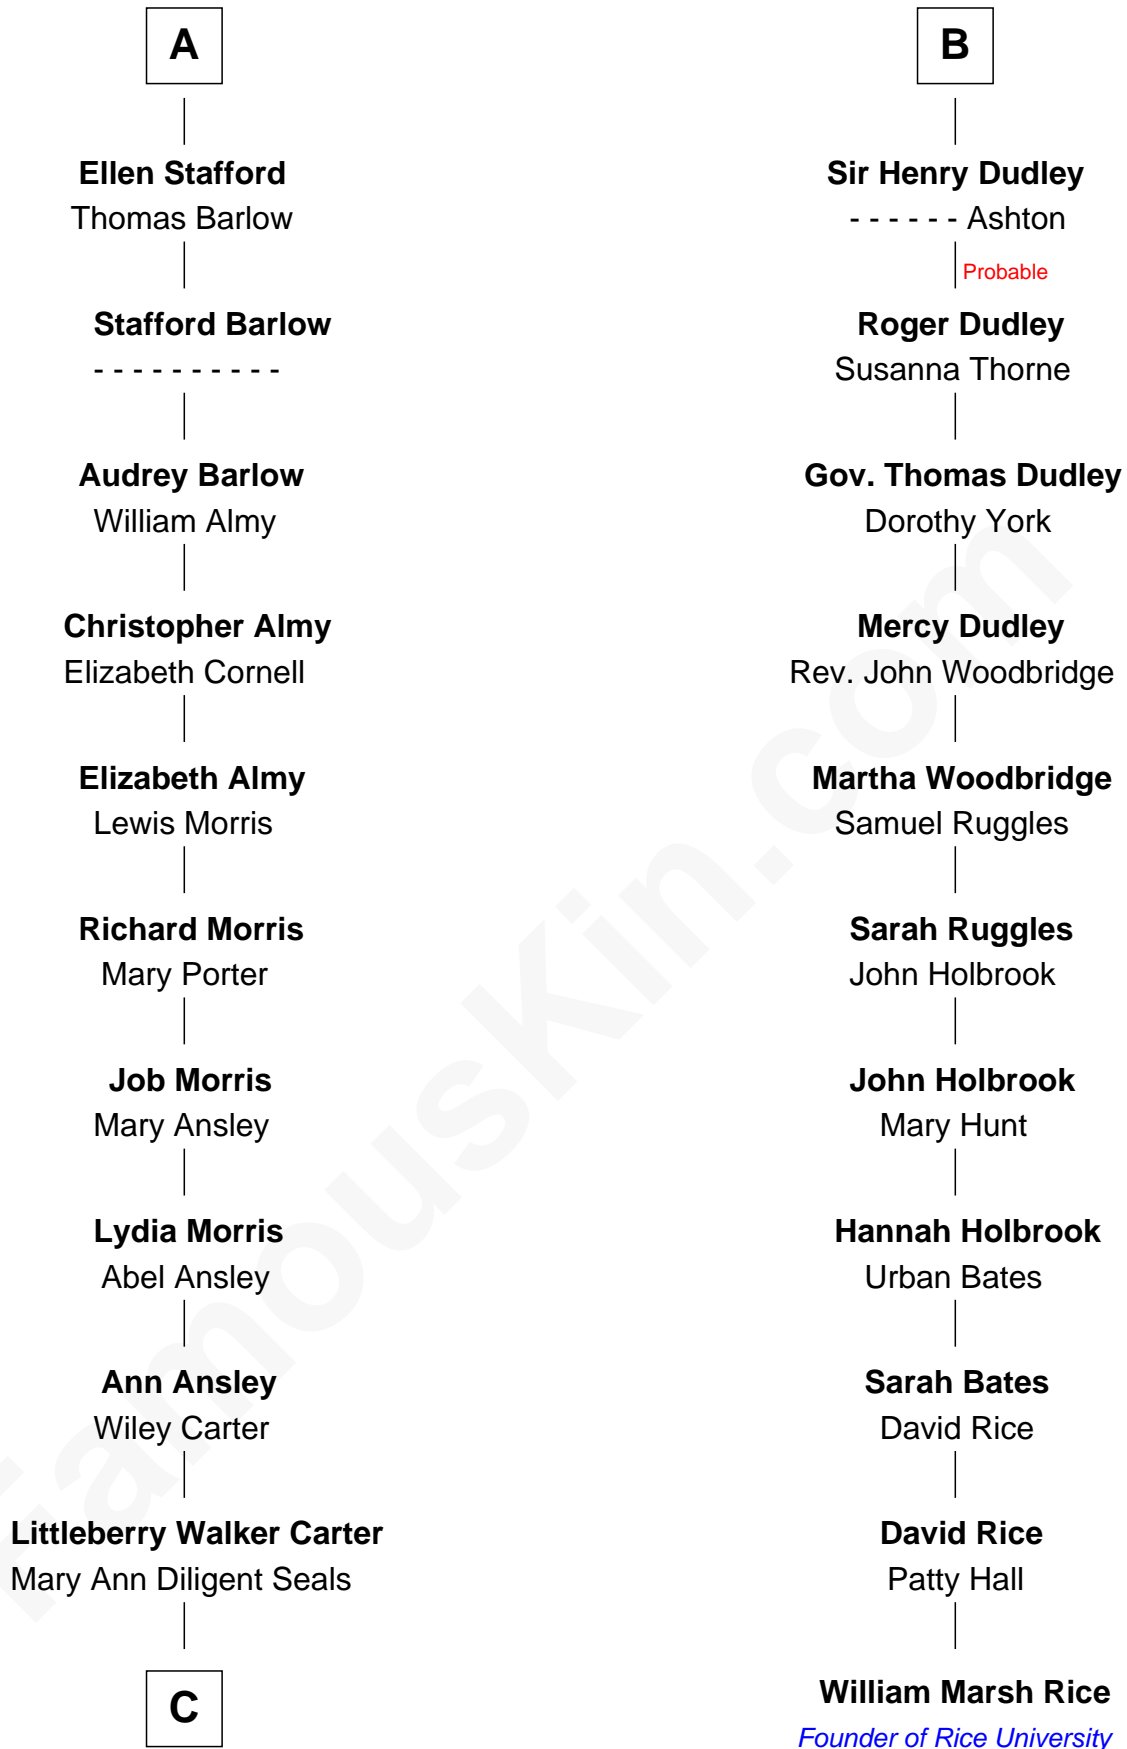

FamousKin.com Relationship Chart of

Jimmy Carter

39th U.S. President

17th cousin 2 times removed of

William Marsh Rice

Founder of Rice University

C

William Archibald Carter

Nina Pratt

Earl Carter

Lillian Gordy

Jimmy Carter

39th U.S. President

FamousKin.com