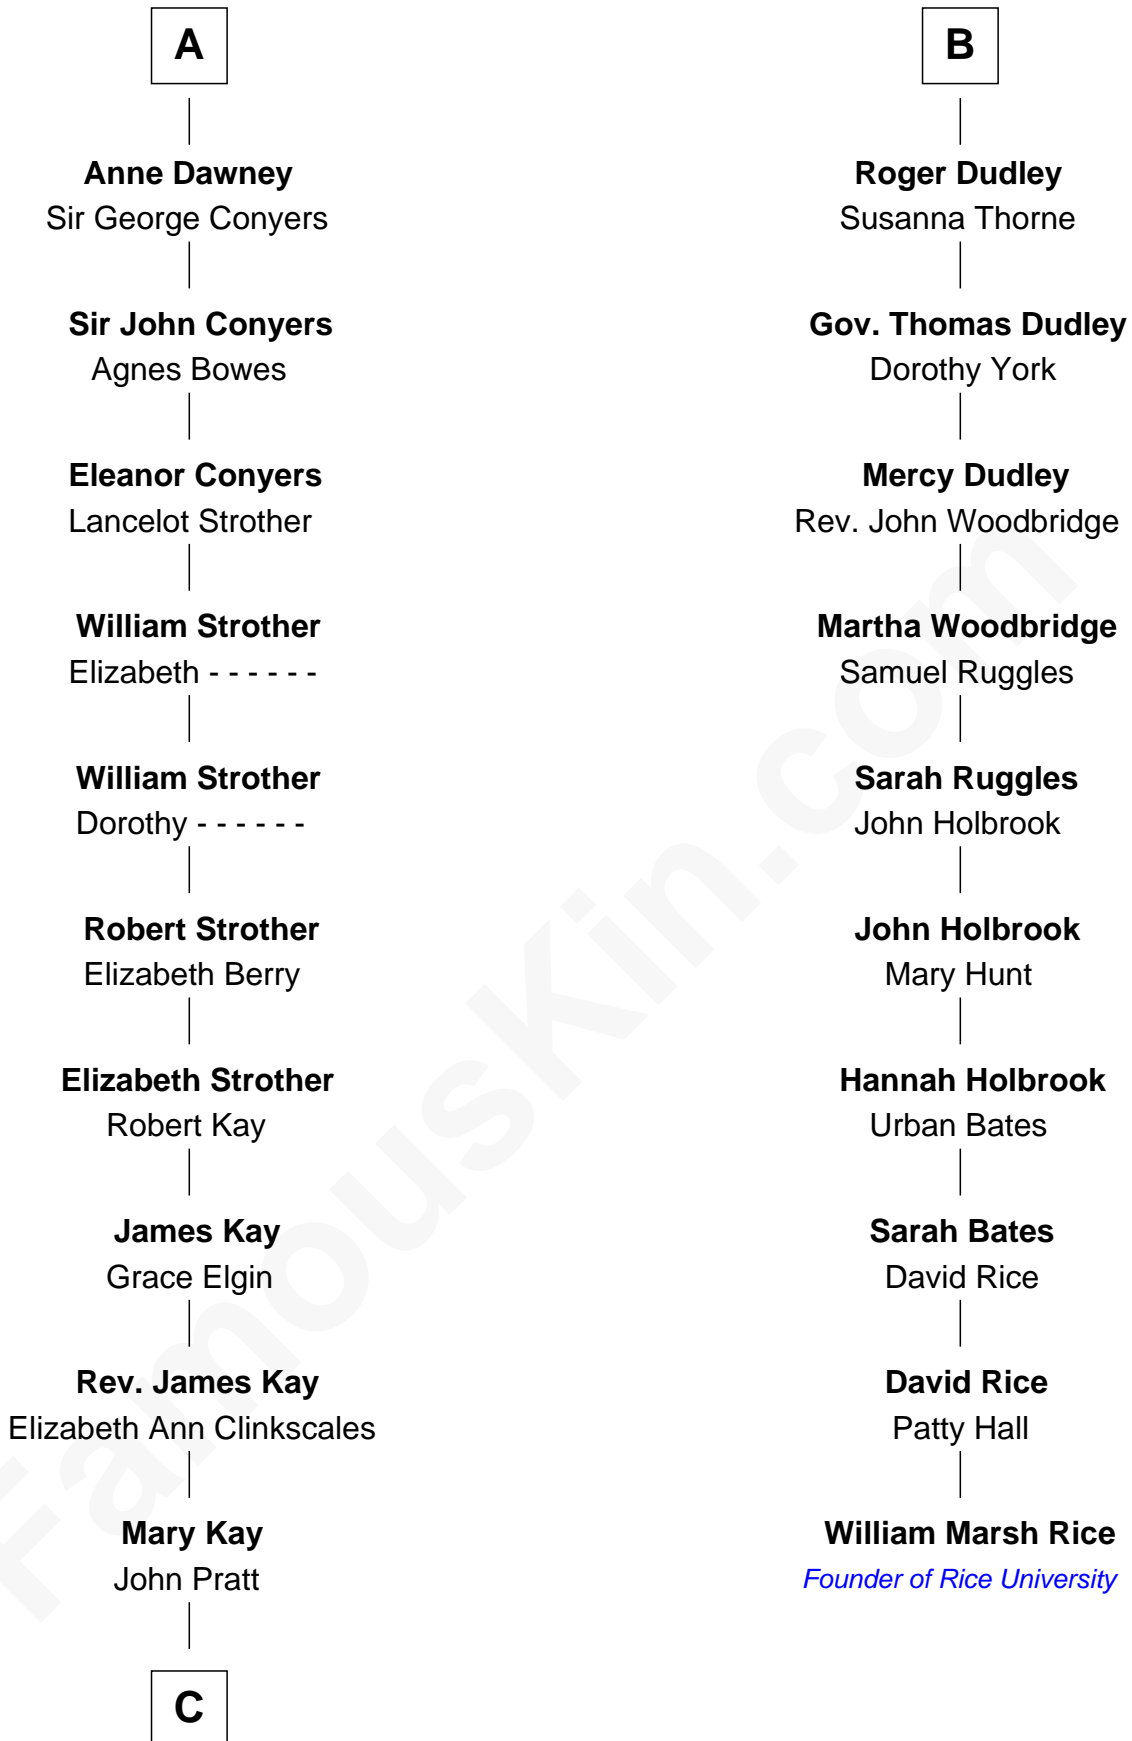

FamousKin.com Relationship Chart of

Jimmy Carter

39th U.S. President

16th cousin 4 times removed of

William Marsh Rice

Founder of Rice University

Richard Fitzalan
Eleanor Plantagenet

C

—
James E. Pratt
Sophronia C. Cowan

—
Nina Pratt
William Archibald Carter

—
Earl Carter
Lillian Gordy

—
Jimmy Carter
39th U.S. President

FamousKin.com