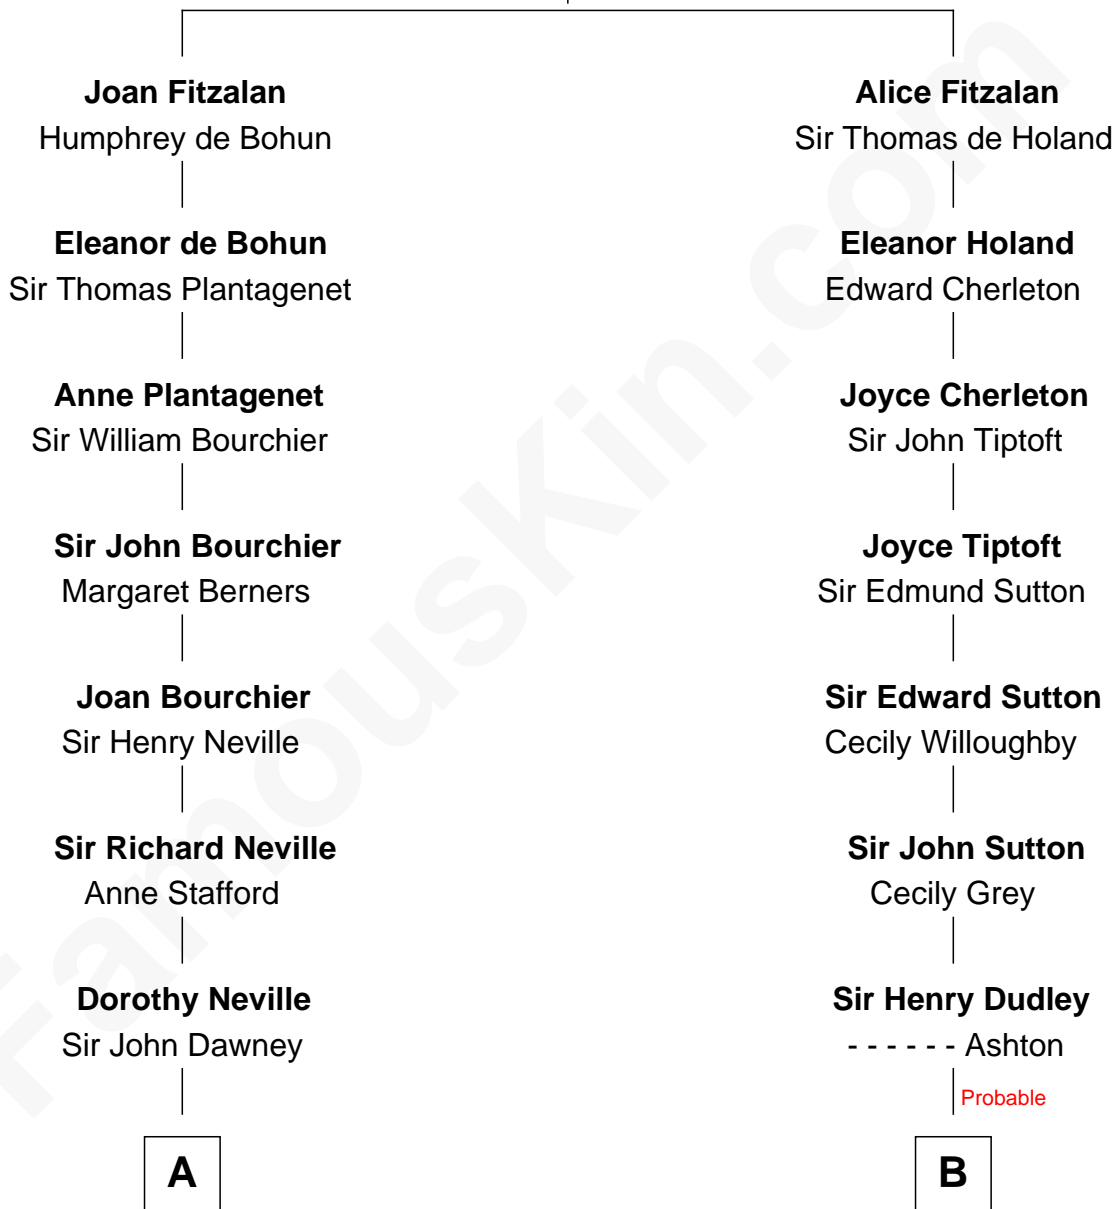

FamousKin.com Relationship Chart of

Jimmy Carter

39th U.S. President

16th cousin 4 times removed of

William Marsh Rice

Founder of Rice University

Richard Fitzalan
Eleanor Plantagenet

C

—
James E. Pratt
Sophronia C. Cowan

—
Nina Pratt
William Archibald Carter

—
Earl Carter
Lillian Gordy

—
Jimmy Carter
39th U.S. President

FamousKin.com