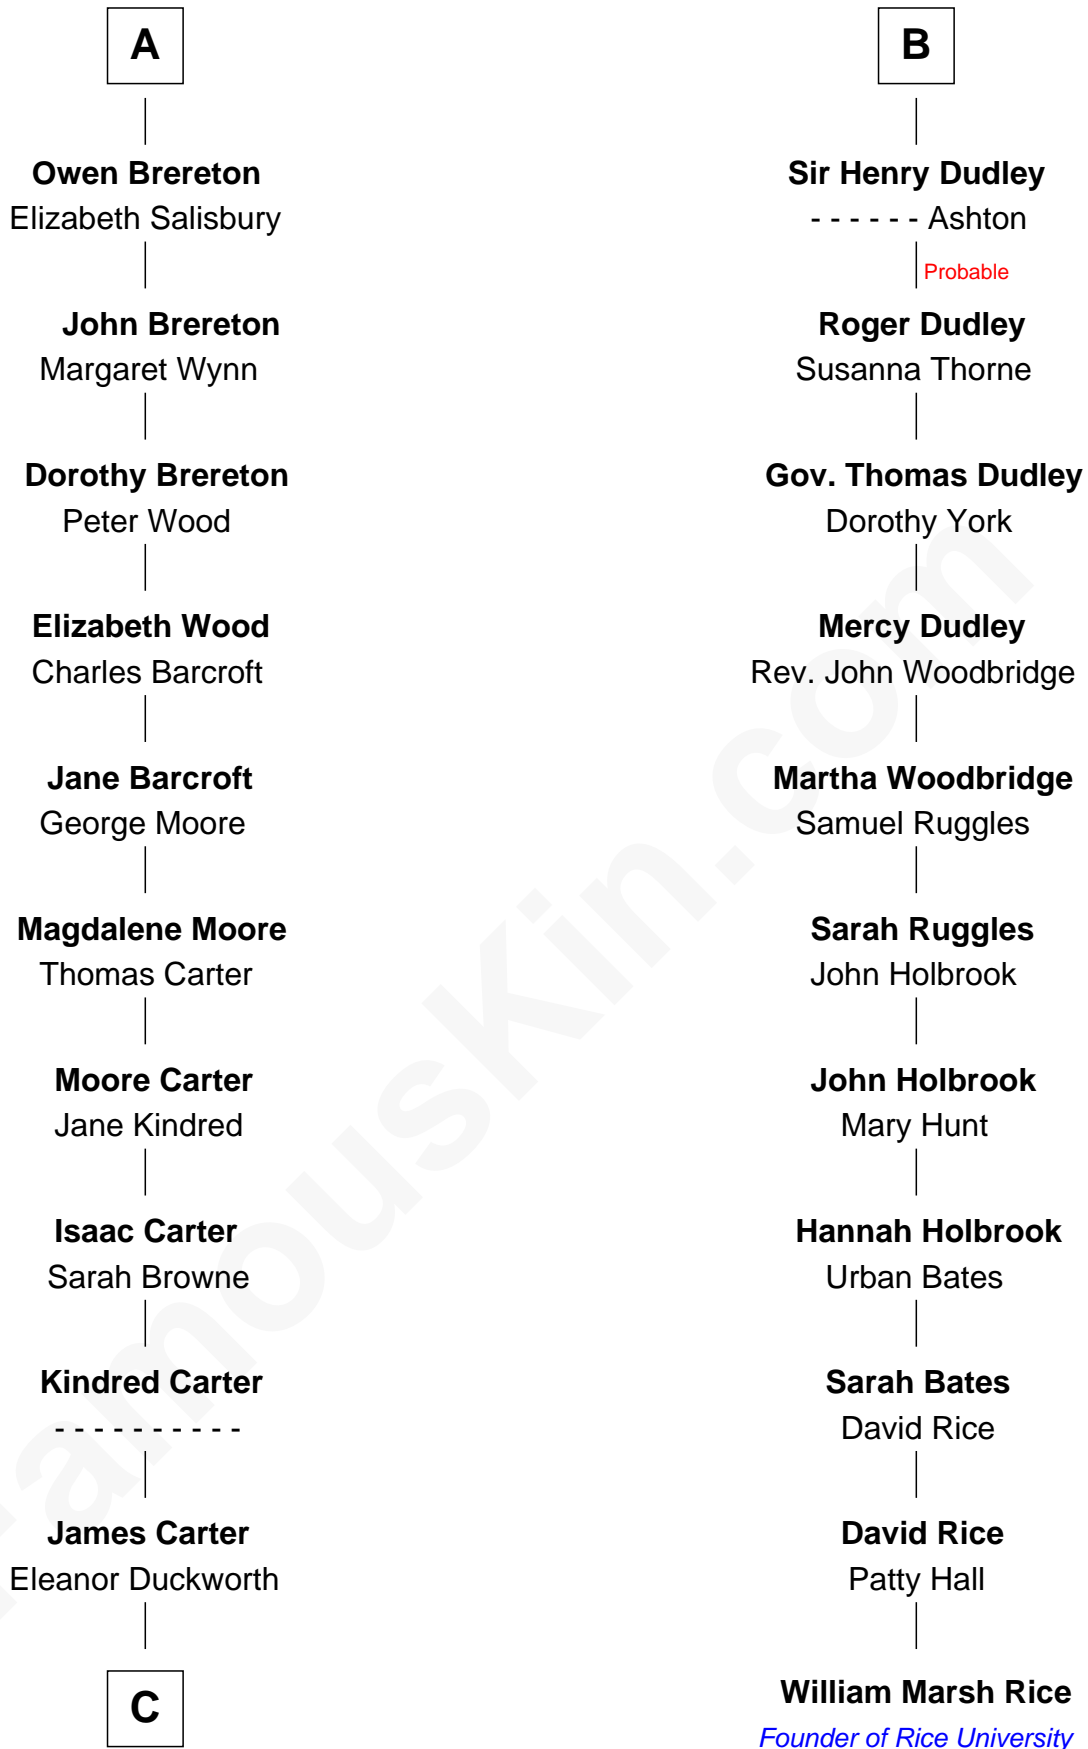

FamousKin.com Relationship Chart of

Jimmy Carter

39th U.S. President

17th cousin 4 times removed of

William Marsh Rice

Founder of Rice University

Sir Robert de Holland

Maude la Zouche

Maude de Holland
Sir Thomas de Swinnerton

Sir Robert de Swinnerton
Elizabeth de Beke

Maud de Swinnerton
Sir William Ipstones

Alice Ipstones
Sir Randall Brereton

Sir William Brereton
Catherine Wylde

Edward Brereton
Elizabeth Roydon

John Brereton
Margaret Fychan

A

Thomas Holand
Joan Plantagenet

Sir Thomas de Holand
Alice Fitzalan

Eleanor Holand
Edward Cherleton

Joyce Cherleton
Sir John Tiptoft

Joyce Tiptoft
Sir Edmund Sutton

Sir Edward Sutton
Cecily Willoughby

Sir John Sutton
Cecily Grey

B

C

—
Wiley Carter

Ann Ansley

—
Littleberry Walker Carter

Mary Ann Diligent Seals

—
William Archibald Carter