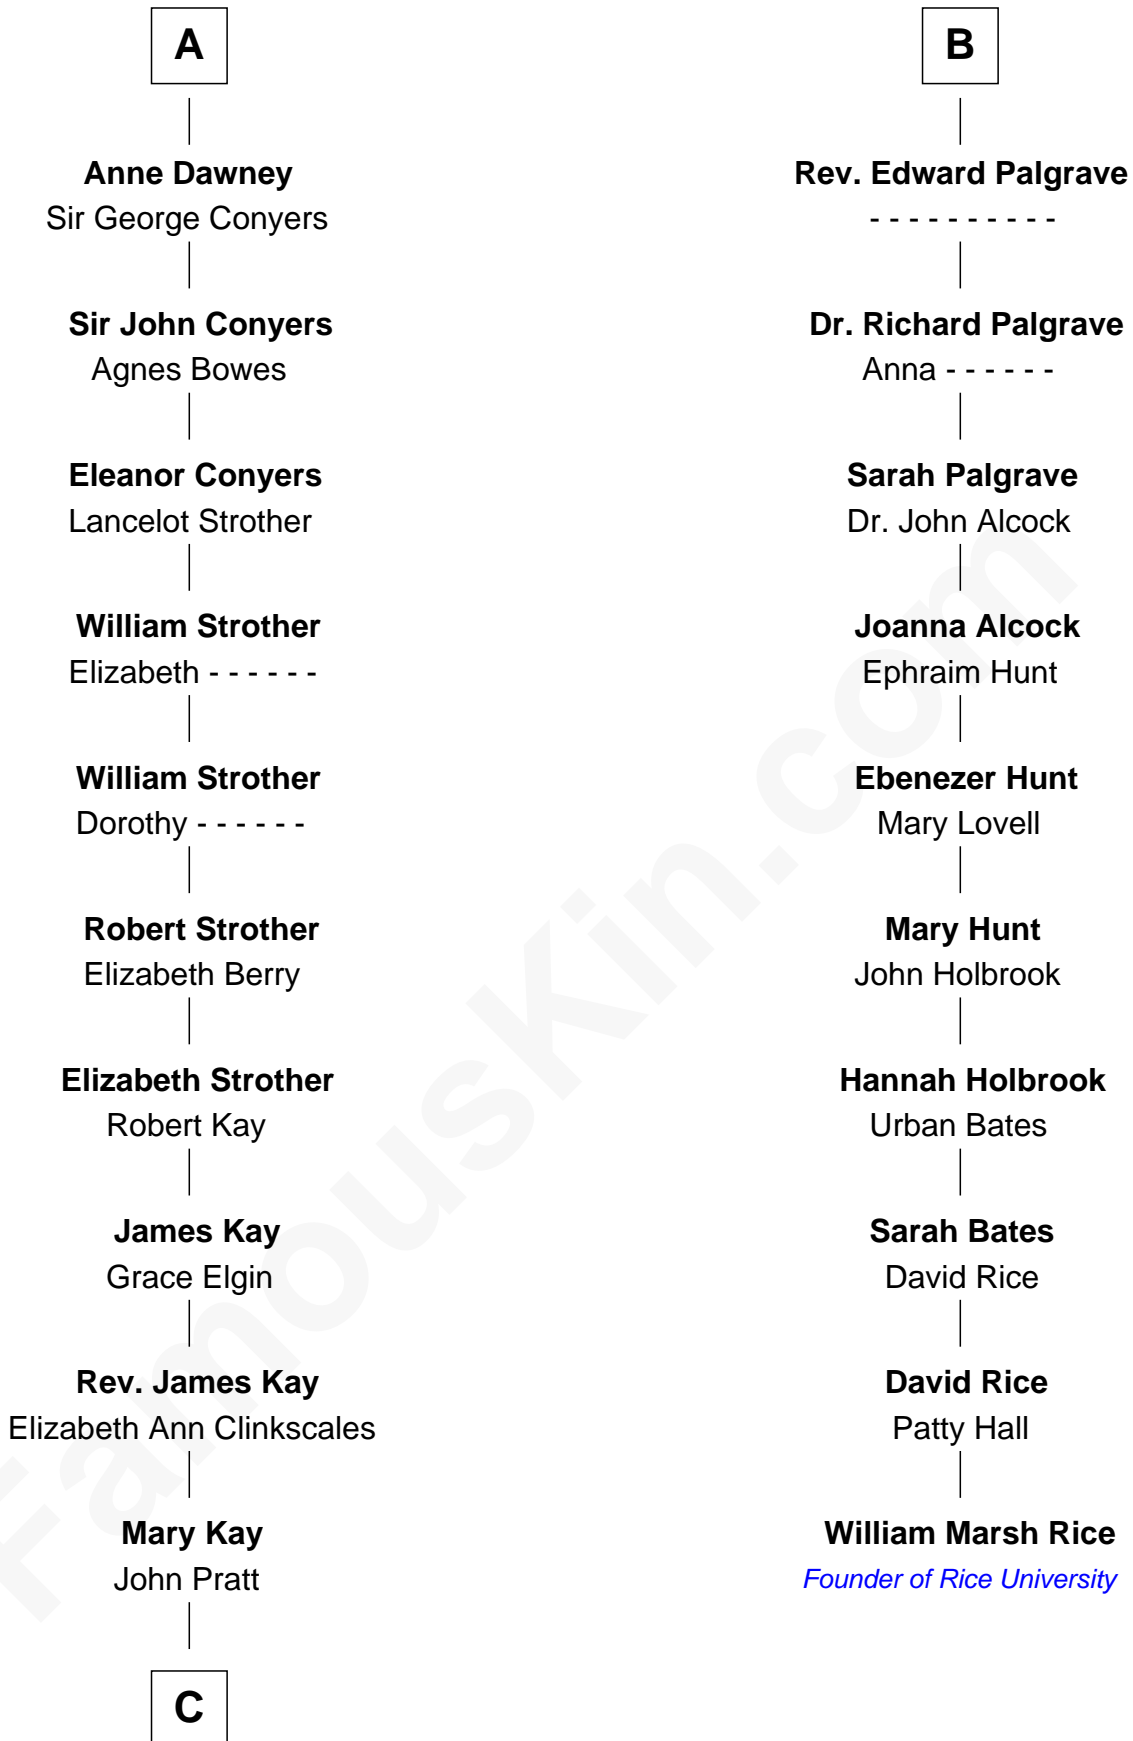

# FamousKin.com Relationship Chart of

**Jimmy Carter**

*39th U.S. President*

16th cousin 4 times removed of

**William Marsh Rice**

*Founder of Rice University*

**Sir William de Bohun**  
Elizabeth de Badlesmere

**C**

—  
**James E. Pratt**  
Sophronia C. Cowan

—  
**Nina Pratt**  
William Archibald Carter

—  
**Earl Carter**  
Lillian Gordy

—  
**Jimmy Carter**  
*39th U.S. President*

FamousKin.com