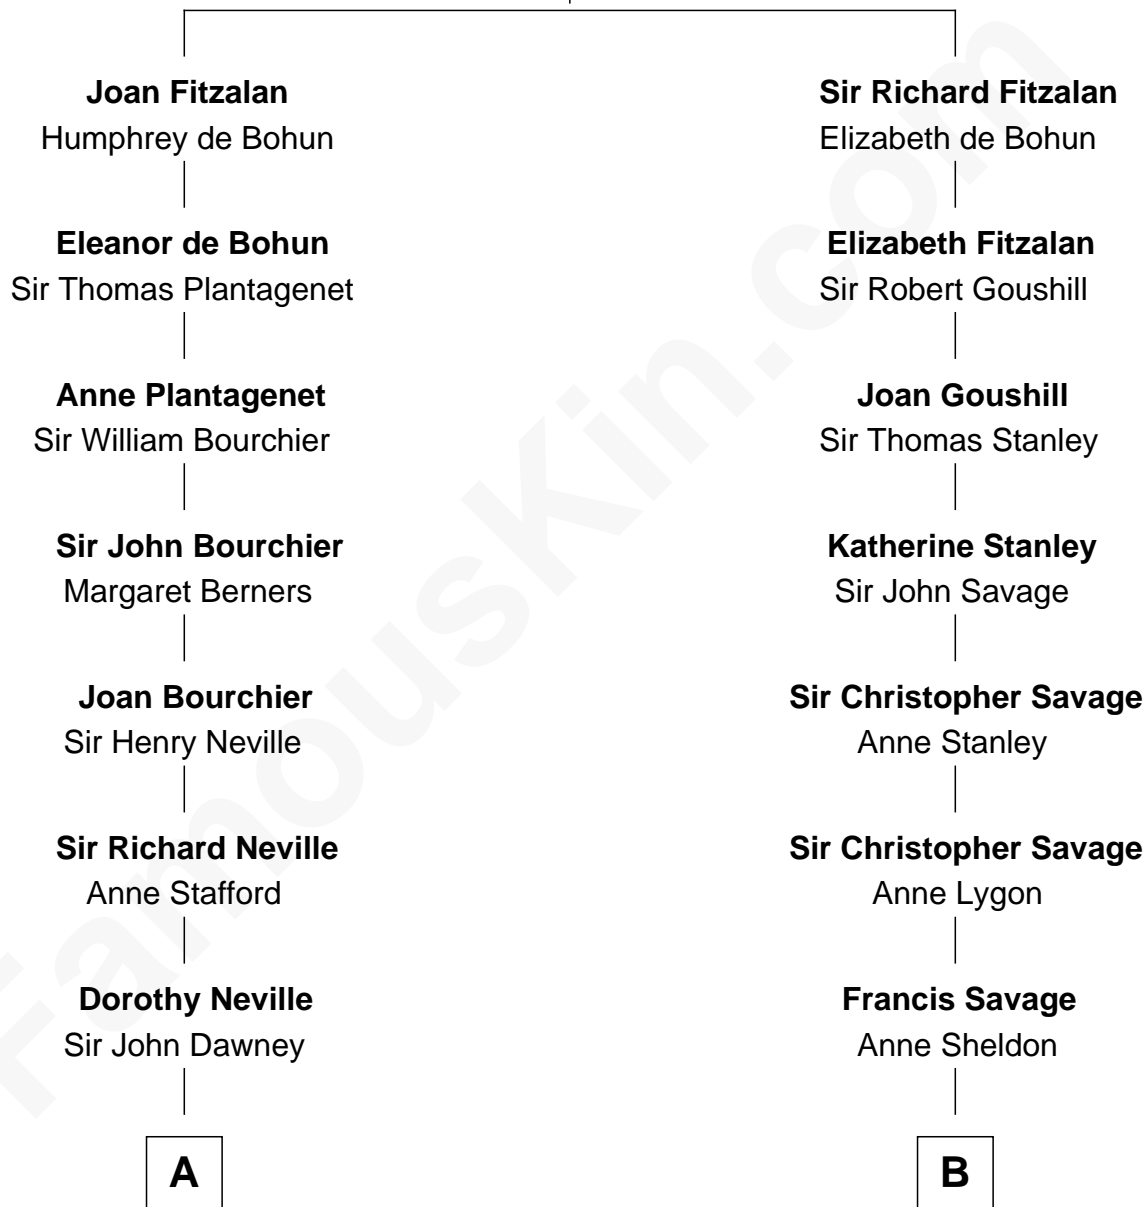

# FamousKin.com Relationship Chart of

**Jimmy Carter**

*39th U.S. President*

18th cousin 2 times removed of

**General George C. Marshall**

*Author of "The Marshall Plan"*

**Richard Fitzalan**  
Eleanor Plantagenet

**C**

**James E. Pratt**  
Sophronia C. Cowan

**Nina Pratt**  
William Archibald Carter

**Earl Carter**  
Lillian Gordy

**Jimmy Carter**  
*39th U.S. President*

**D**

**George Catlett Marshall**  
Laura Emily Bradford