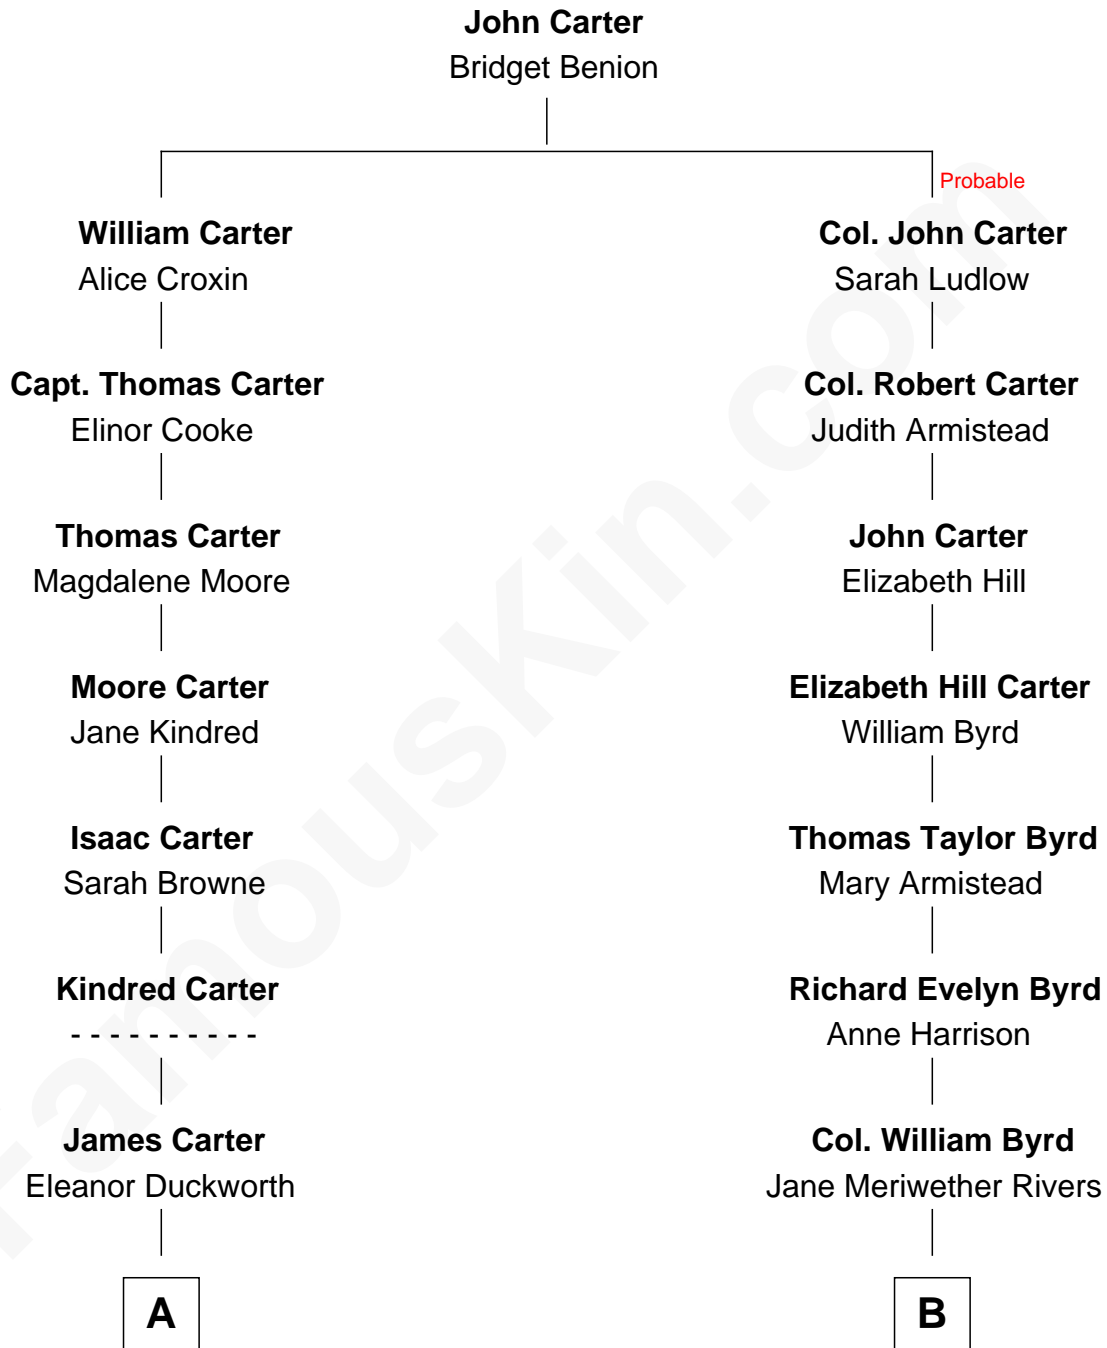

FamousKin.com Relationship Chart of

Jimmy Carter

39th U.S. President

8th cousin 3 times removed of

Harry F. Byrd

50th Governor of Virginia

A

Wiley Carter
Ann Ansley

Littleberry Walker Carter
Mary Ann Diligent Seals

William Archibald Carter
Nina Pratt

Earl Carter
Lillian Gordy

Jimmy Carter
39th U.S. President

B

Richard Evelyn Byrd
Eleanor Bolling Flood

Harry F. Byrd
50th Governor of Virginia

FamousKin.com