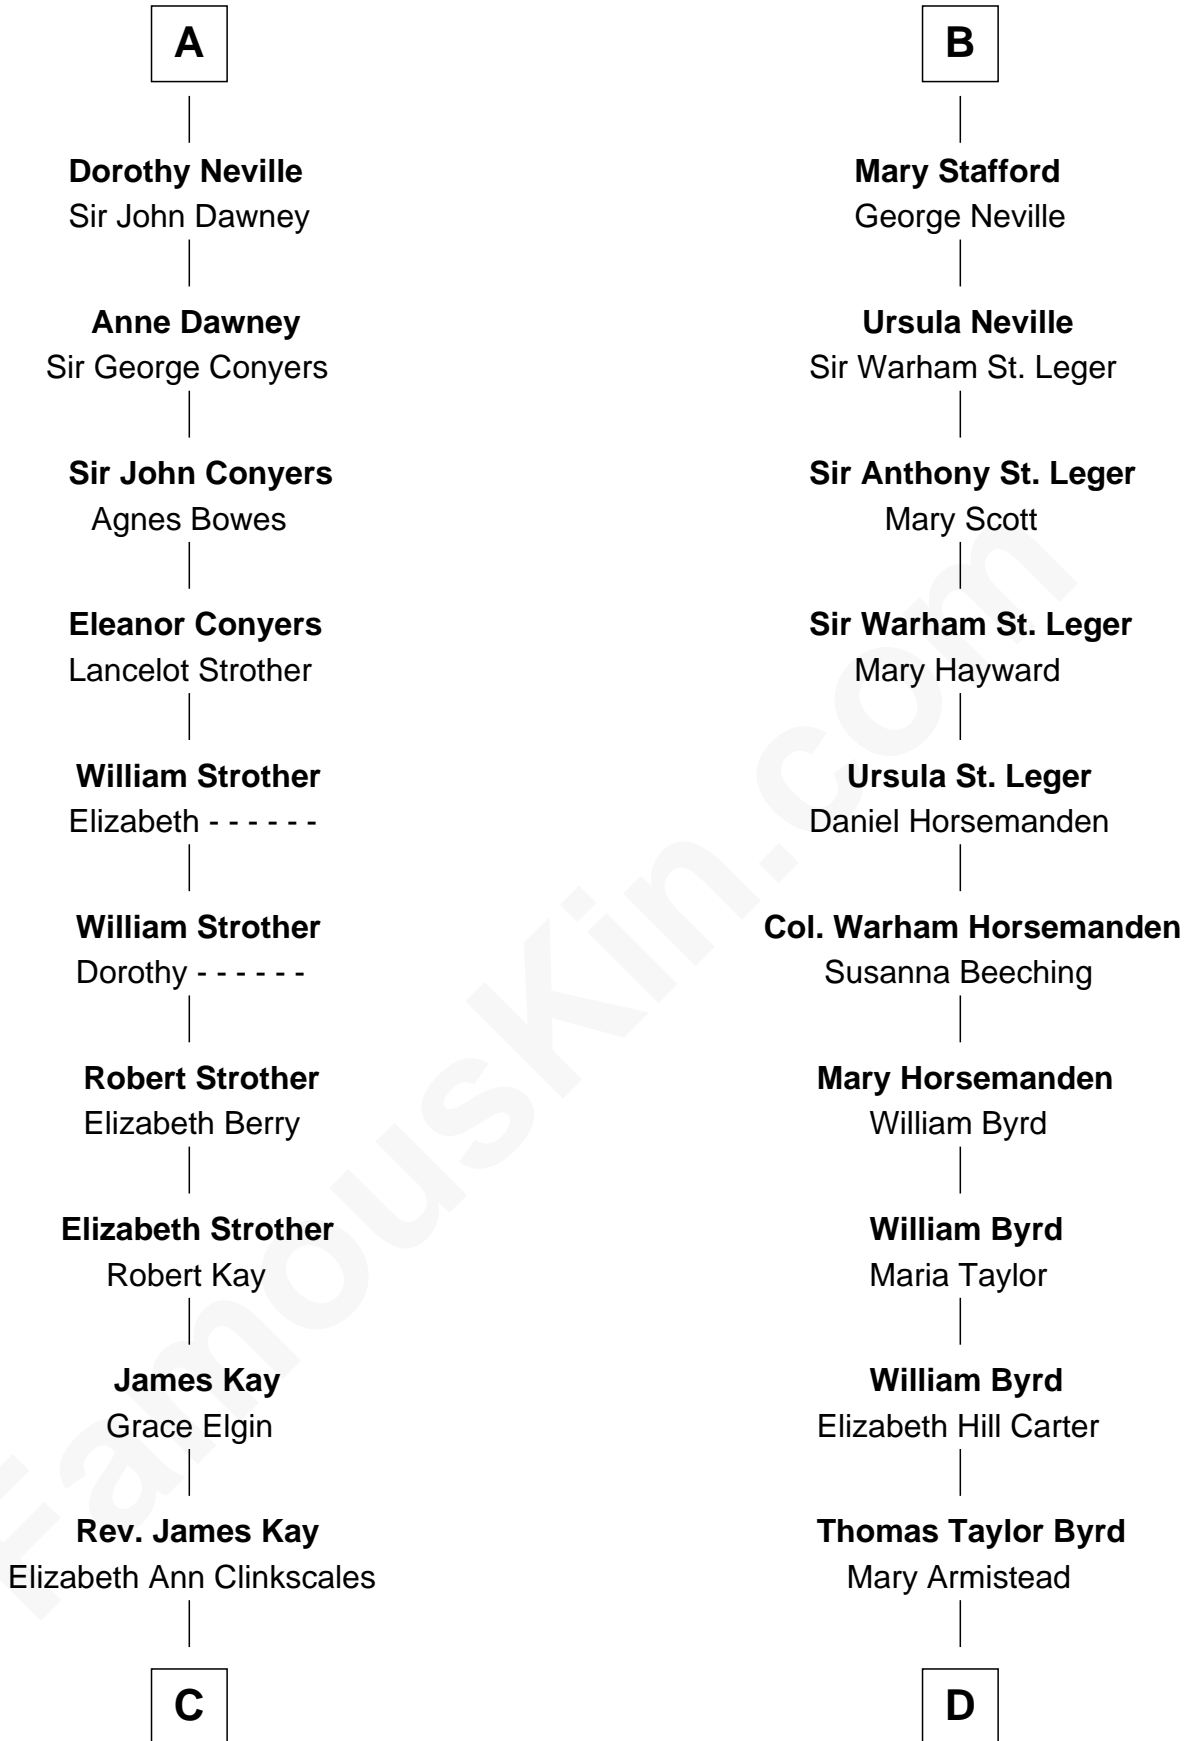

FamousKin.com Relationship Chart of

Jimmy Carter

39th U.S. President

20th cousin 1 time removed of

Harry F. Byrd

50th Governor of Virginia

Henry Plantagenet

Maud de Chaworth

C

Mary Kay
John Pratt

James E. Pratt
Sophronia C. Cowan

Nina Pratt
William Archibald Carter

Earl Carter
Lillian Gordy

Jimmy Carter
39th U.S. President

D

Richard Evelyn Byrd
Anne Harrison