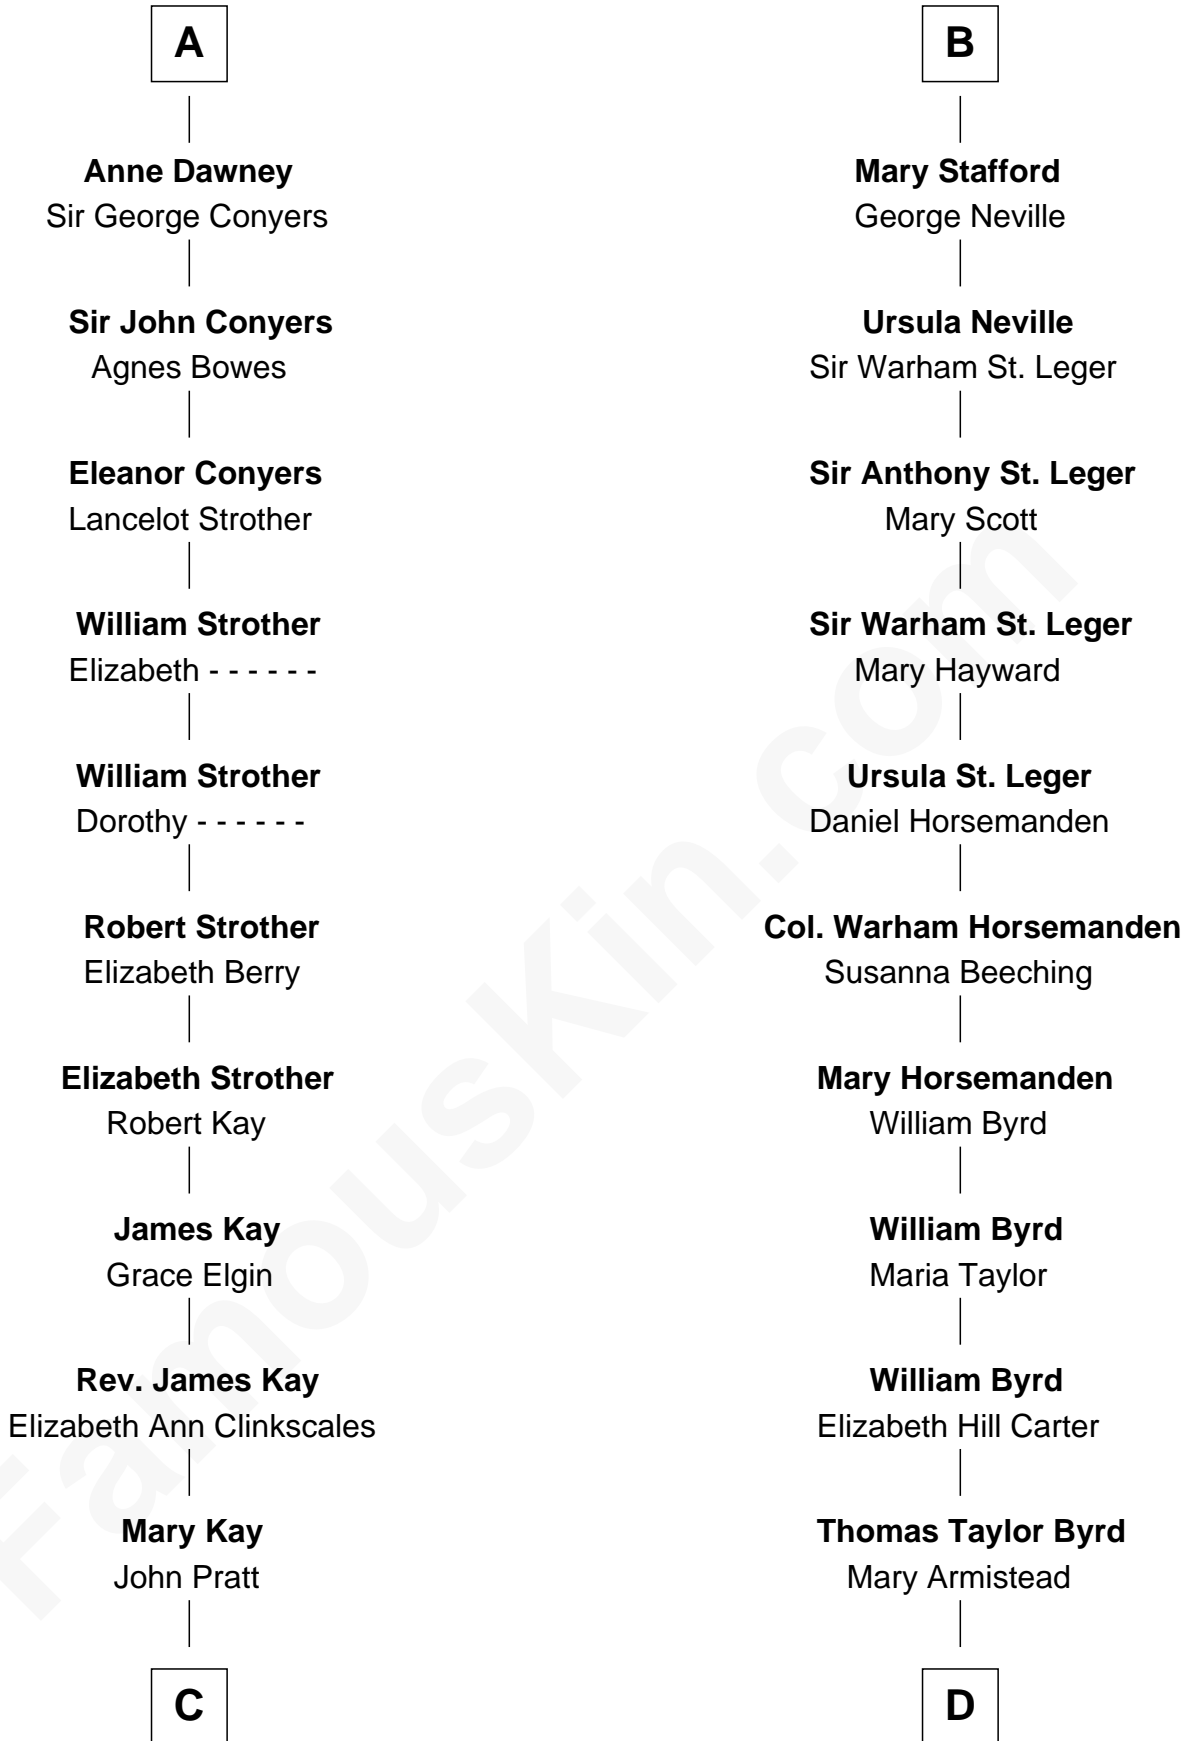

FamousKin.com Relationship Chart of

Jimmy Carter
39th U.S. President

20th cousin of

Harry F. Byrd
50th Governor of Virginia

C

James E. Pratt
Sophronia C. Cowan

Nina Pratt
William Archibald Carter

Earl Carter
Lillian Gordy

Jimmy Carter
39th U.S. President

D

Richard Evelyn Byrd
Anne Harrison

Col. William Byrd
Jane Meriwether Rivers

Richard Evelyn Byrd
Eleanor Bolling Flood

Harry F. Byrd
50th Governor of Virginia

FamousKin.com