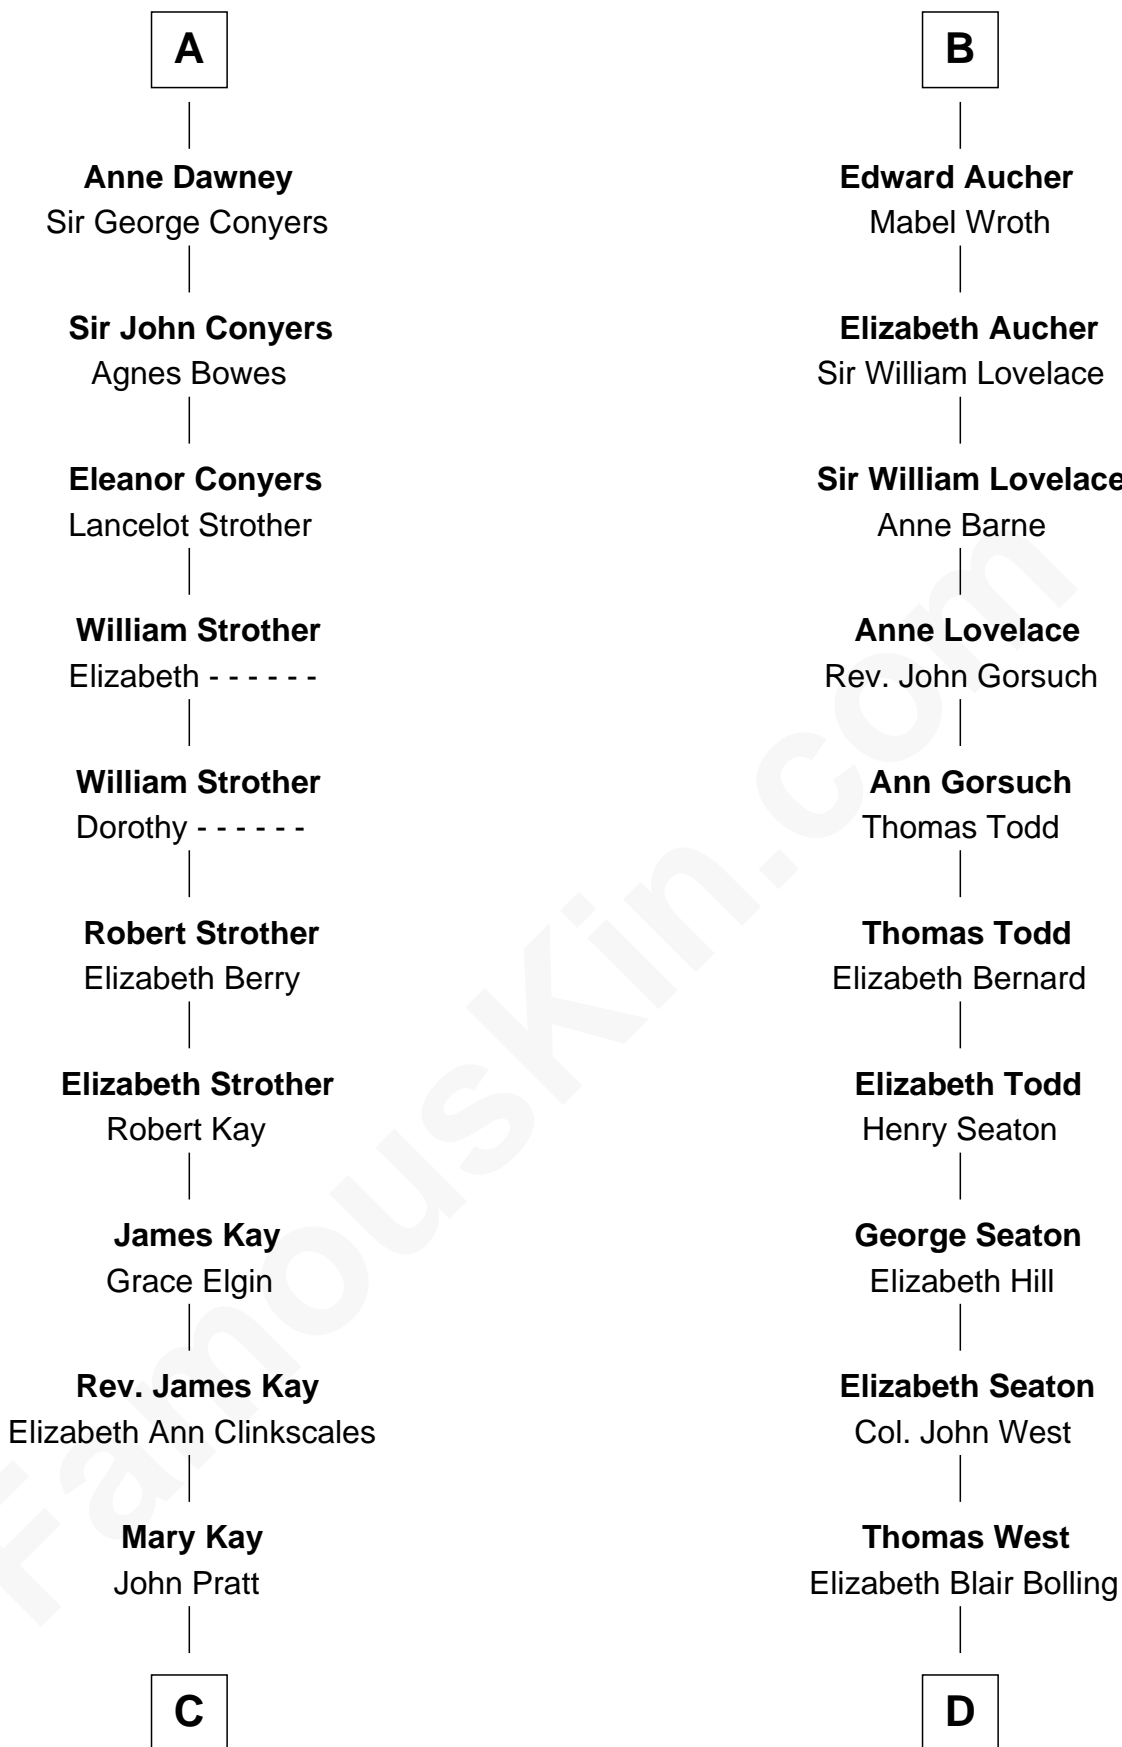

# FamousKin.com Relationship Chart of

**Jimmy Carter**

39th U.S. President

20th cousin 1 time removed of

**Harry F. Byrd**

50th Governor of Virginia

**Richard Fitzalan**

*with wife*  
*Eleanor Plantagenet*

**Anne Plantagenet**  
Sir William Bouchier

**Philippa Sergeaux**  
Sir Robert Pashley

**Sir John Bouchier**  
Margaret Berners

**Anne Pashley**  
Edward Tyrrell

**Joan Bouchier**  
Sir Henry Neville

**Philippa Tyrrell**  
Thomas Cornwallis

**Sir Richard Neville**  
Anne Stafford

**Sir William Cornwallis**  
Elizabeth Stanford

**Dorothy Neville**  
Sir John Dawney

**Affra Cornwallis**  
Sir Anthony Aucher

**A**

**B**

**C**

**James E. Pratt**  
Sophronia C. Cowan

**Nina Pratt**  
William Archibald Carter

**Earl Carter**  
Lillian Gordy

**Jimmy Carter**  
*39th U.S. President*

**D**

**Eliza Bolling West**  
Dr. Joel Walker Flood

**Col. Henry De La Warr Flood**  
Mary Elizabeth Trent