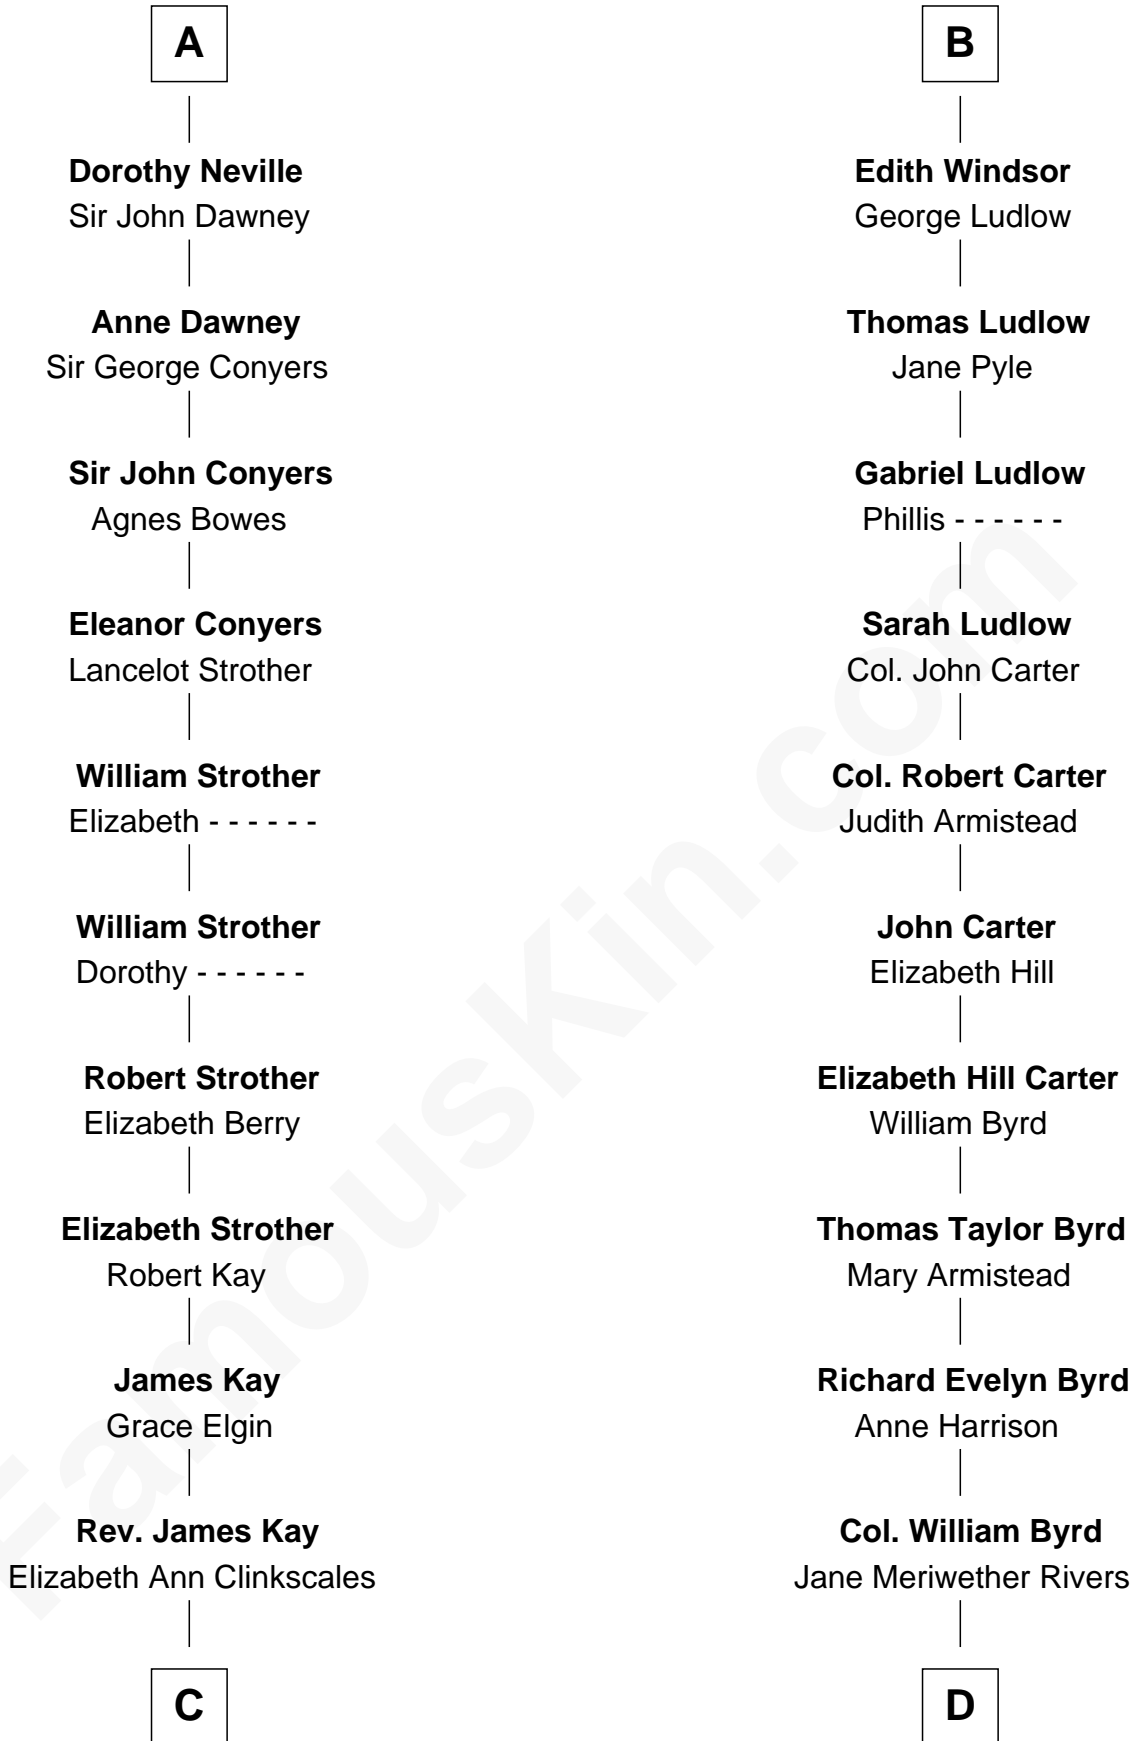

FamousKin.com Relationship Chart of

Jimmy Carter

39th U.S. President

18th cousin 3 times removed of

Harry F. Byrd

50th Governor of Virginia

Humphrey de Bohun

Elizabeth Plantagenet

Sir William de Bohun
Elizabeth de Badlesmere

Humphrey de Bohun
Joan Fitzalan

Eleanor de Bohun
Sir Thomas Plantagenet

Anne Plantagenet
Sir William Bouchier

Sir John Bouchier
Margaret Berners

Joan Bouchier
Sir Henry Neville

Sir Richard Neville
Anne Stafford

A

Margaret de Bohun
Sir Hugh de Courtnay

Elizabeth de Courtnay
Sir Andrew Luttrell

Sir Hugh Luttrell
Catherine de Beaumont

Elizabeth Luttrell
John Stratton

Elizabeth Stratton
John Andrews

Elizabeth Andrews
Sir Thomas de Windsor

Sir Andrews de Windsor
Elizabeth Blount

B

C

Mary Kay
John Pratt

James E. Pratt
Sophronia C. Cowan

Nina Pratt
William Archibald Carter

Earl Carter
Lillian Gordy