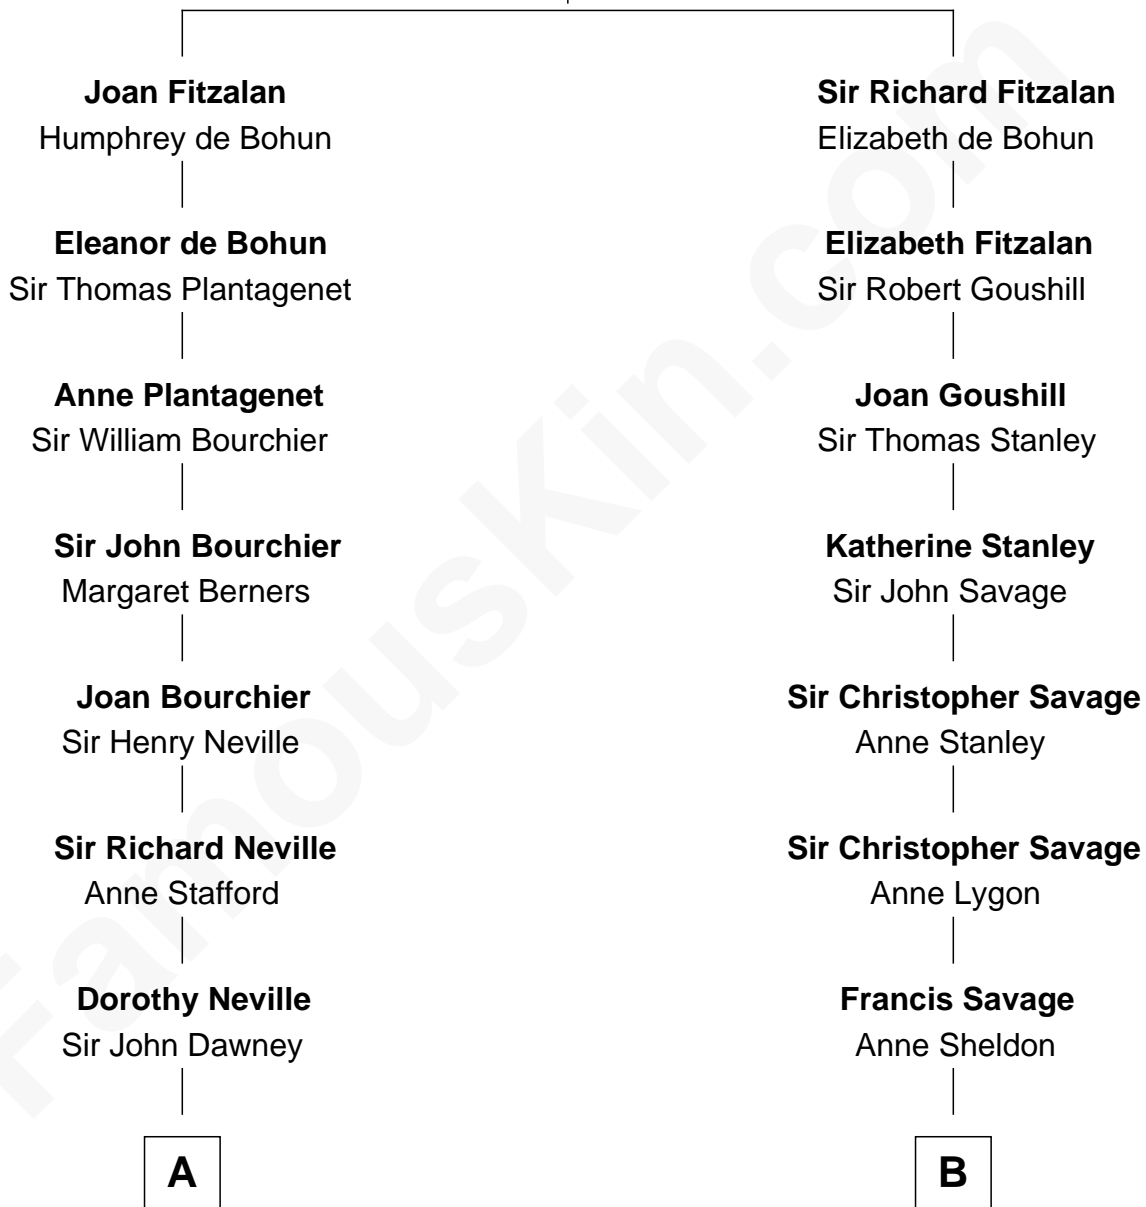

# FamousKin.com Relationship Chart of

**Jimmy Carter**

*39th U.S. President*

14th cousin 6 times removed of

**Meriwether Lewis**

*Lewis and Clark Expedition*

**Richard Fitzalan**  
Eleanor Plantagenet

**C**

—  
**James E. Pratt**  
Sophronia C. Cowan

—  
**Nina Pratt**  
William Archibald Carter

—  
**Earl Carter**  
Lillian Gordy

—  
**Jimmy Carter**  
*39th U.S. President*

FamousKin.com