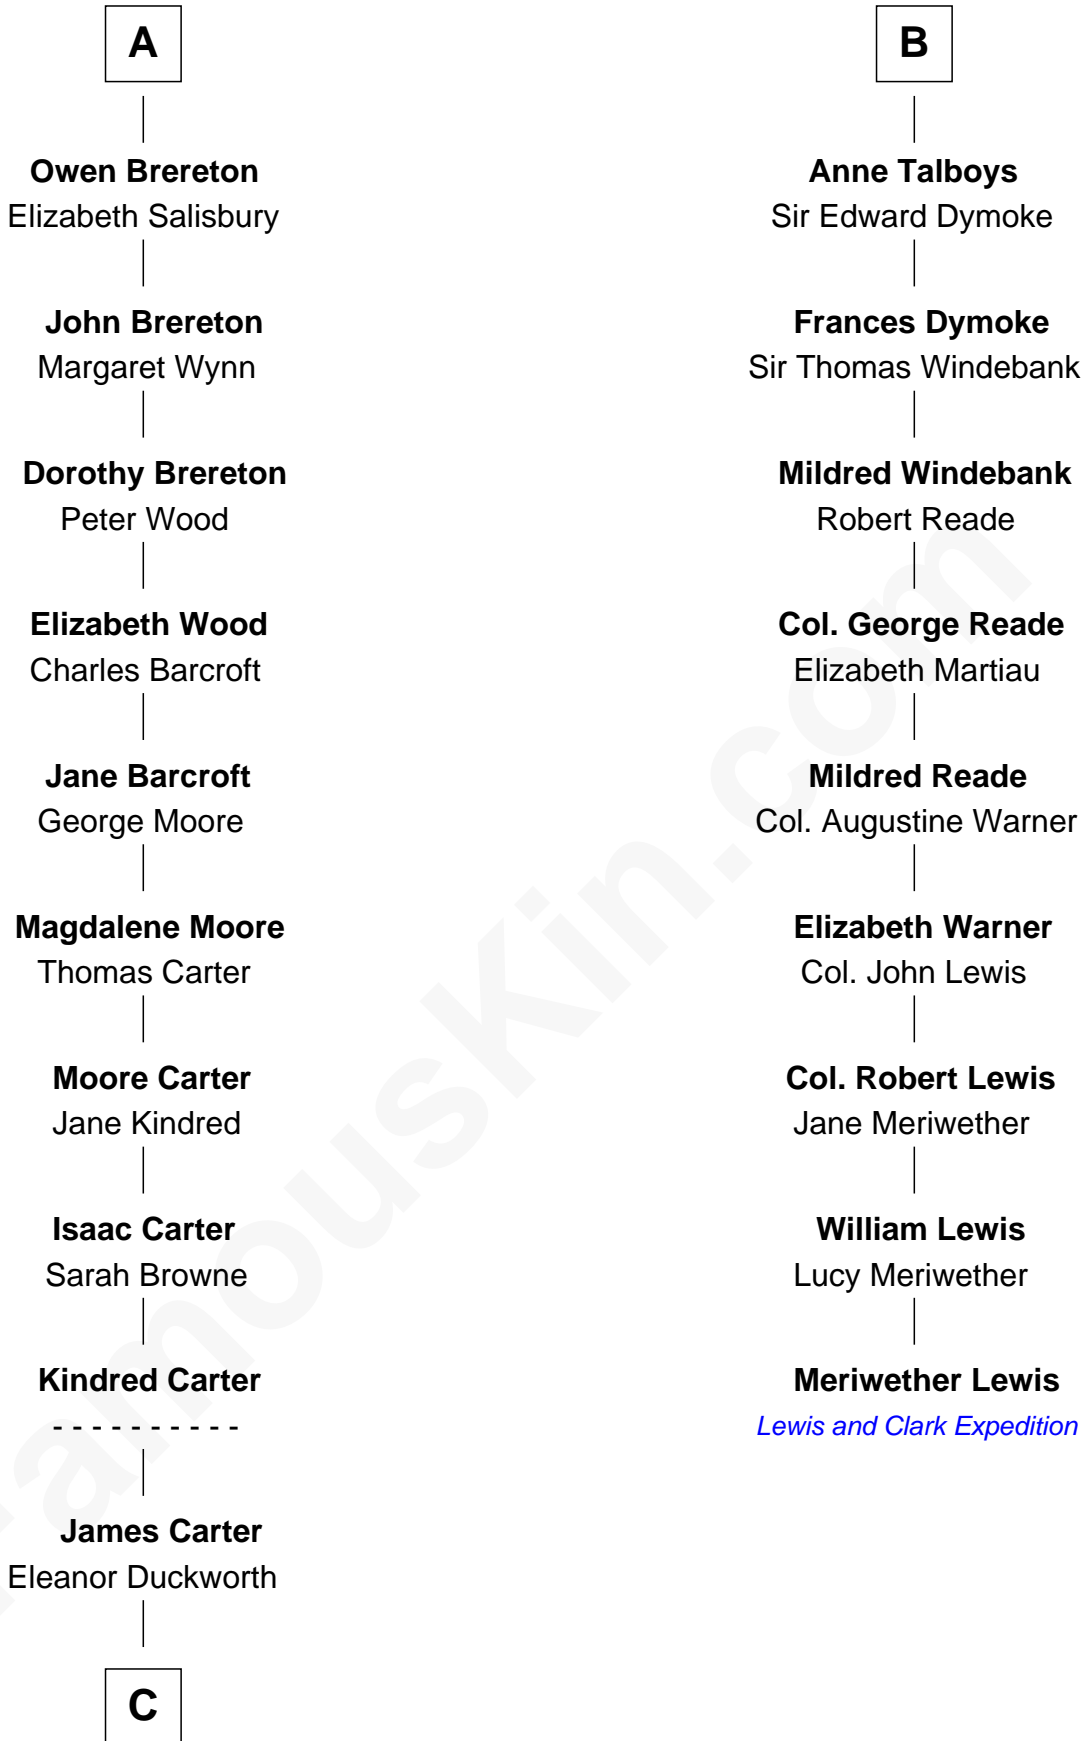

FamousKin.com Relationship Chart of

Jimmy Carter

39th U.S. President

15th cousin 6 times removed of

Meriwether Lewis

Lewis and Clark Expedition

Sir Robert de Holland

Maude la Zouche

C

—
Wiley Carter

Ann Ansley

—
Littleberry Walker Carter

Mary Ann Diligent Seals

—
William Archibald Carter

Nina Pratt

—
Earl Carter

Lillian Gordy

—
Jimmy Carter

39th U.S. President

FamousKin.com