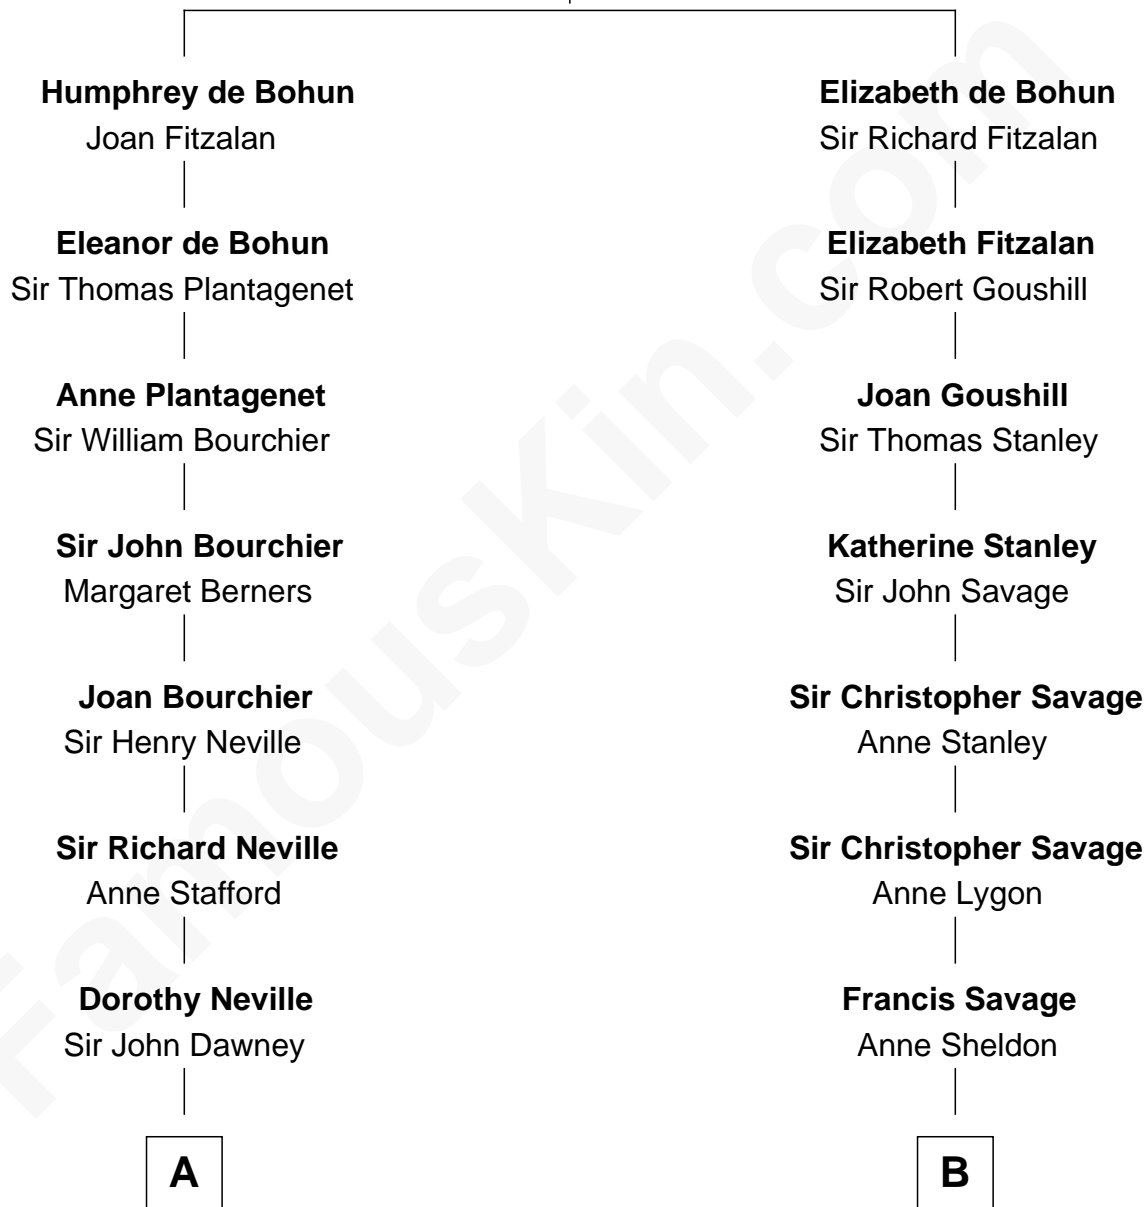

FamousKin.com Relationship Chart of

Jimmy Carter

39th U.S. President

14th cousin 6 times removed of

Meriwether Lewis

Lewis and Clark Expedition

Sir William de Bohun
Elizabeth de Badlesmere

C

—
James E. Pratt
Sophronia C. Cowan

—
Nina Pratt
William Archibald Carter

—
Earl Carter
Lillian Gordy

—
Jimmy Carter
39th U.S. President

FamousKin.com