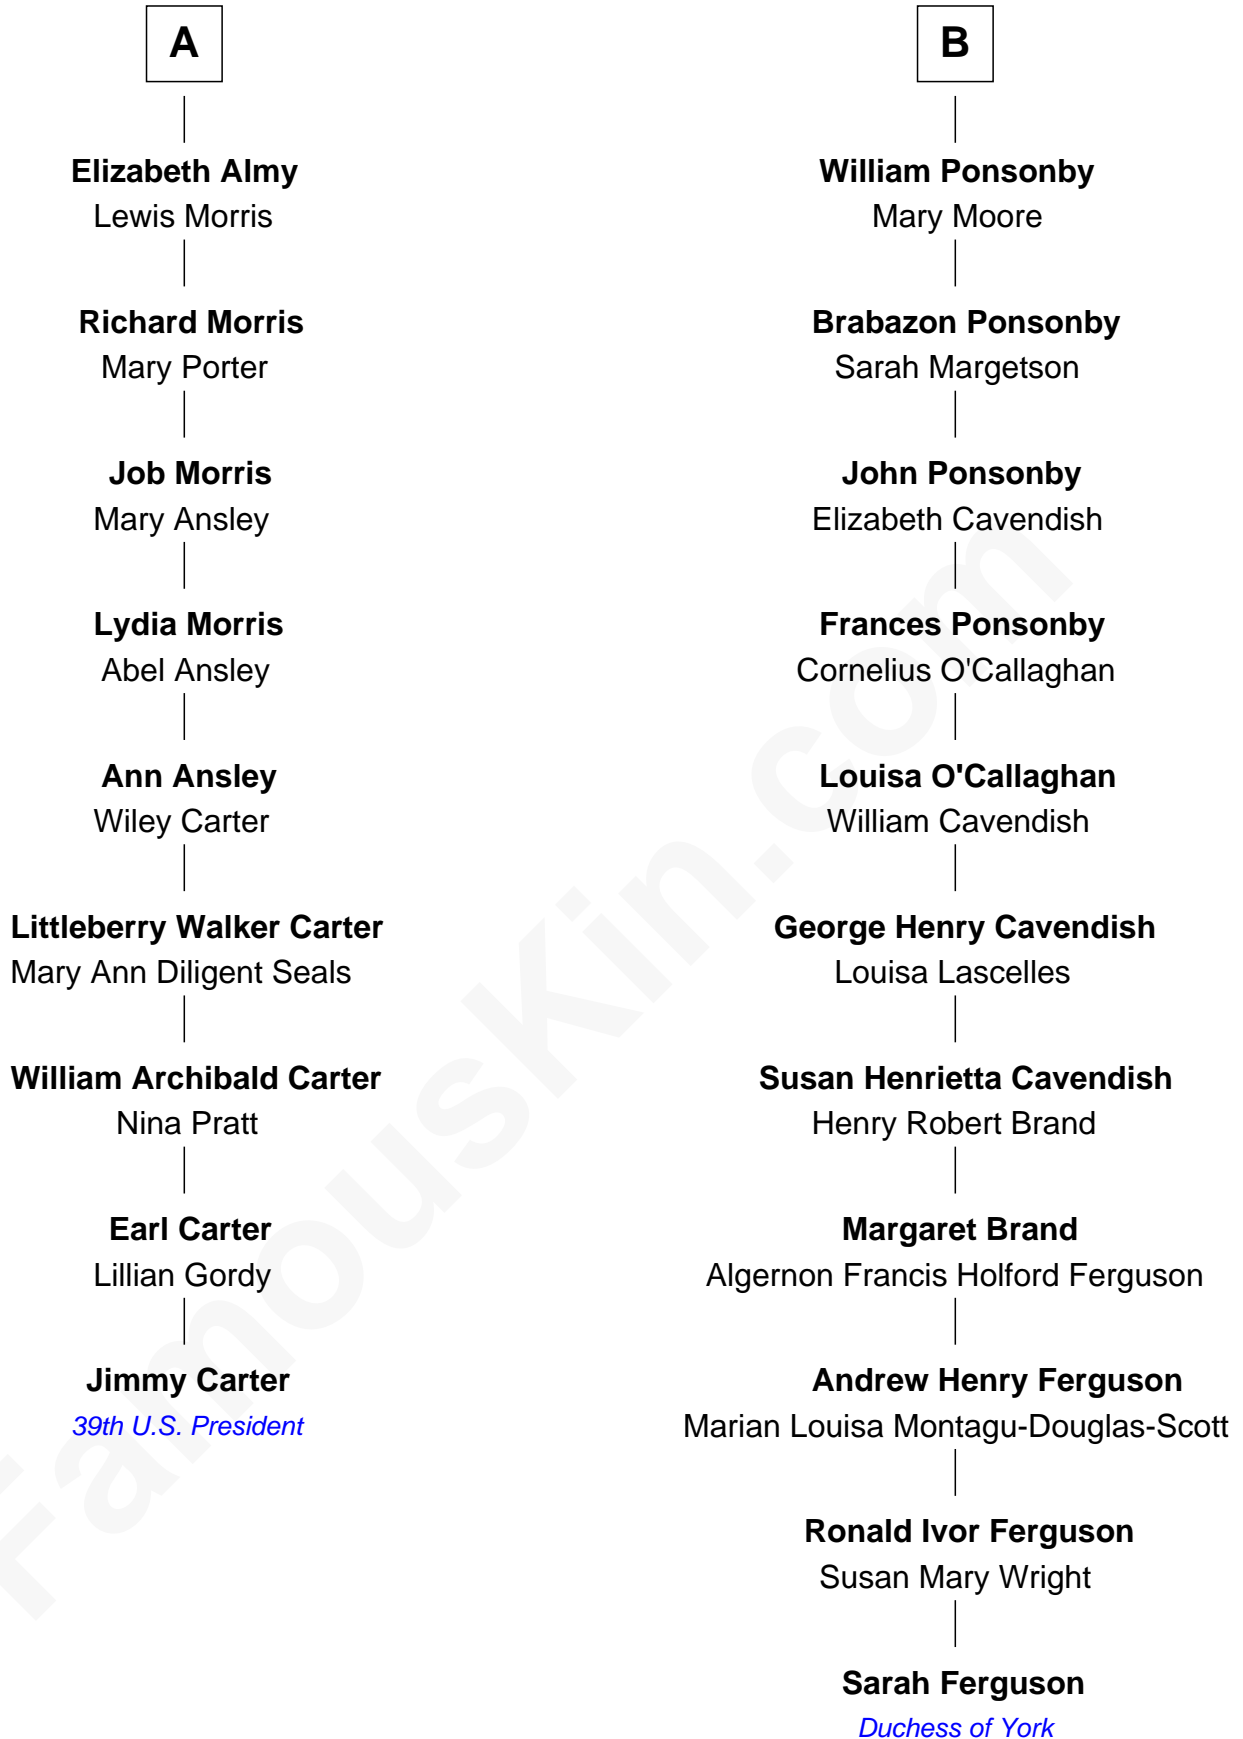

Sarah Ferguson photo by [Norbert Aepli](#) ([CC BY 3.0](#))