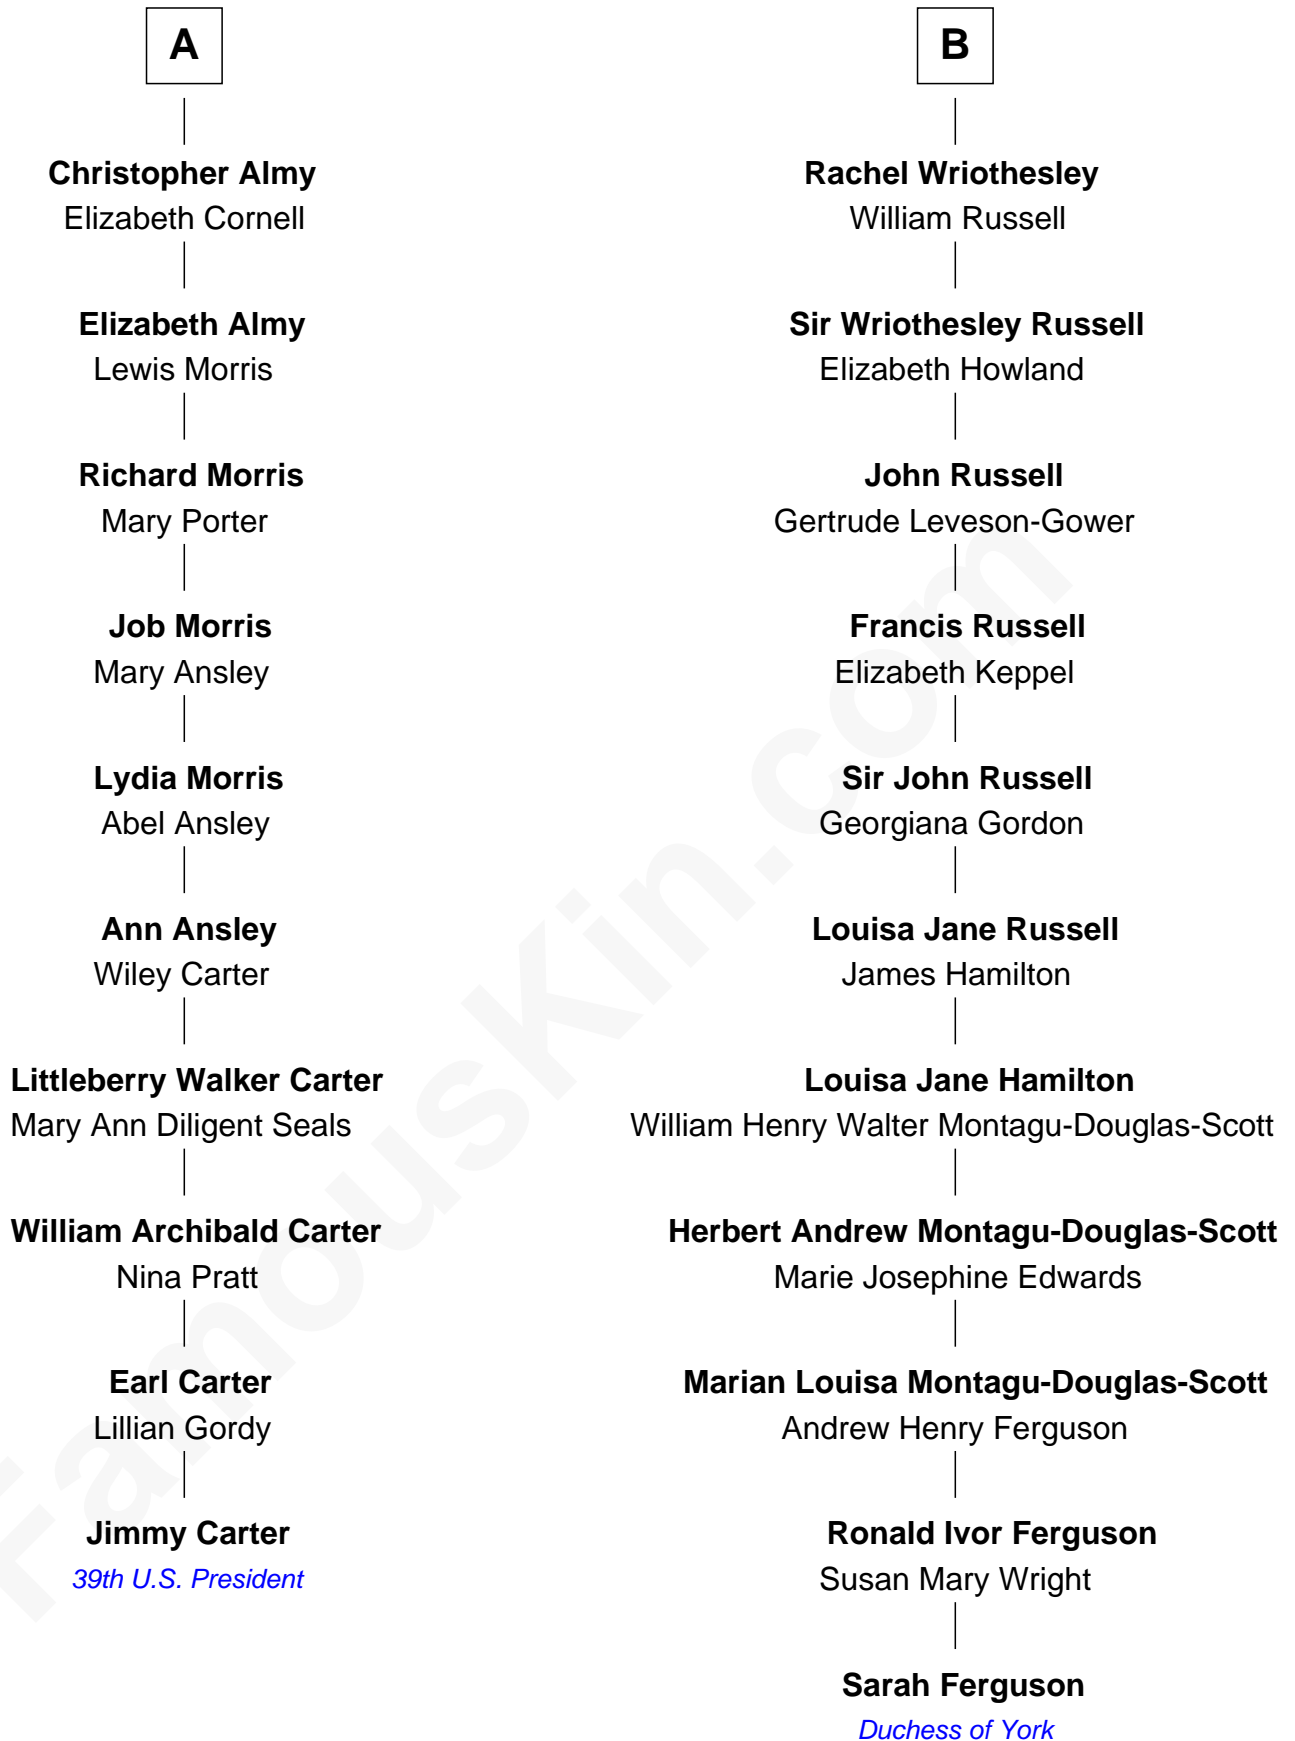

FamousKin.com Relationship Chart of

Jimmy Carter

39th U.S. President

16th cousin 1 time removed of

Sarah Ferguson

Duchess of York

Richard Woodville

Joan Bedlisgate

Sarah Ferguson photo by [Norbert Aepli](#) ([CC BY 3.0](#))