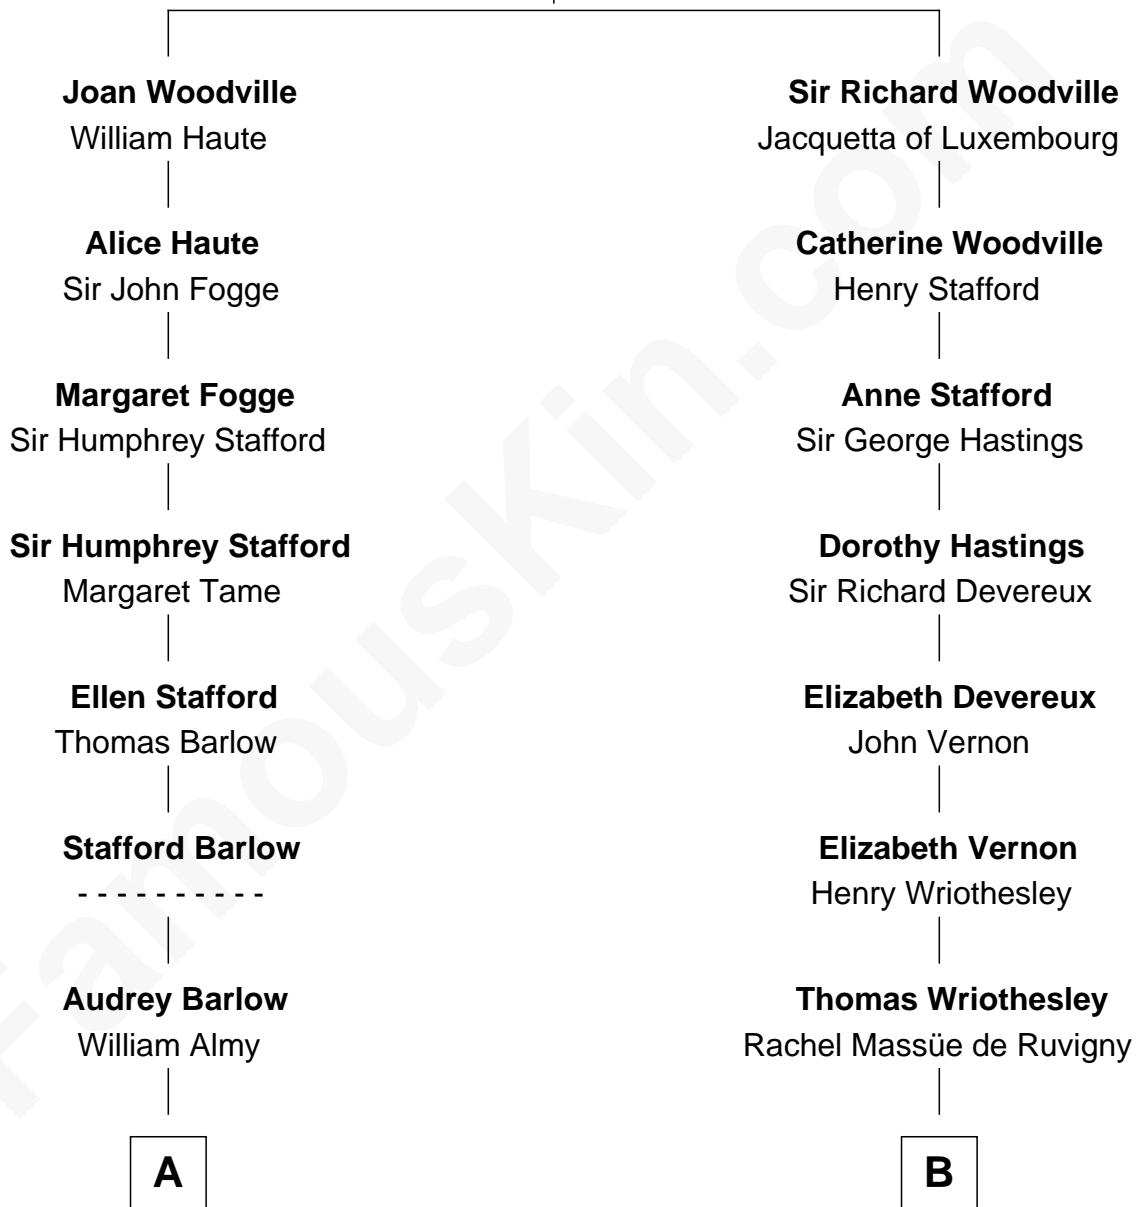

FamousKin.com Relationship Chart of

Jimmy Carter

39th U.S. President

16th cousin 1 time removed of

Sarah Ferguson

Duchess of York

Richard Woodville

Joan Bedlisgate

Sarah Ferguson photo by [Norbert Aepli](#) ([CC BY 3.0](#))