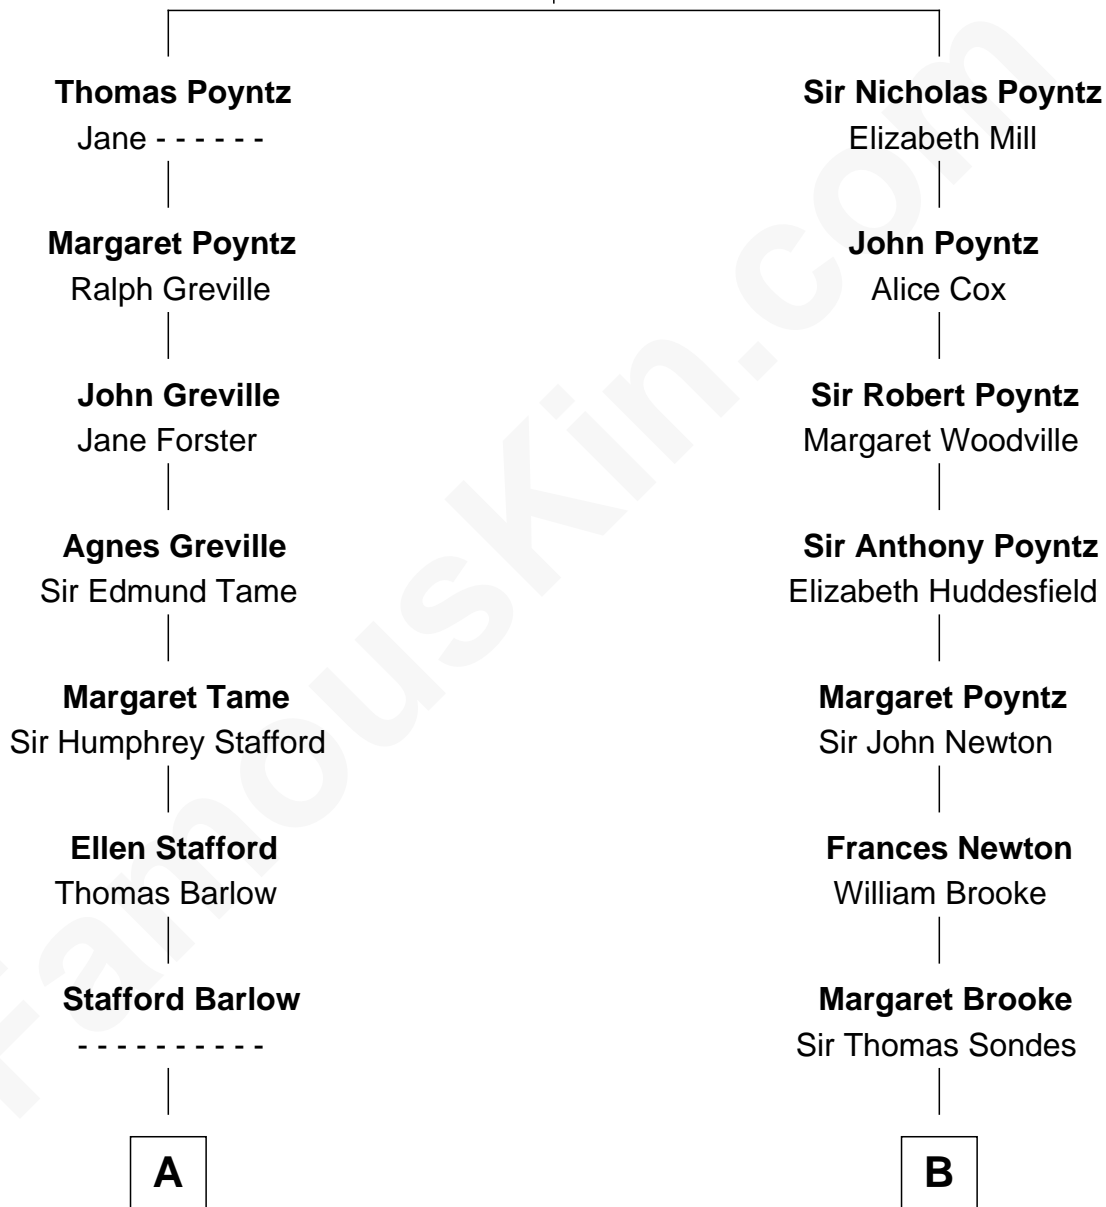

FamousKin.com Relationship Chart of

Jimmy Carter

39th U.S. President

17th cousin 3 times removed of

Sarah Ferguson

Duchess of York

Robert Poyntz
Katherine FitzNichol

C

Herbert Andrew Montagu-Douglas-Scott

Marie Josephine Edwards

Marian Louisa Montagu-Douglas-Scott

Andrew Henry Ferguson

Ronald Ivor Ferguson

Susan Mary Wright

Sarah Ferguson

Duchess of York