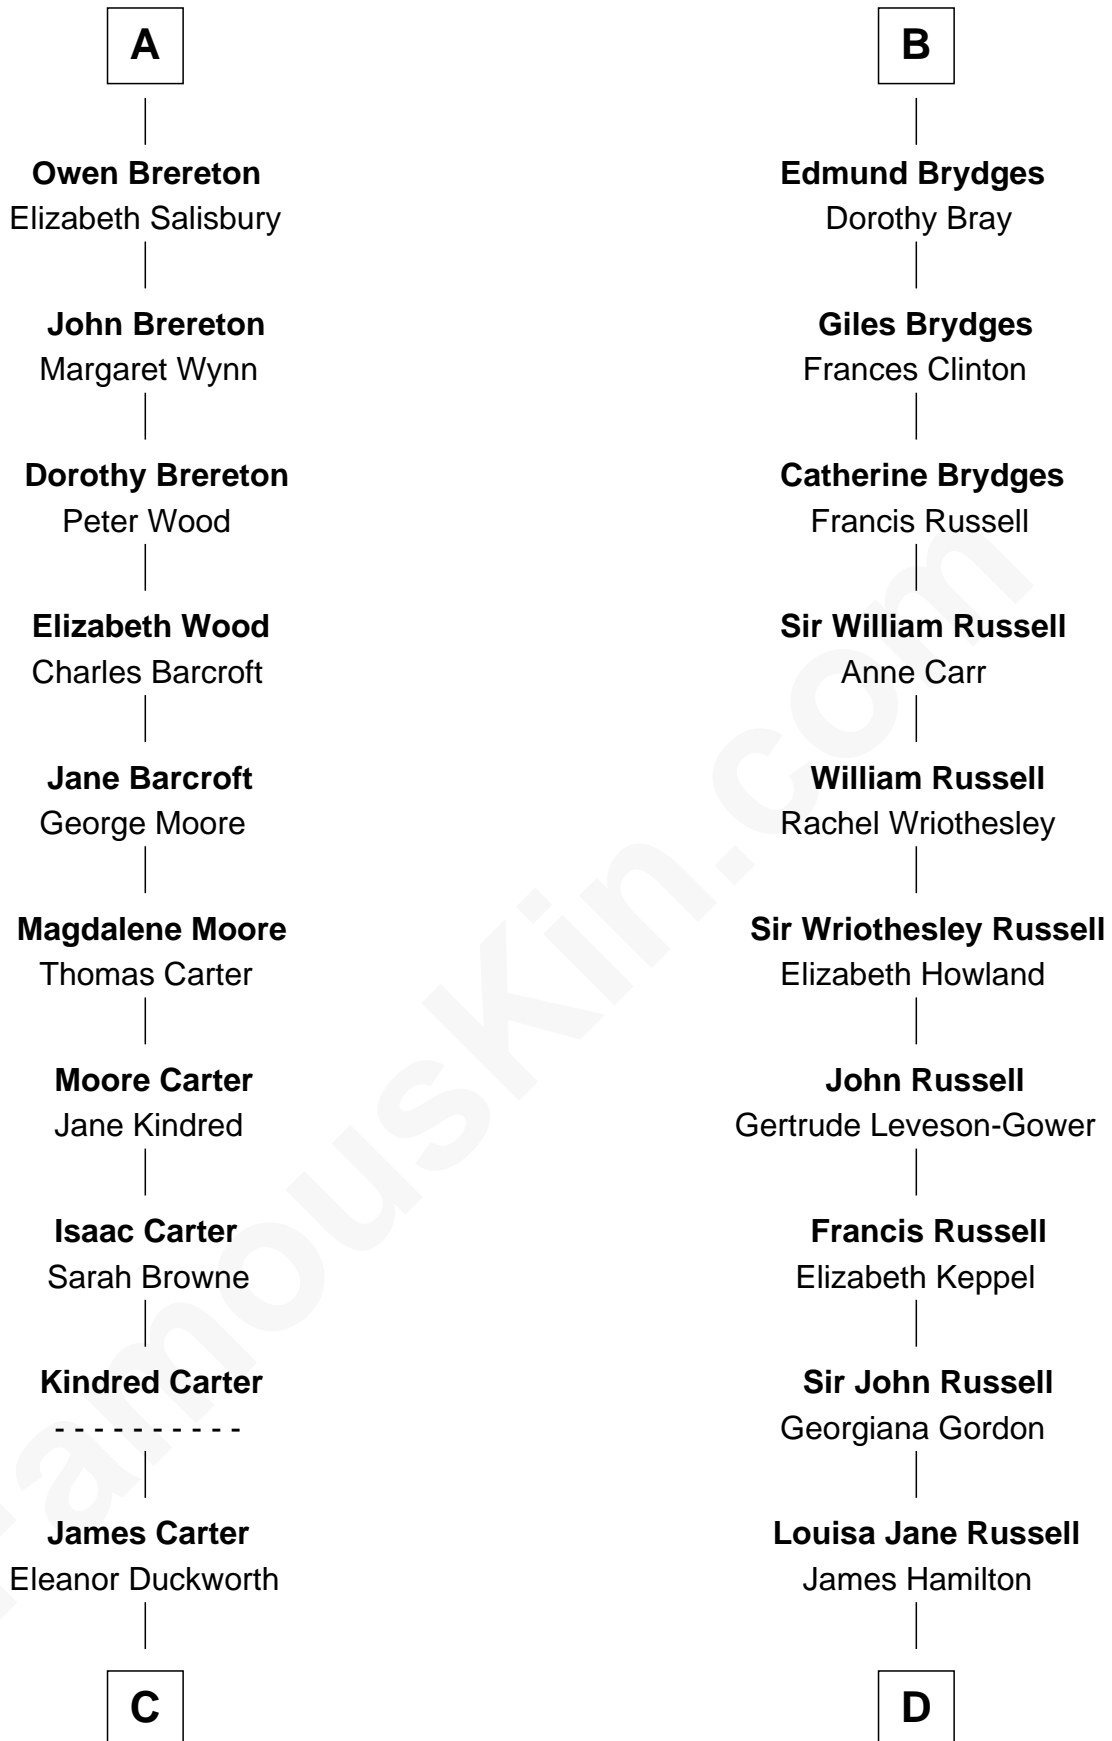

FamousKin.com Relationship Chart of

Jimmy Carter
39th U.S. President

21st cousin of

Sarah Ferguson
Duchess of York

Sir Robert de Holland
Maude la Zouche

Maude de Holland
Sir Thomas de Swinnerton

Sir Robert de Swinnerton
Elizabeth de Beke

Maud de Swinnerton
Sir William Ipstones

Alice Ipstones
Sir Randall Brereton

Sir William Brereton
Catherine Wylde

Edward Brereton
Elizabeth Roydon

John Brereton
Margaret Fychan

A

Thomas Holand
Joan Plantagenet

John de Holand
Elizabeth of Lancaster

Constance de Holand
Sir John Grey

Sir Edmund Grey
Katherine Percy

Anne Grey
Sir John Grey

Edmund Grey
Florence Hastings

Elizabeth Grey
John Brydges

B

C

Wiley Carter
Ann Ansley

Littleberry Walker Carter
Mary Ann Diligent Seals

William Archibald Carter
Nina Pratt

Earl Carter
Lillian Gordy

Jimmy Carter
39th U.S. President

D

Louisa Jane Hamilton
William Henry Walter Montagu-Douglas-Scott