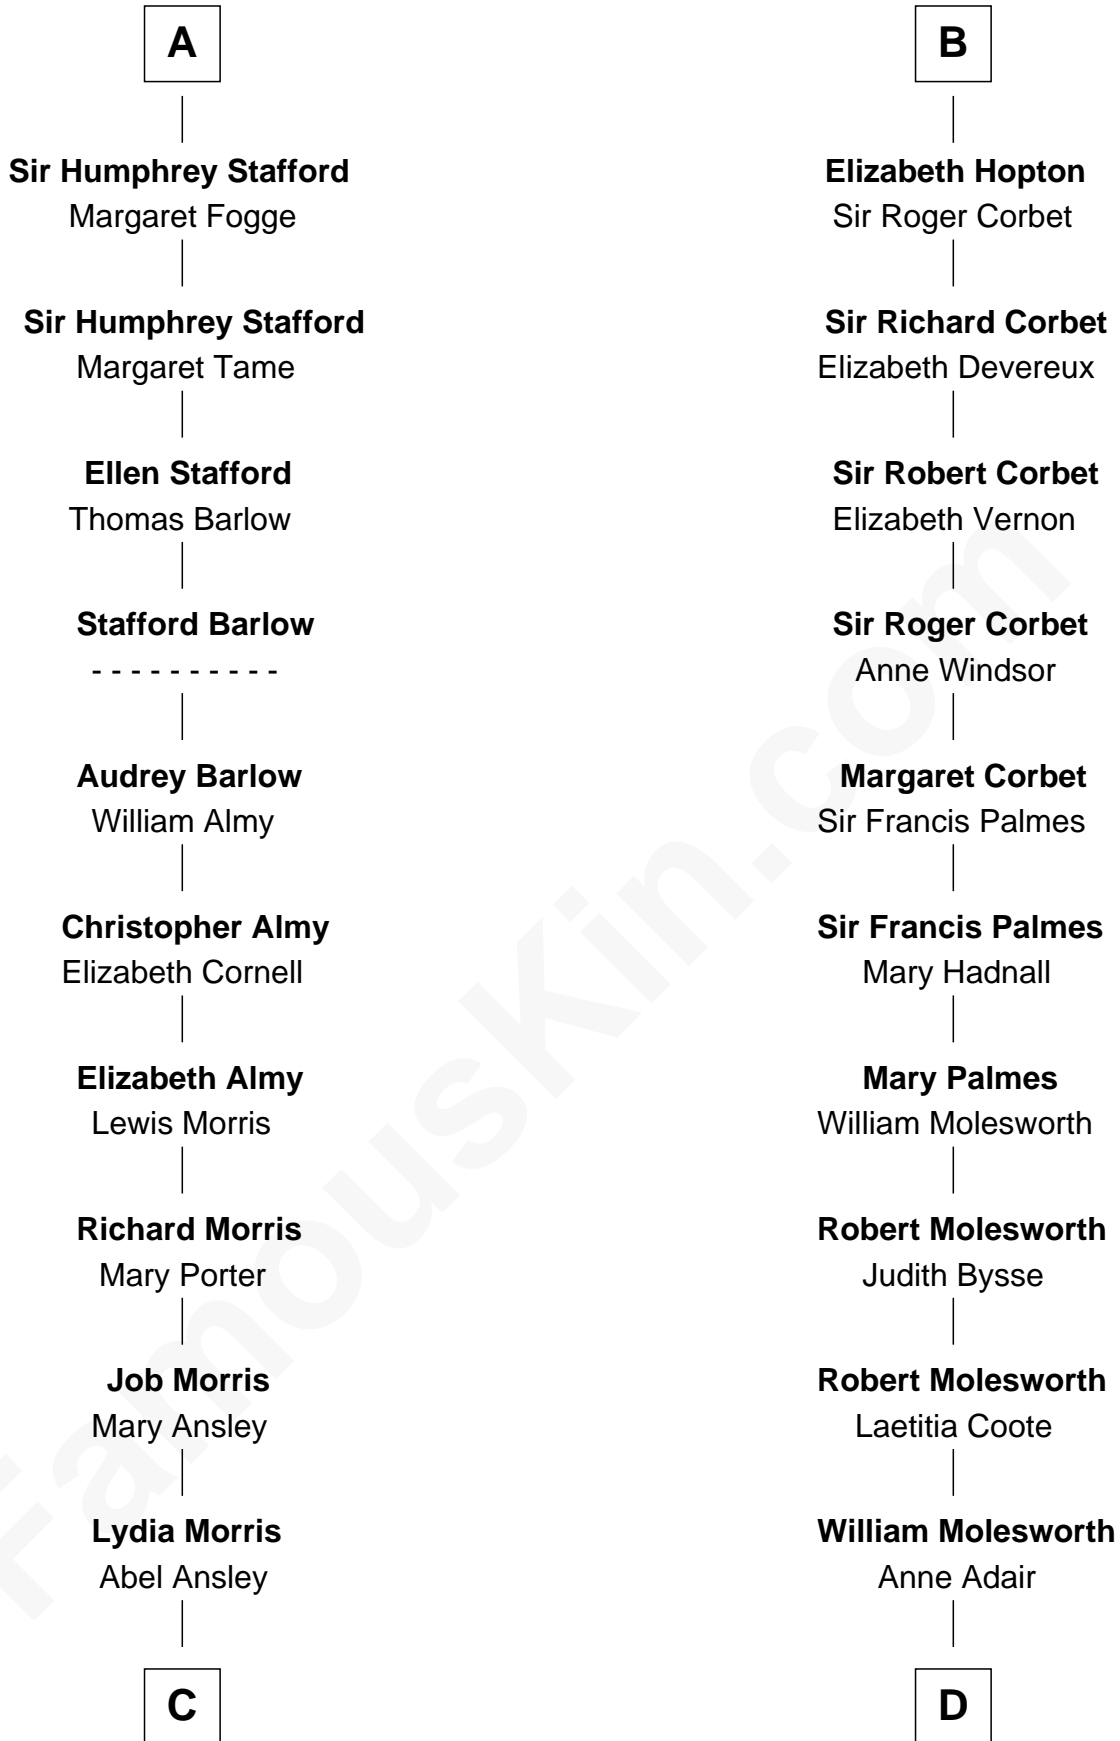

# FamousKin.com Relationship Chart of

**Jimmy Carter**  
39th U.S. President

21st cousin of

**Olivia De Havilland**  
Movie Actress

**John de Botetourte**  
Maud FitzThomas

**C**

**Ann Ansley**  
Wiley Carter

**Littleberry Walker Carter**  
Mary Ann Diligent Seals

**William Archibald Carter**  
Nina Pratt

**Earl Carter**  
Lillian Gordy

**Jimmy Carter**  
*39th U.S. President*

**D**

**Richard Molesworth**  
Catherine Cobb

**John Molesworth**  
Louise Tomkyns

**Margaret Letitia Molesworth**  
Charles Richard De Havilland

**Walter Augustus De Havilland**  
Lillian Augusta Ruse

**Olivia De Havilland**  
*Movie Actress*