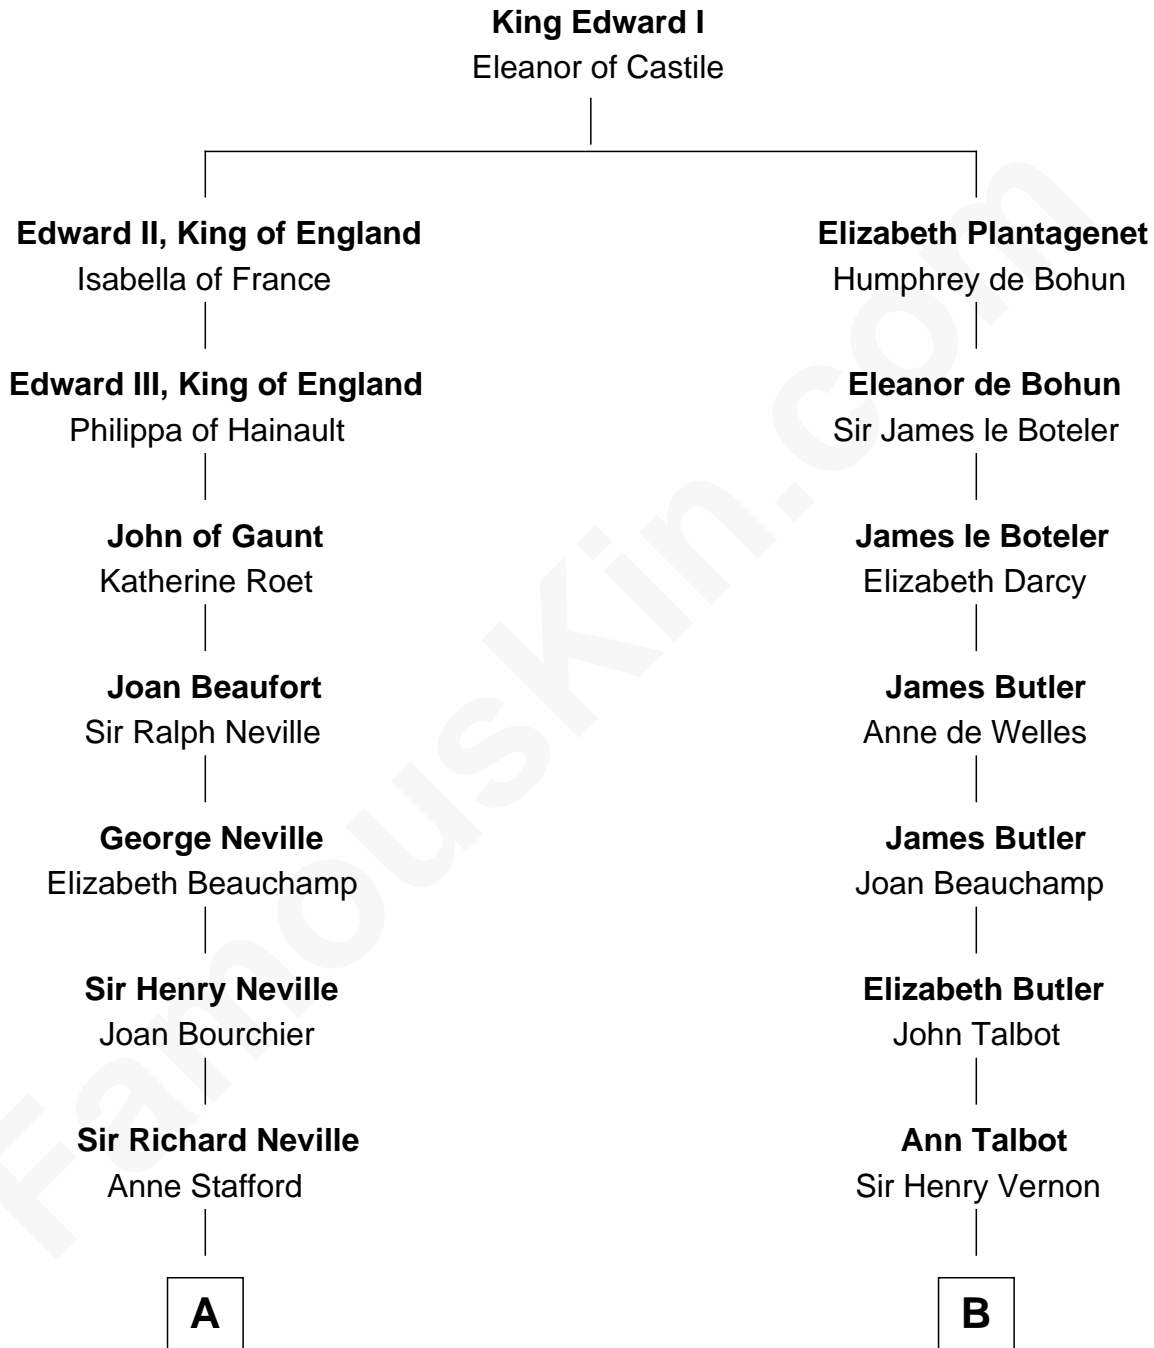

FamousKin.com Relationship Chart of

Jimmy Carter

39th U.S. President

19th cousin 2 times removed of

Olivia De Havilland

Movie Actress

C

Mary Kay
John Pratt

James E. Pratt
Sophronia C. Cowan

Nina Pratt
William Archibald Carter

Earl Carter
Lillian Gordy

Jimmy Carter
39th U.S. President

D

Margaret Letitia Molesworth
Charles Richard De Havilland

Walter Augustus De Havilland
Lillian Augusta Ruse