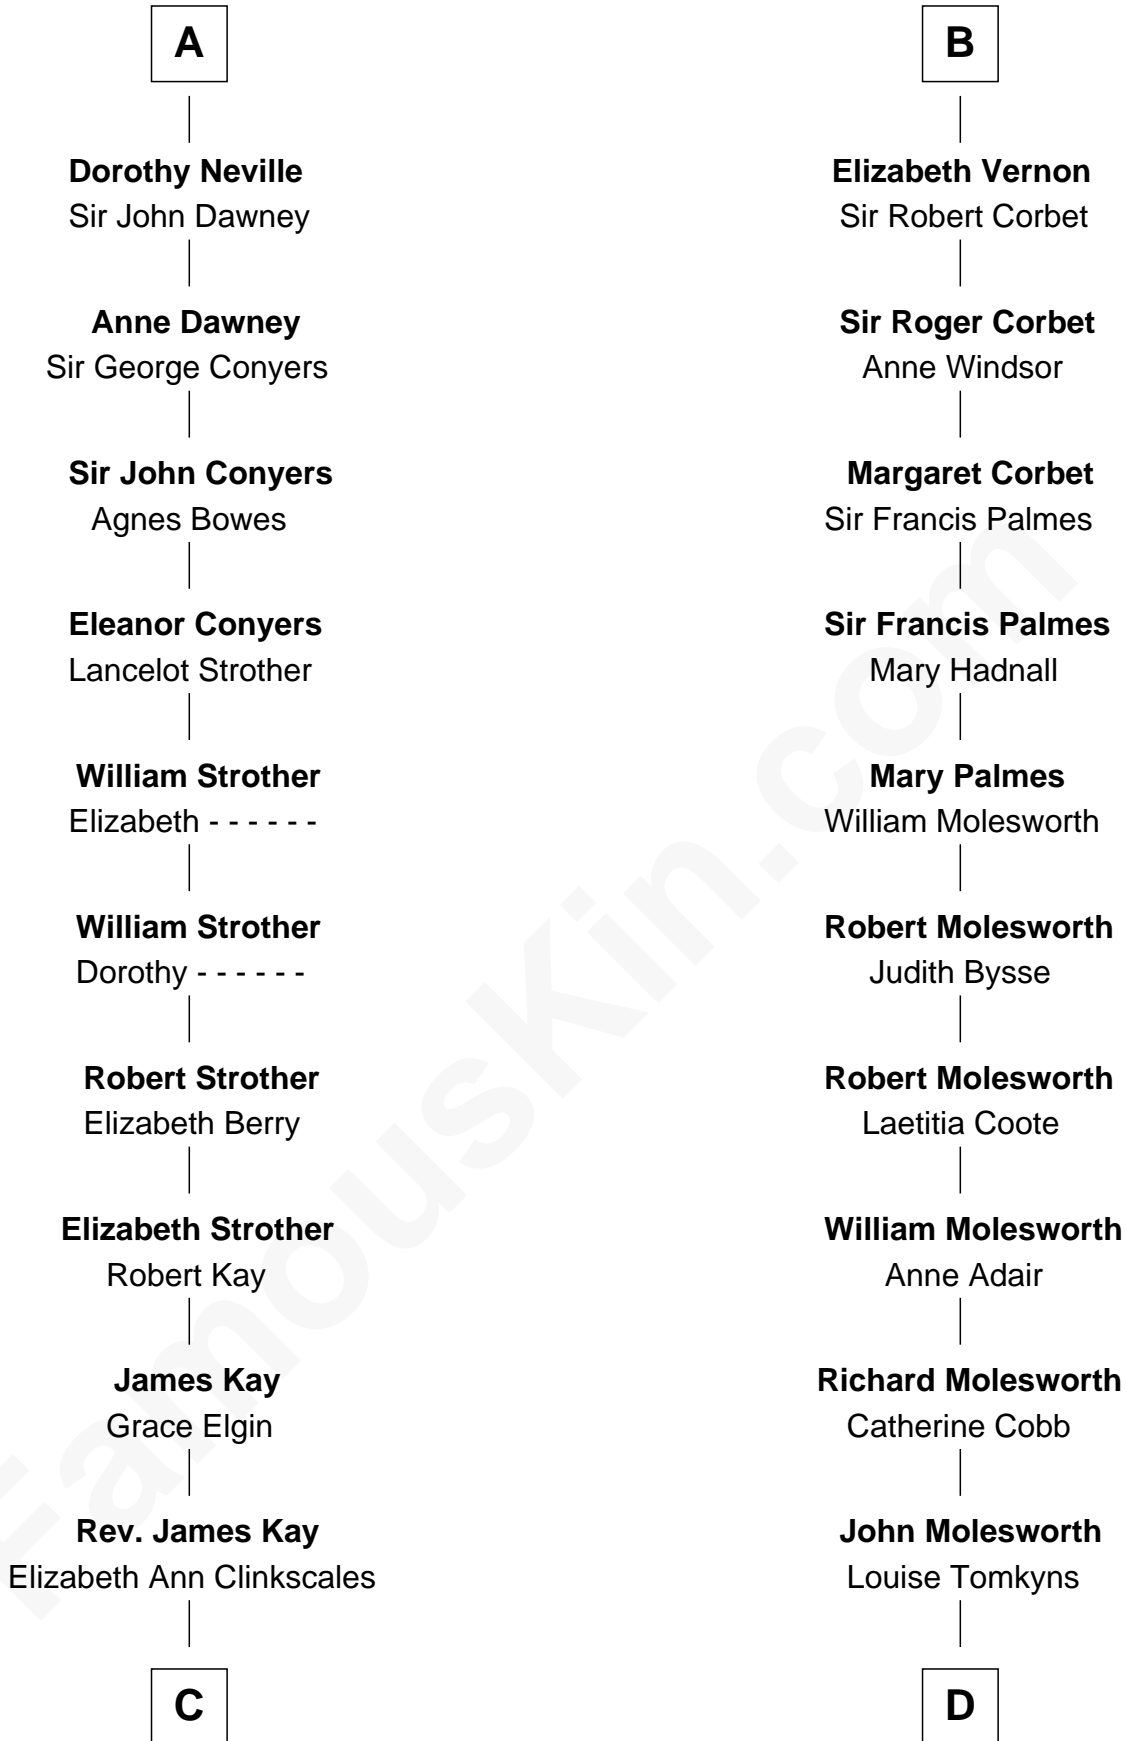

FamousKin.com Relationship Chart of

Jimmy Carter

39th U.S. President

19th cousin 2 times removed of

Olivia De Havilland

Movie Actress

C

Mary Kay
John Pratt

James E. Pratt
Sophronia C. Cowan

Nina Pratt
William Archibald Carter

Earl Carter
Lillian Gordy

Jimmy Carter
39th U.S. President

D

Margaret Letitia Molesworth
Charles Richard De Havilland

Walter Augustus De Havilland
Lillian Augusta Ruse