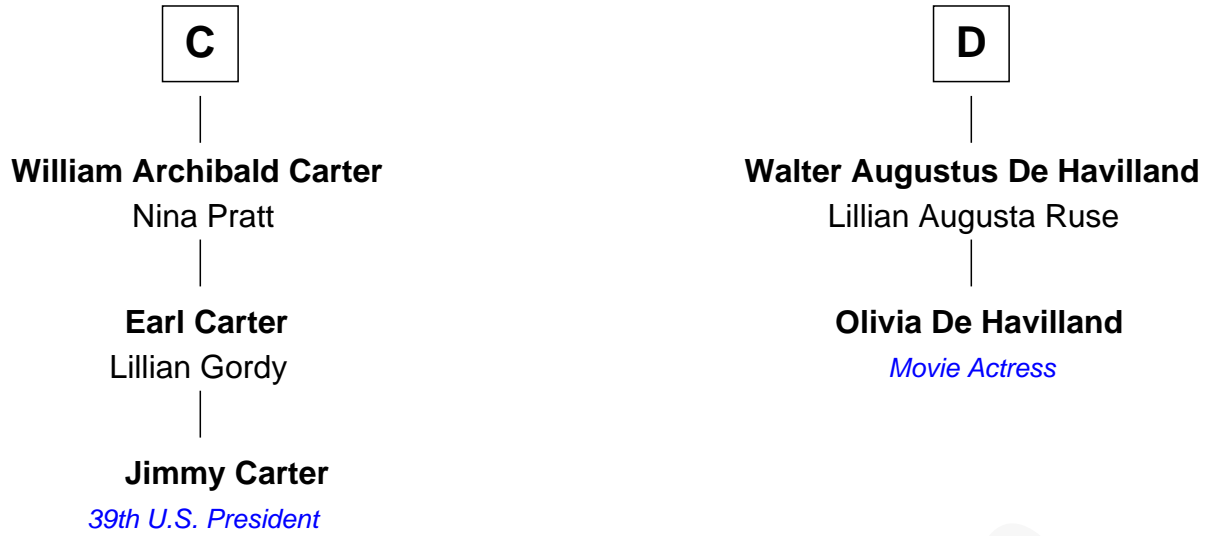

# FamousKin.com Relationship Chart of

**Jimmy Carter**

*39th U.S. President*

18th cousin 1 time removed of

**Olivia De Havilland**

*Movie Actress*

**Ralph de Stafford**

*with wife  
Katherine de Hastang*

Sir Richard Corbet

**Sir Humphrey Stafford**

Margaret Tame

**Sir Robert Corbet**

Elizabeth Vernon

**A**

**B**

FamousKin.com