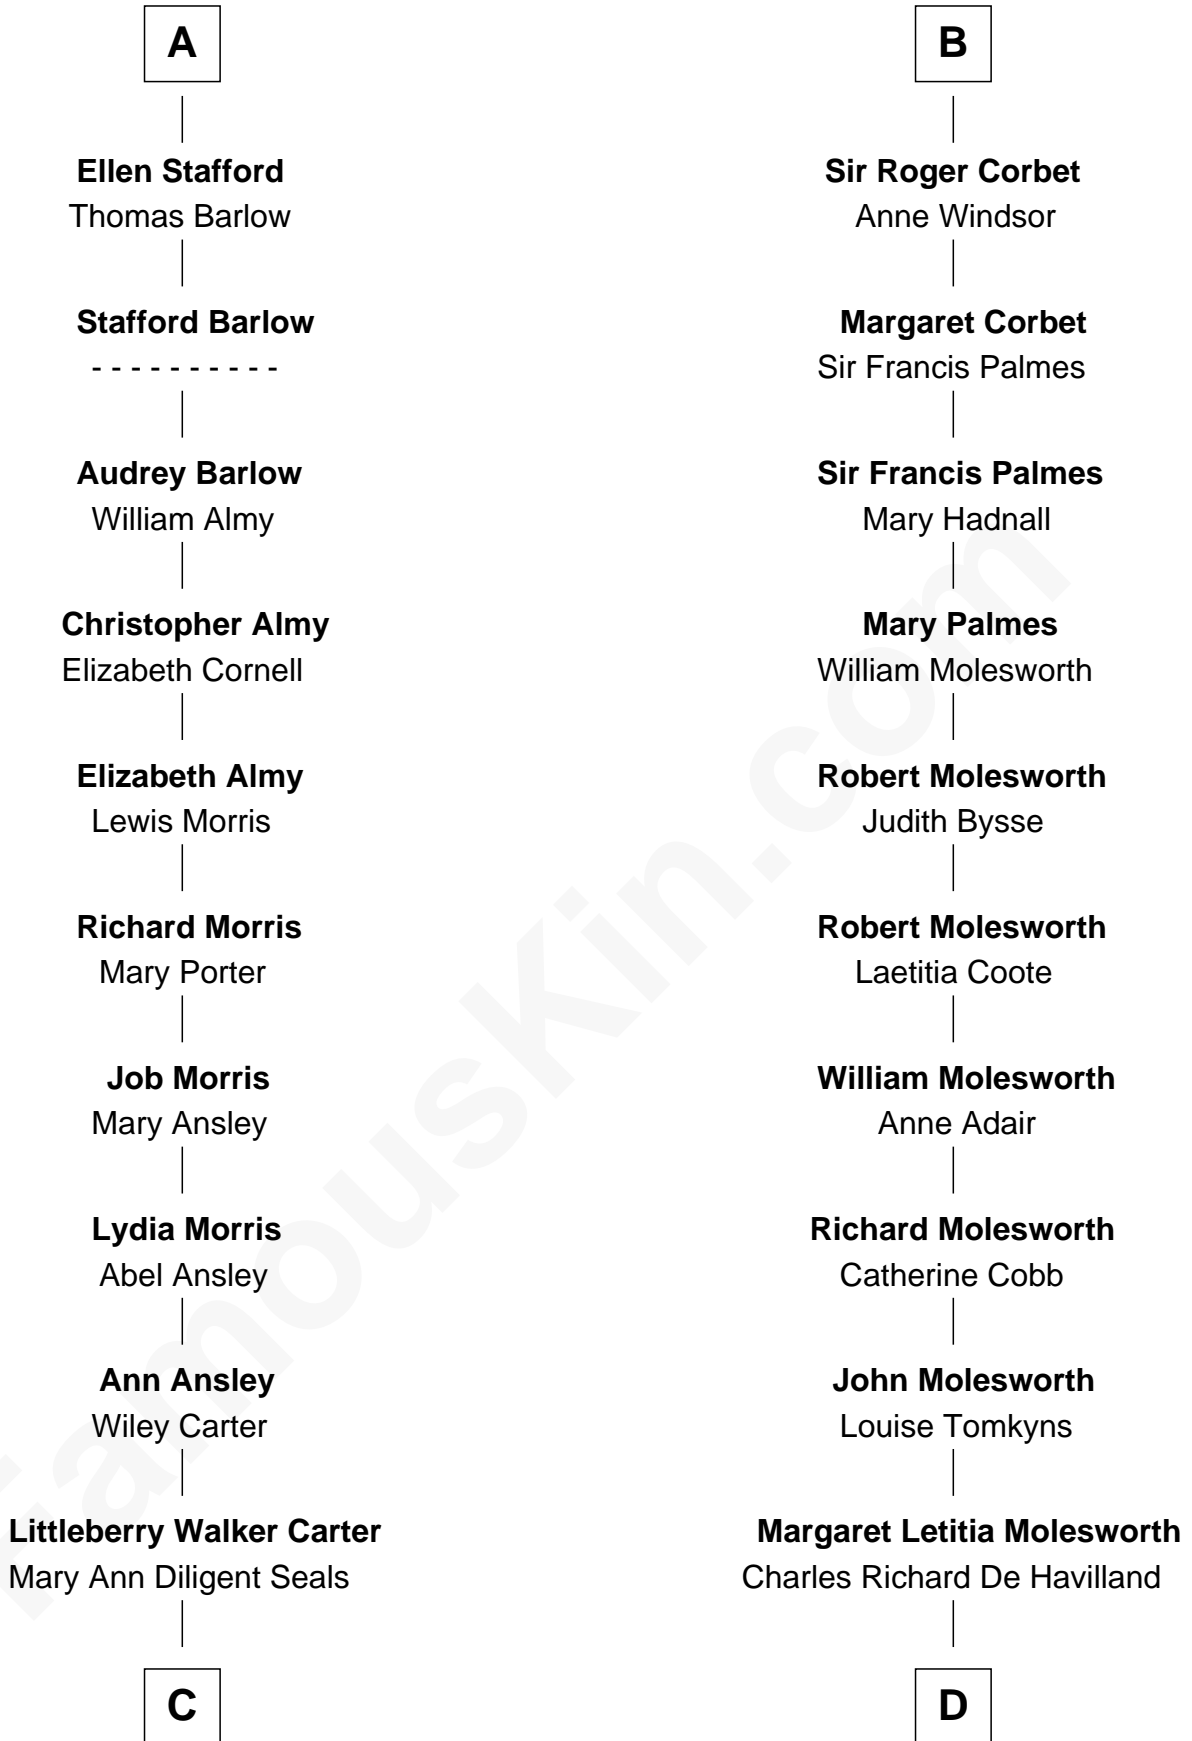

# FamousKin.com Relationship Chart of

**Jimmy Carter**

*39th U.S. President*

18th cousin 1 time removed of

**Olivia De Havilland**

*Movie Actress*

**Ralph de Stafford**

*with wife  
Katherine de Hastang*

Elizabeth Belknap

**Humphrey Stafford**

Katherine Fray

**Anne Ferrers**

Sir Walter Devereux

**Sir Humphrey Stafford**

Margaret Fogge

**Elizabeth Devereux**

Sir Richard Corbet

**Sir Humphrey Stafford**

Margaret Tame

**Sir Robert Corbet**

Elizabeth Vernon

**A**

**B**

FamousKin.com