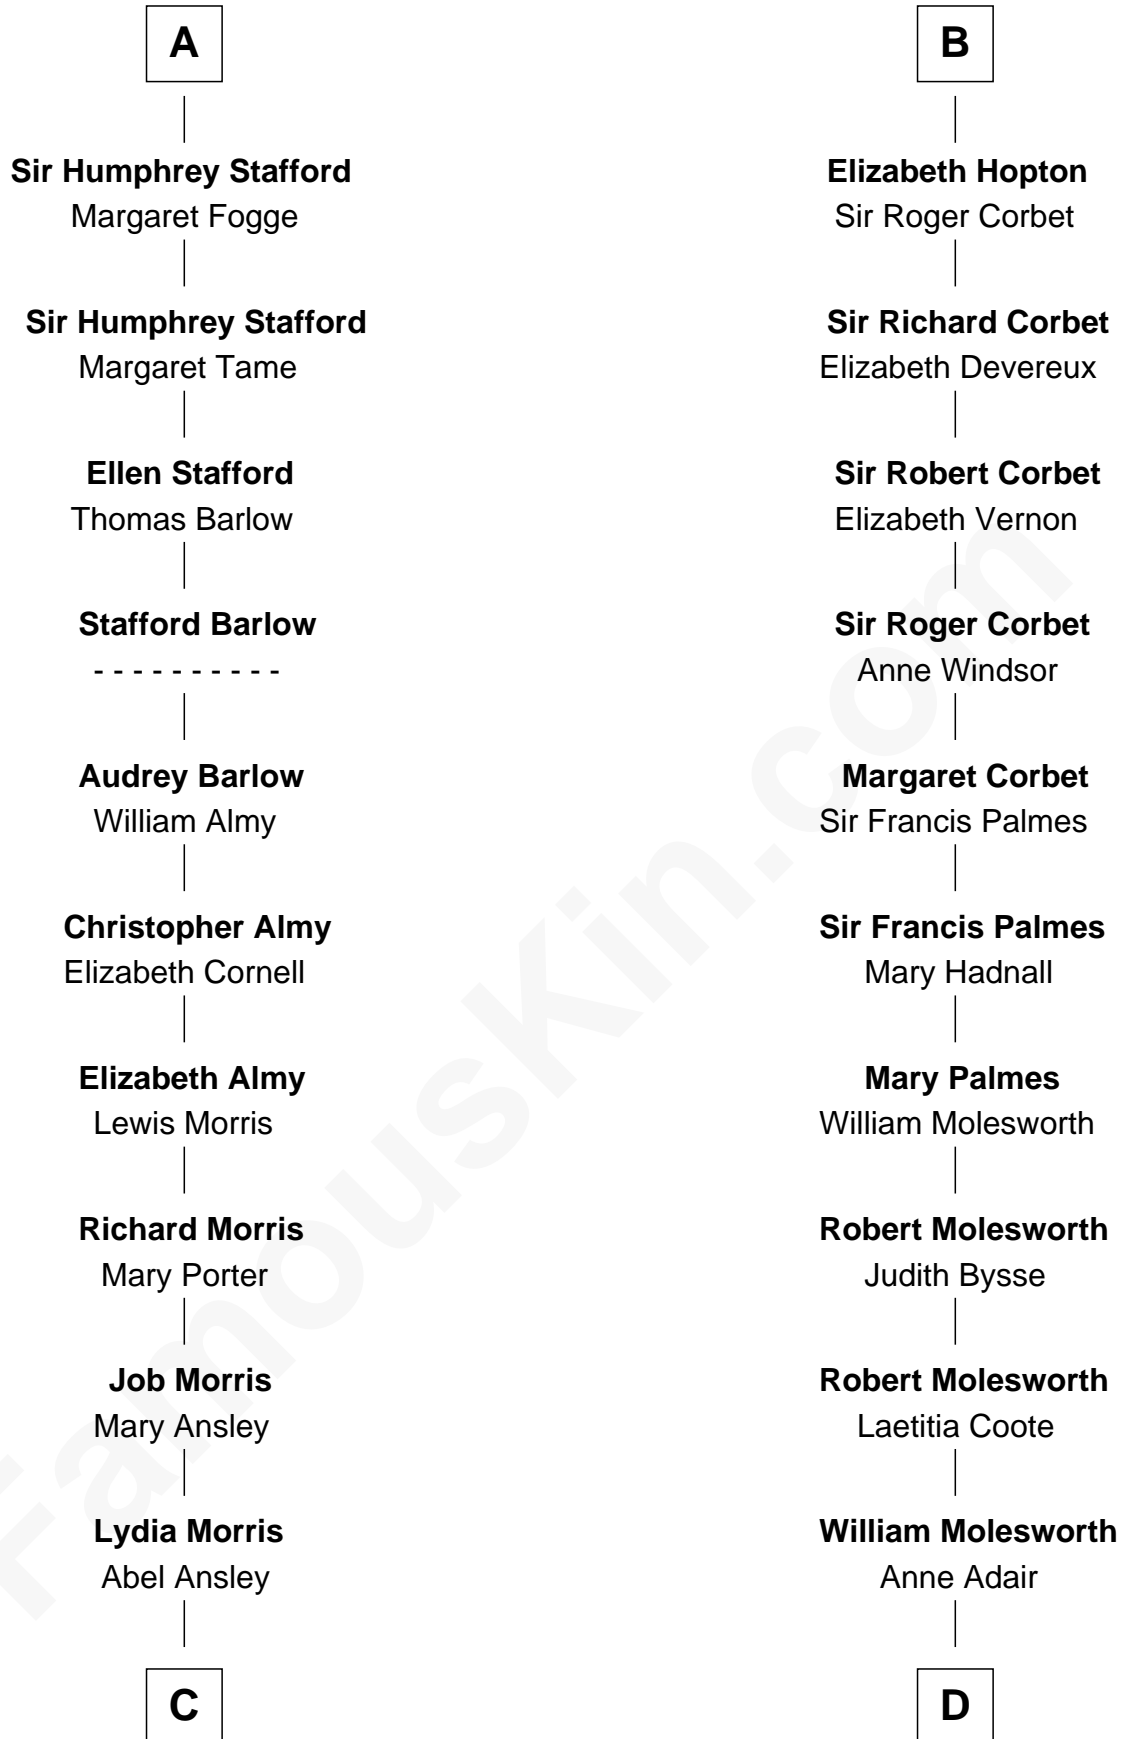

FamousKin.com Relationship Chart of

Jimmy Carter
39th U.S. President

21st cousin of

Joan Fontaine
Movie Actress

John de Botetourte
Maud FitzThomas

C

Ann Ansley
Wiley Carter

Littleberry Walker Carter
Mary Ann Diligent Seals

William Archibald Carter
Nina Pratt

Earl Carter
Lillian Gordy

Jimmy Carter
39th U.S. President

D

Richard Molesworth
Catherine Cobb

John Molesworth
Louise Tomkyns

Margaret Letitia Molesworth
Charles Richard De Havilland