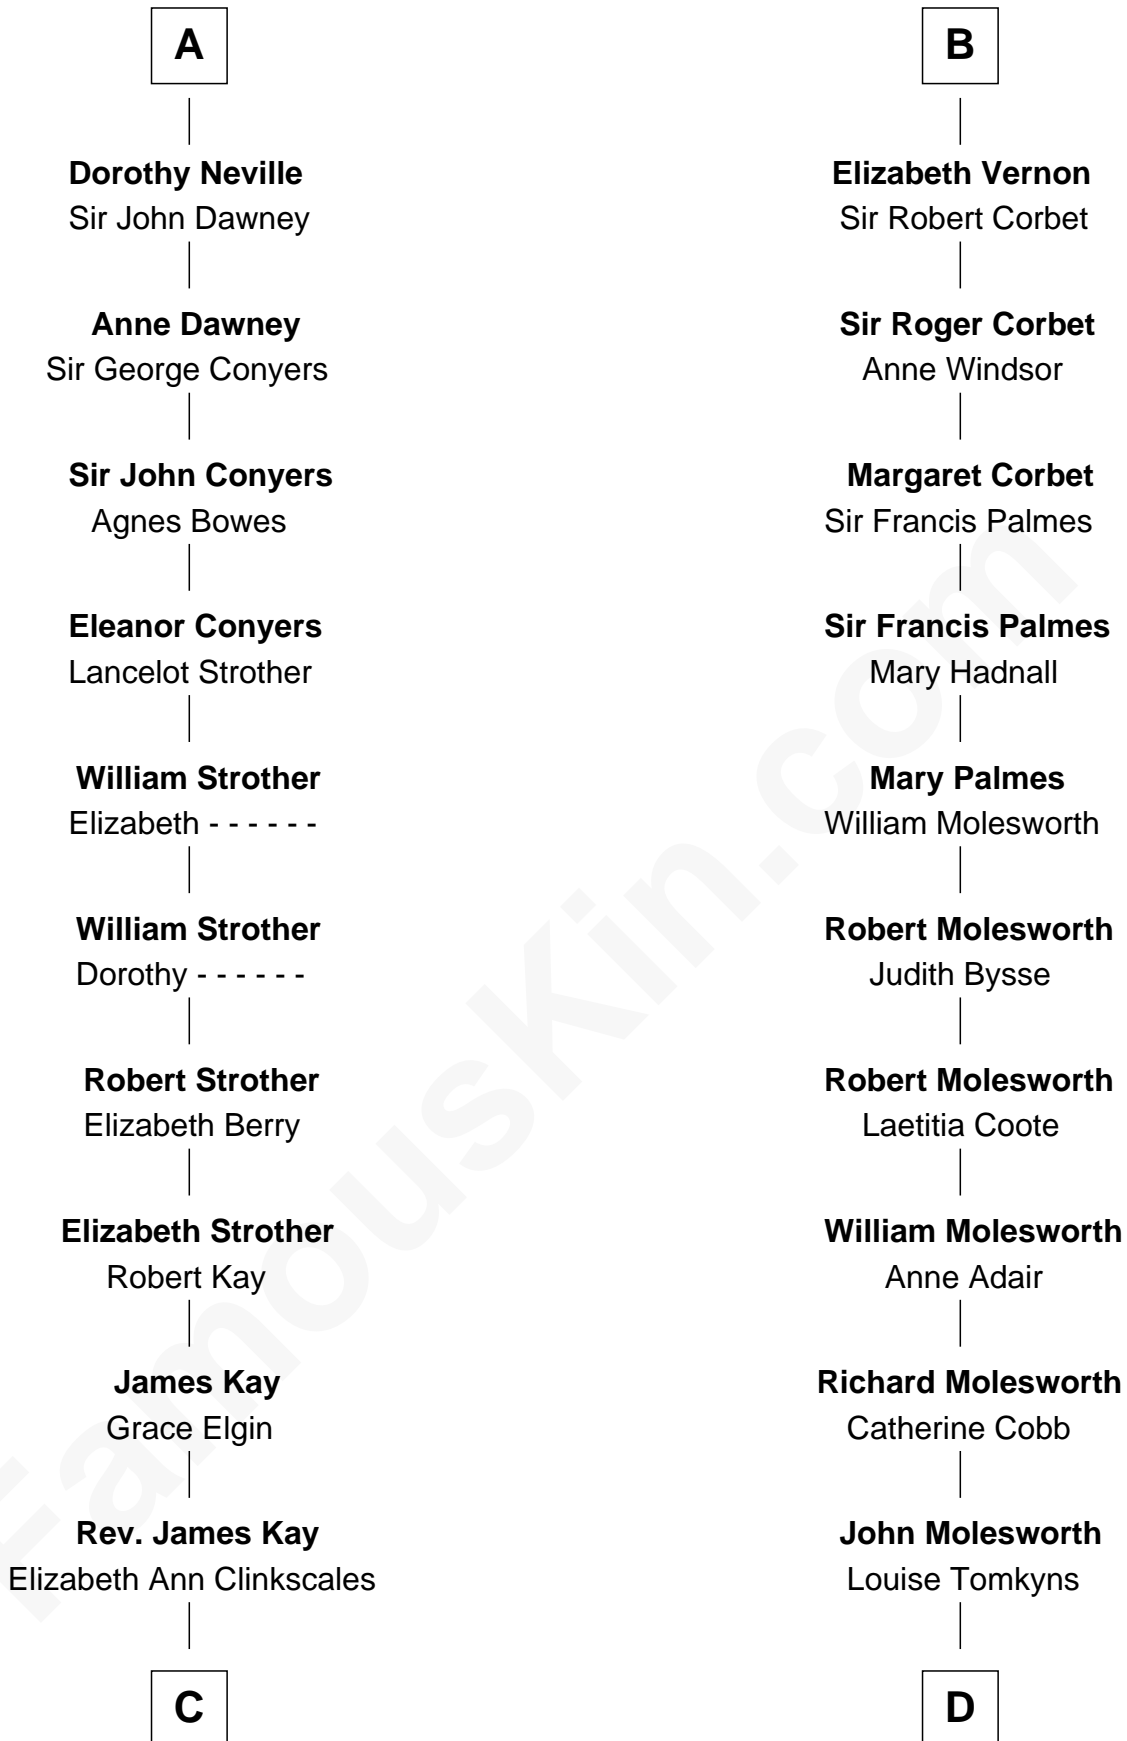

FamousKin.com Relationship Chart of

Jimmy Carter
39th U.S. President

19th cousin 2 times removed of

Joan Fontaine
Movie Actress

C

Mary Kay
John Pratt

James E. Pratt
Sophronia C. Cowan

Nina Pratt
William Archibald Carter

Earl Carter
Lillian Gordy

Jimmy Carter
39th U.S. President

D

Margaret Letitia Molesworth
Charles Richard De Havilland

Walter Augustus De Havilland
Lillian Augusta Ruse

Joan Fontaine
Movie Actress

FamousKin.com