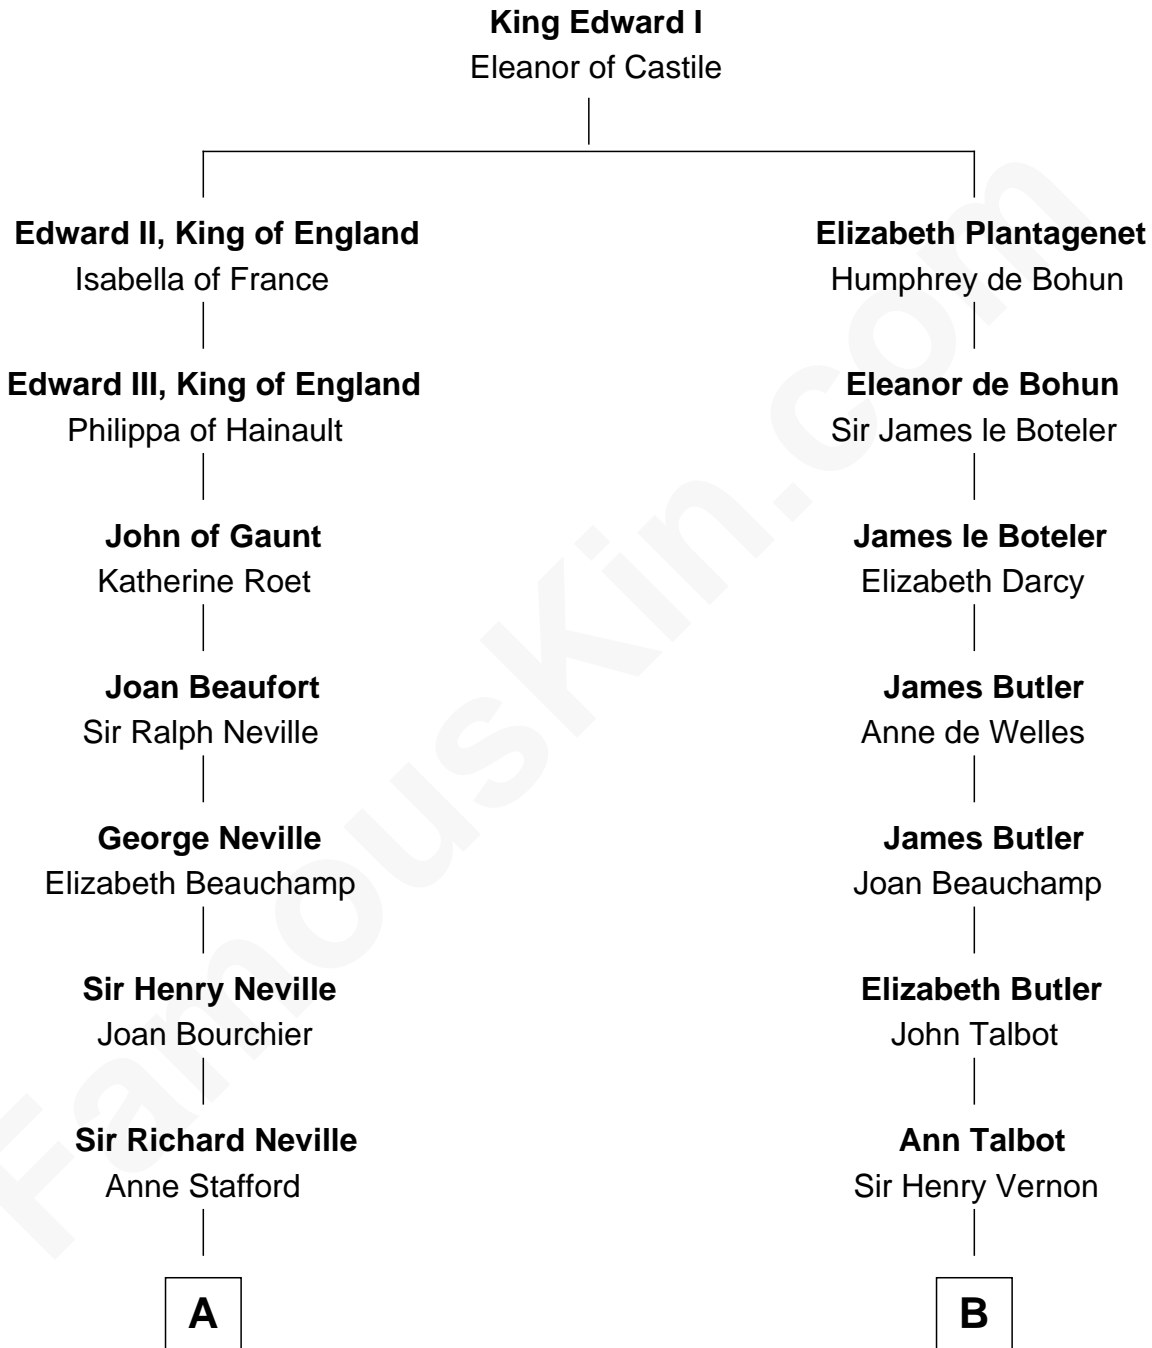

FamousKin.com Relationship Chart of

Jimmy Carter
39th U.S. President

19th cousin 2 times removed of

Joan Fontaine
Movie Actress

C

Mary Kay
John Pratt

James E. Pratt
Sophronia C. Cowan

Nina Pratt
William Archibald Carter

Earl Carter
Lillian Gordy

Jimmy Carter
39th U.S. President

D

Margaret Letitia Molesworth
Charles Richard De Havilland

Walter Augustus De Havilland
Lillian Augusta Ruse

Joan Fontaine
Movie Actress

FamousKin.com