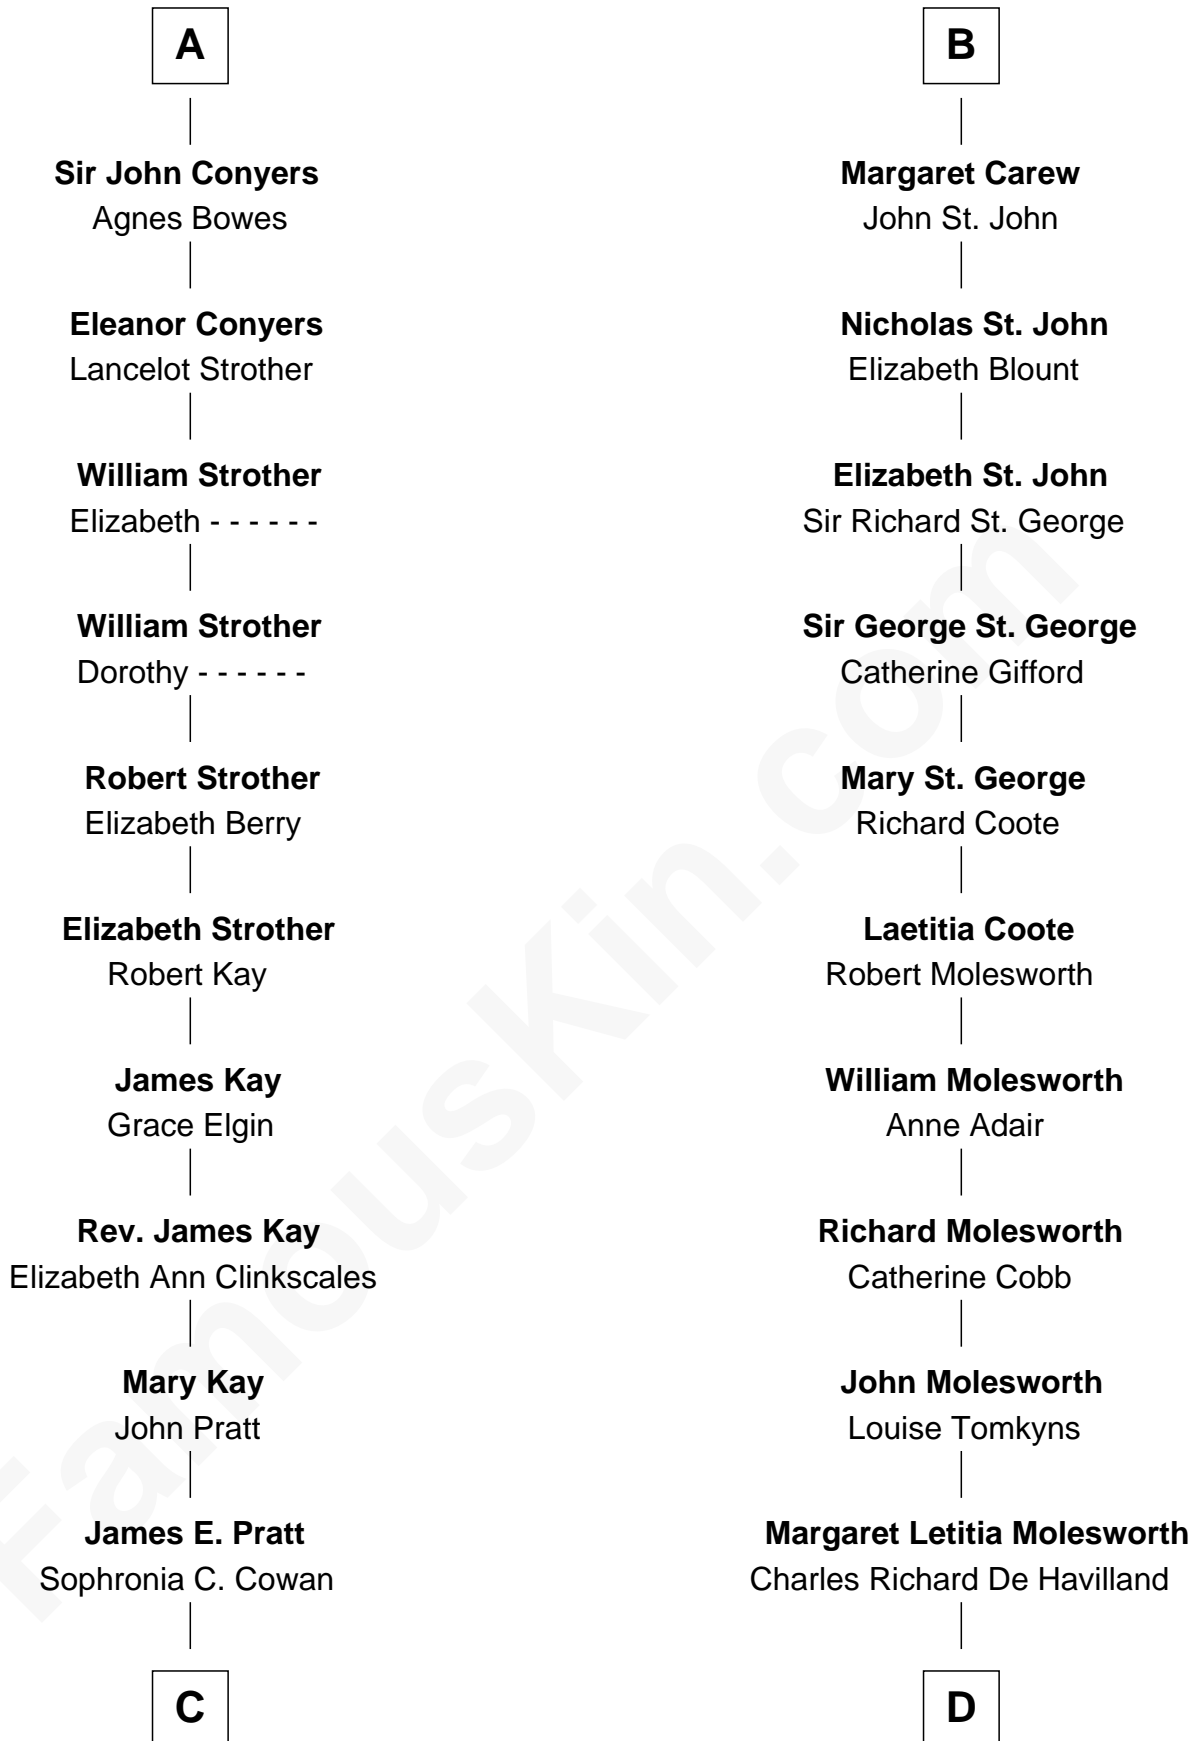

FamousKin.com Relationship Chart of

Jimmy Carter

39th U.S. President

18th cousin 1 time removed of

Joan Fontaine

Movie Actress

FamousKin.com