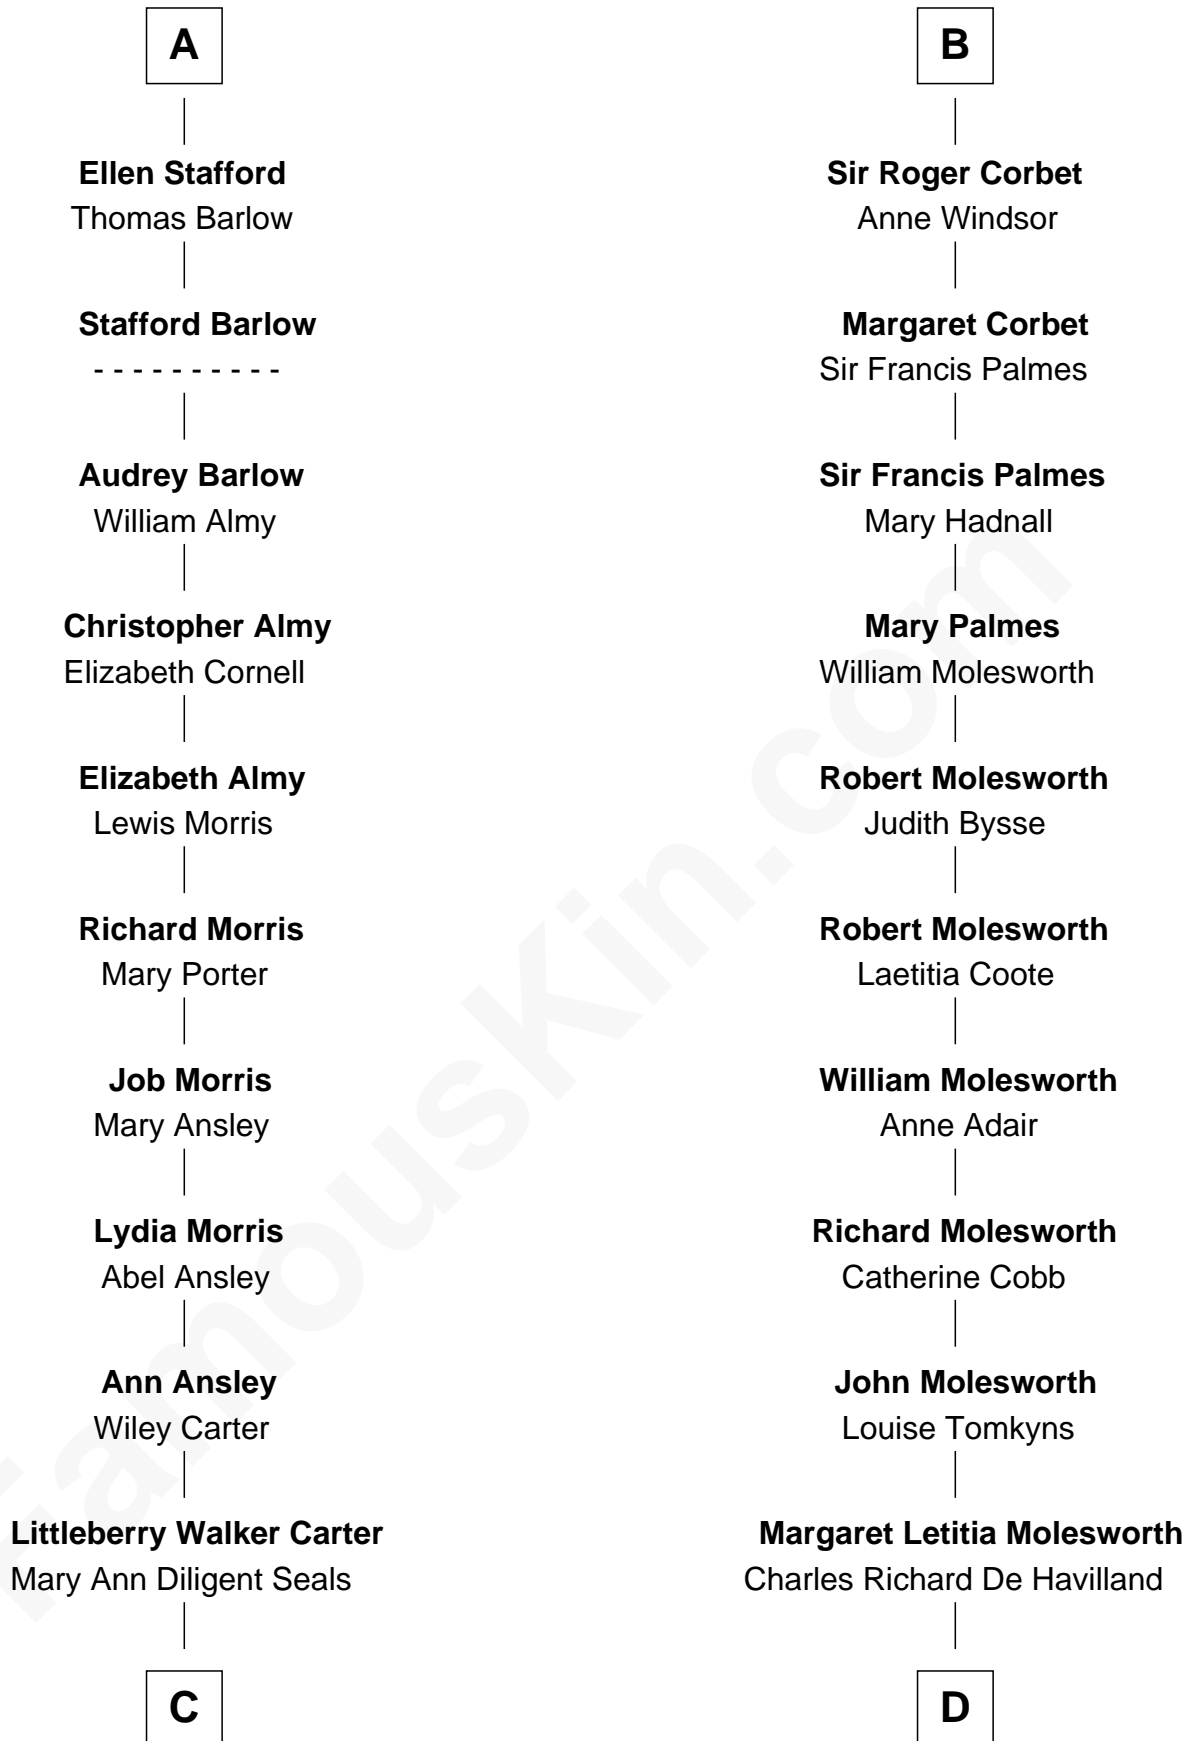

FamousKin.com Relationship Chart of

Jimmy Carter

39th U.S. President

18th cousin 1 time removed of

Joan Fontaine

Movie Actress

Ralph de Stafford

*with wife
Katherine de Hastang*

Sir Richard Corbet

Sir Humphrey Stafford

Margaret Tame

Sir Robert Corbet

Elizabeth Vernon

A

B

FamousKin.com