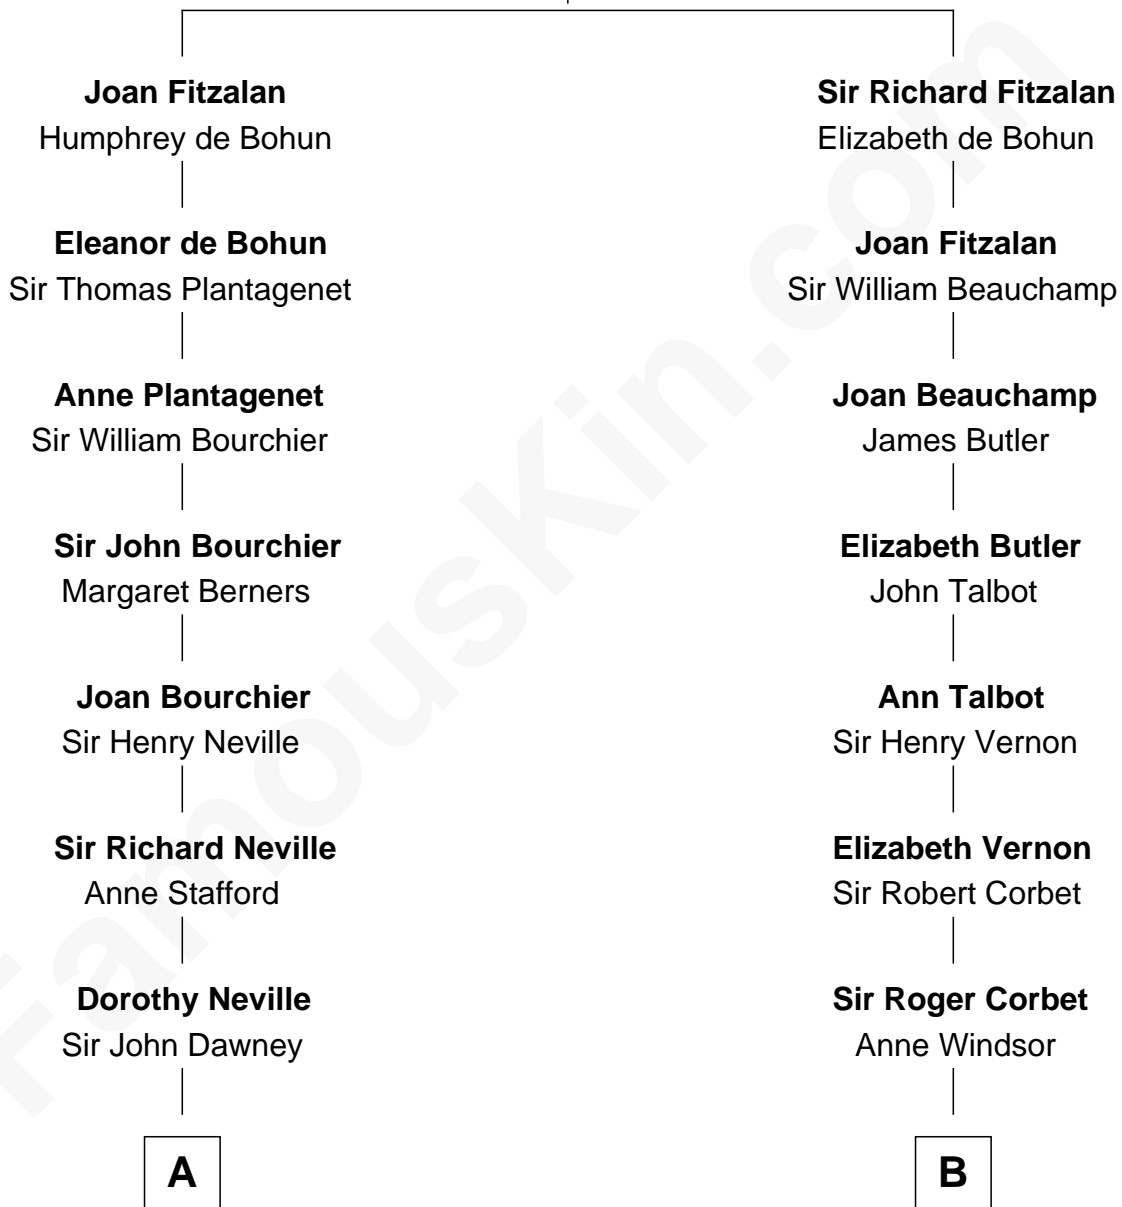

# FamousKin.com Relationship Chart of

**Jimmy Carter**

*39th U.S. President*

17th cousin 3 times removed of

**Joan Fontaine**

*Movie Actress*

**Richard Fitzalan**  
Eleanor Plantagenet

**C**

—  
**James E. Pratt**  
Sophronia C. Cowan

—  
**Nina Pratt**  
William Archibald Carter

—  
**Earl Carter**  
Lillian Gordy

—  
**Jimmy Carter**  
*39th U.S. President*

FamousKin.com