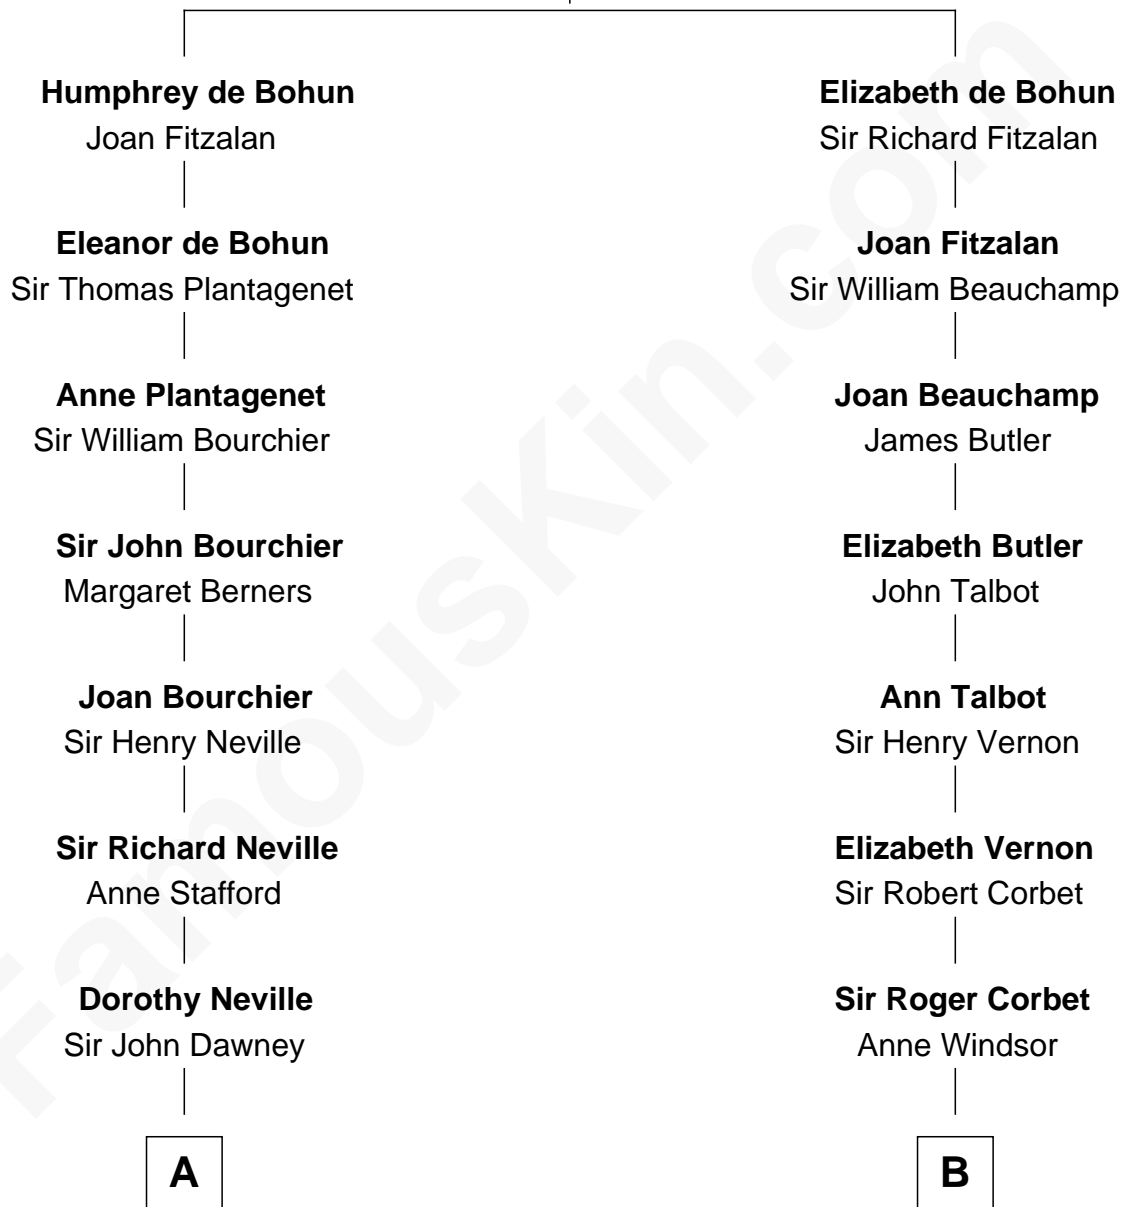

# FamousKin.com Relationship Chart of

**Jimmy Carter**

*39th U.S. President*

17th cousin 3 times removed of

**Joan Fontaine**

*Movie Actress*

**Sir William de Bohun**  
Elizabeth de Badlesmere

**C**

—  
**James E. Pratt**  
Sophronia C. Cowan

—  
**Nina Pratt**  
William Archibald Carter

—  
**Earl Carter**  
Lillian Gordy

—  
**Jimmy Carter**  
*39th U.S. President*

FamousKin.com