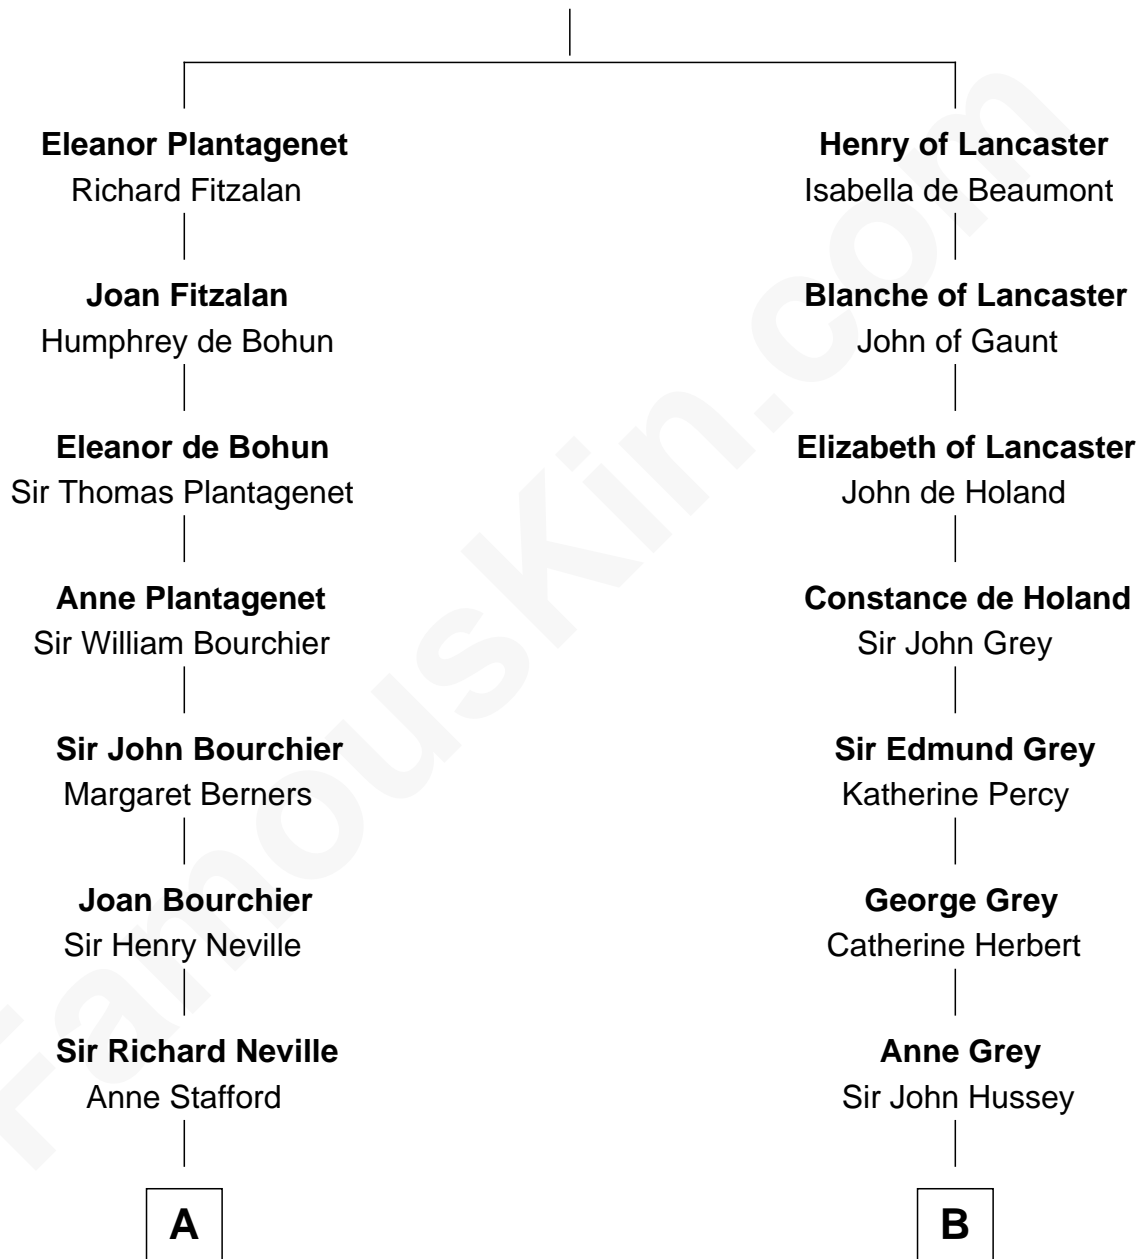

FamousKin.com Relationship Chart of

Jimmy Carter

39th U.S. President

13th cousin 8 times removed of

George Clinton

4th U.S. Vice President

Henry Plantagenet

Maud de Chaworth

C

—
Mary Kay
John Pratt

—
James E. Pratt
Sophronia C. Cowan

—
Nina Pratt
William Archibald Carter

—
Earl Carter
Lillian Gordy

—
Jimmy Carter
39th U.S. President

FamousKin.com