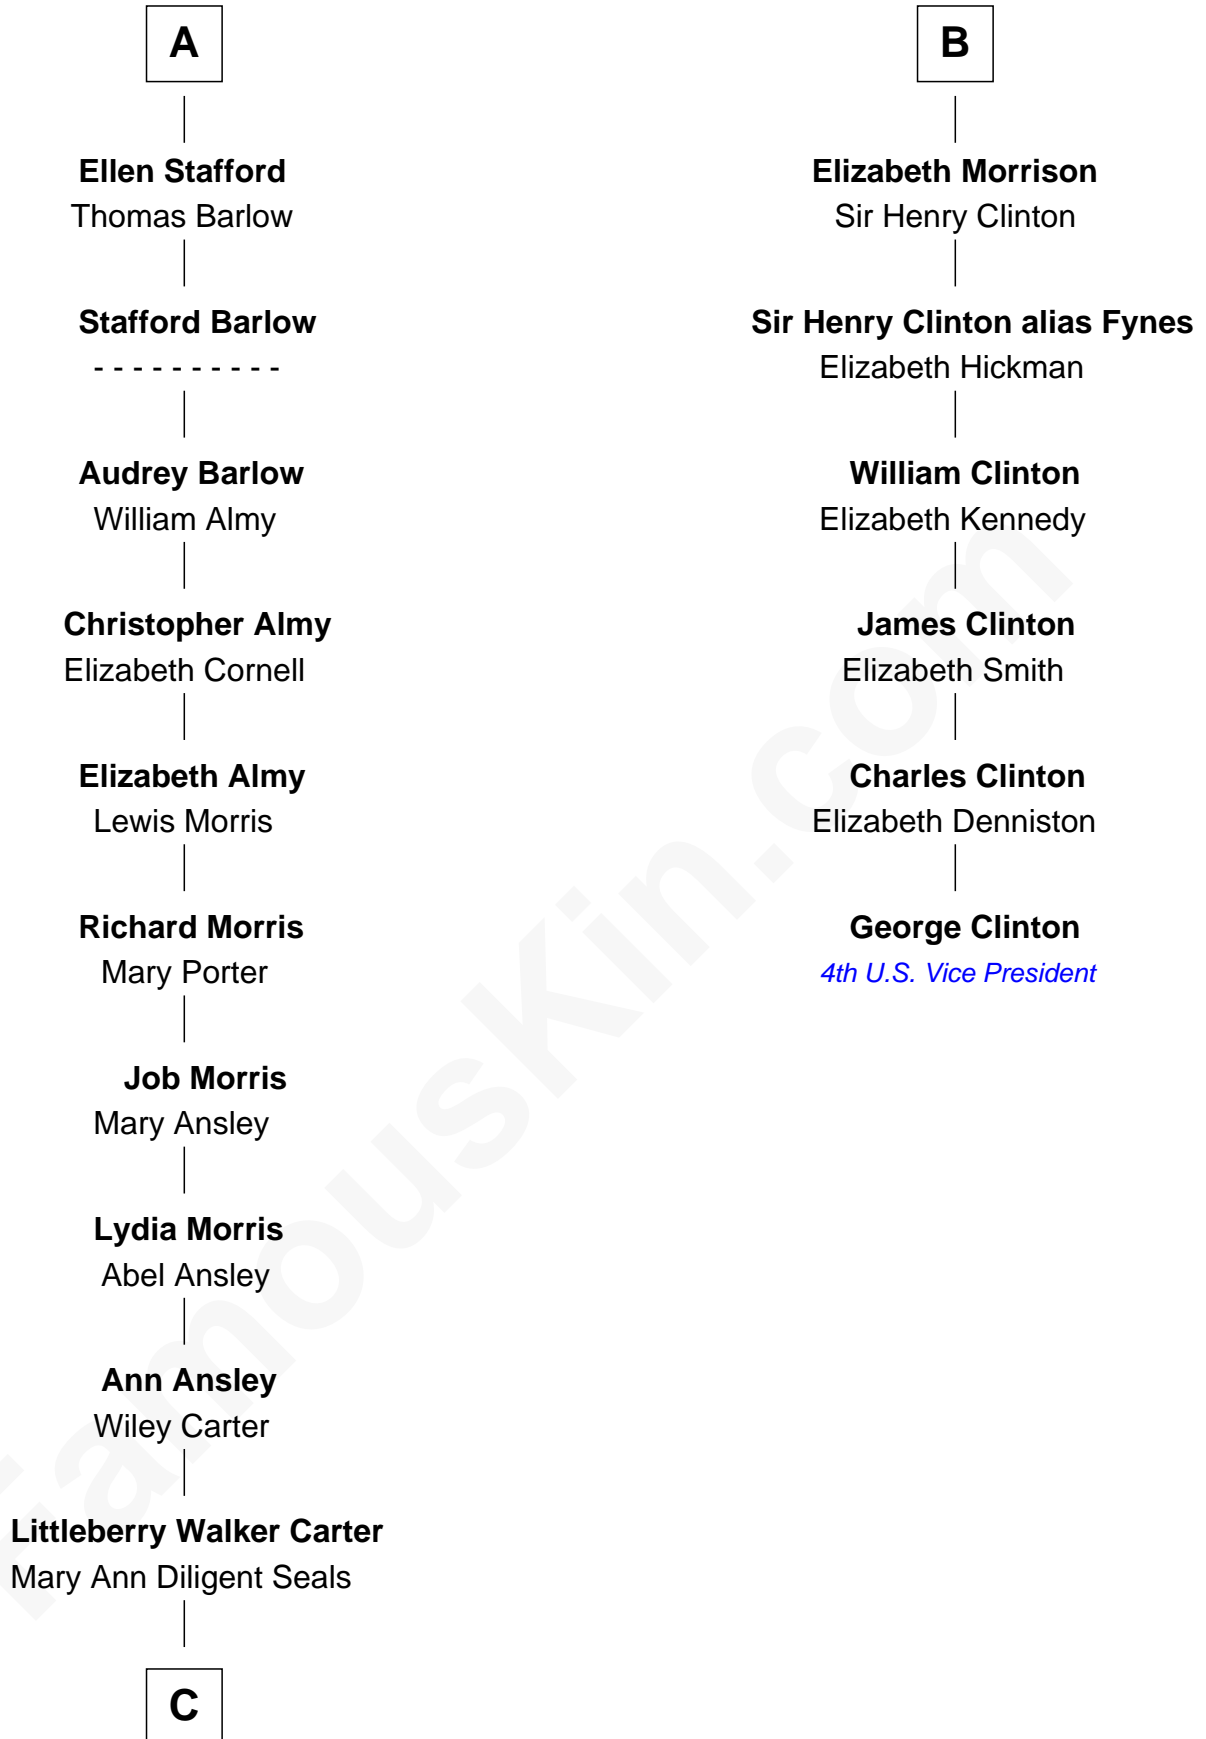

# FamousKin.com Relationship Chart of

**Jimmy Carter**  
39th U.S. President

12th cousin 7 times removed of

**George Clinton**  
4th U.S. Vice President

**C**

William Archibald Carter

Nina Pratt

Earl Carter

Lillian Gordy

Jimmy Carter

*39th U.S. President*

FamousKin.com