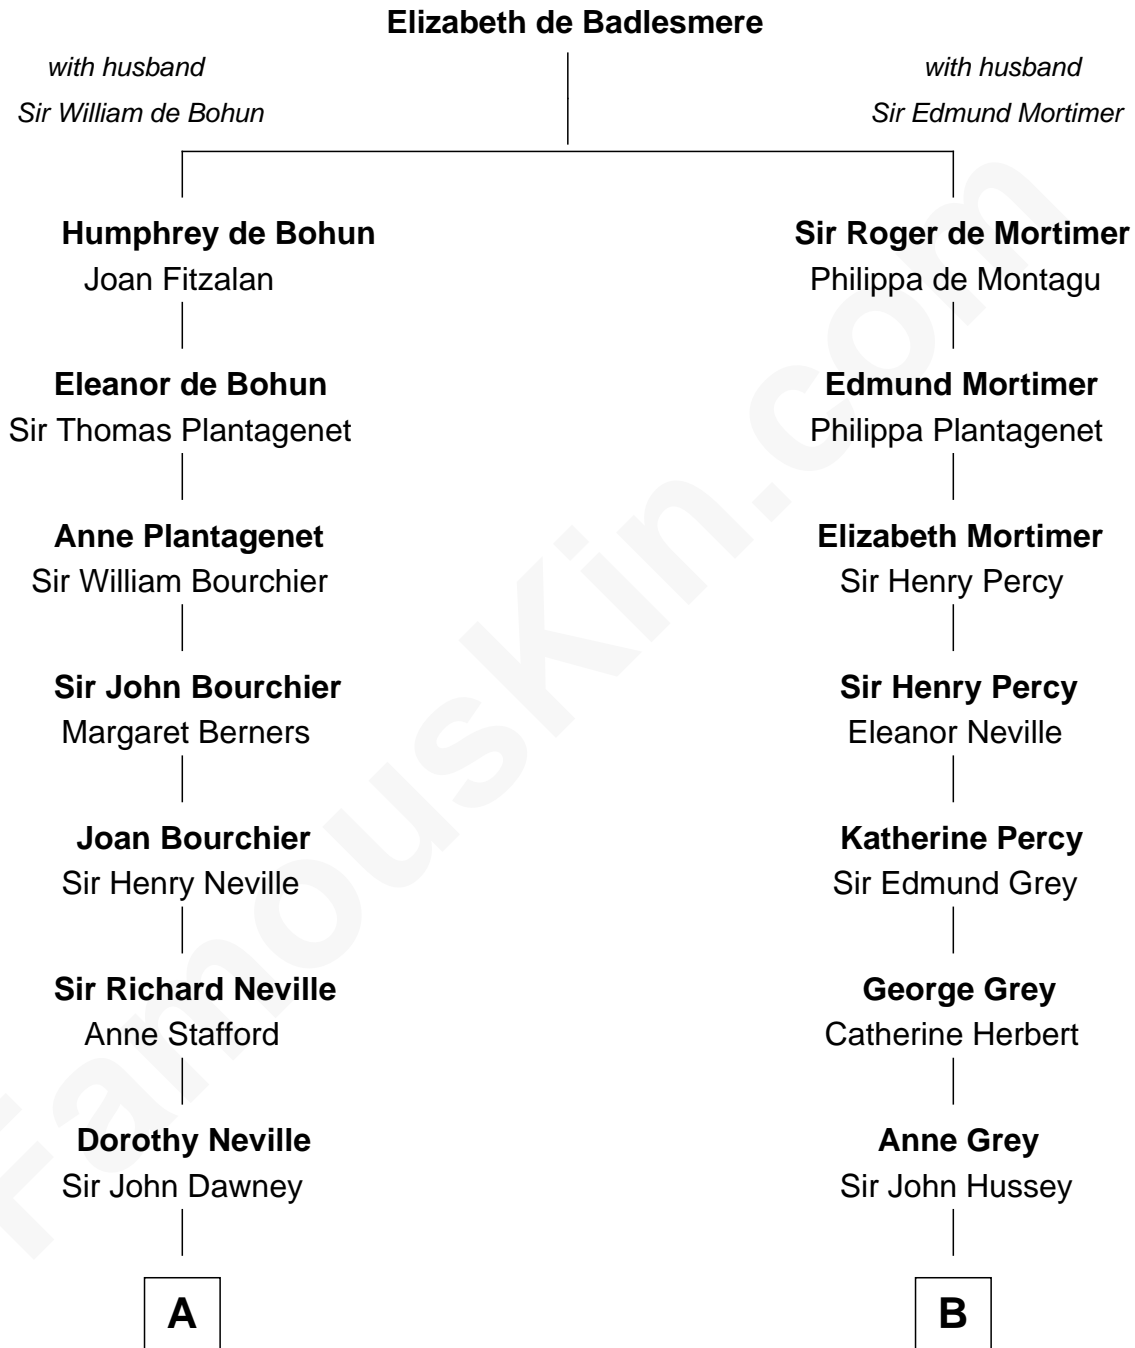

FamousKin.com Relationship Chart of

Jimmy Carter

39th U.S. President

13th cousin 7 times removed of

George Clinton

4th U.S. Vice President

C

—
James E. Pratt
Sophronia C. Cowan

—
Nina Pratt
William Archibald Carter

—
Earl Carter
Lillian Gordy

—
Jimmy Carter
39th U.S. President

FamousKin.com