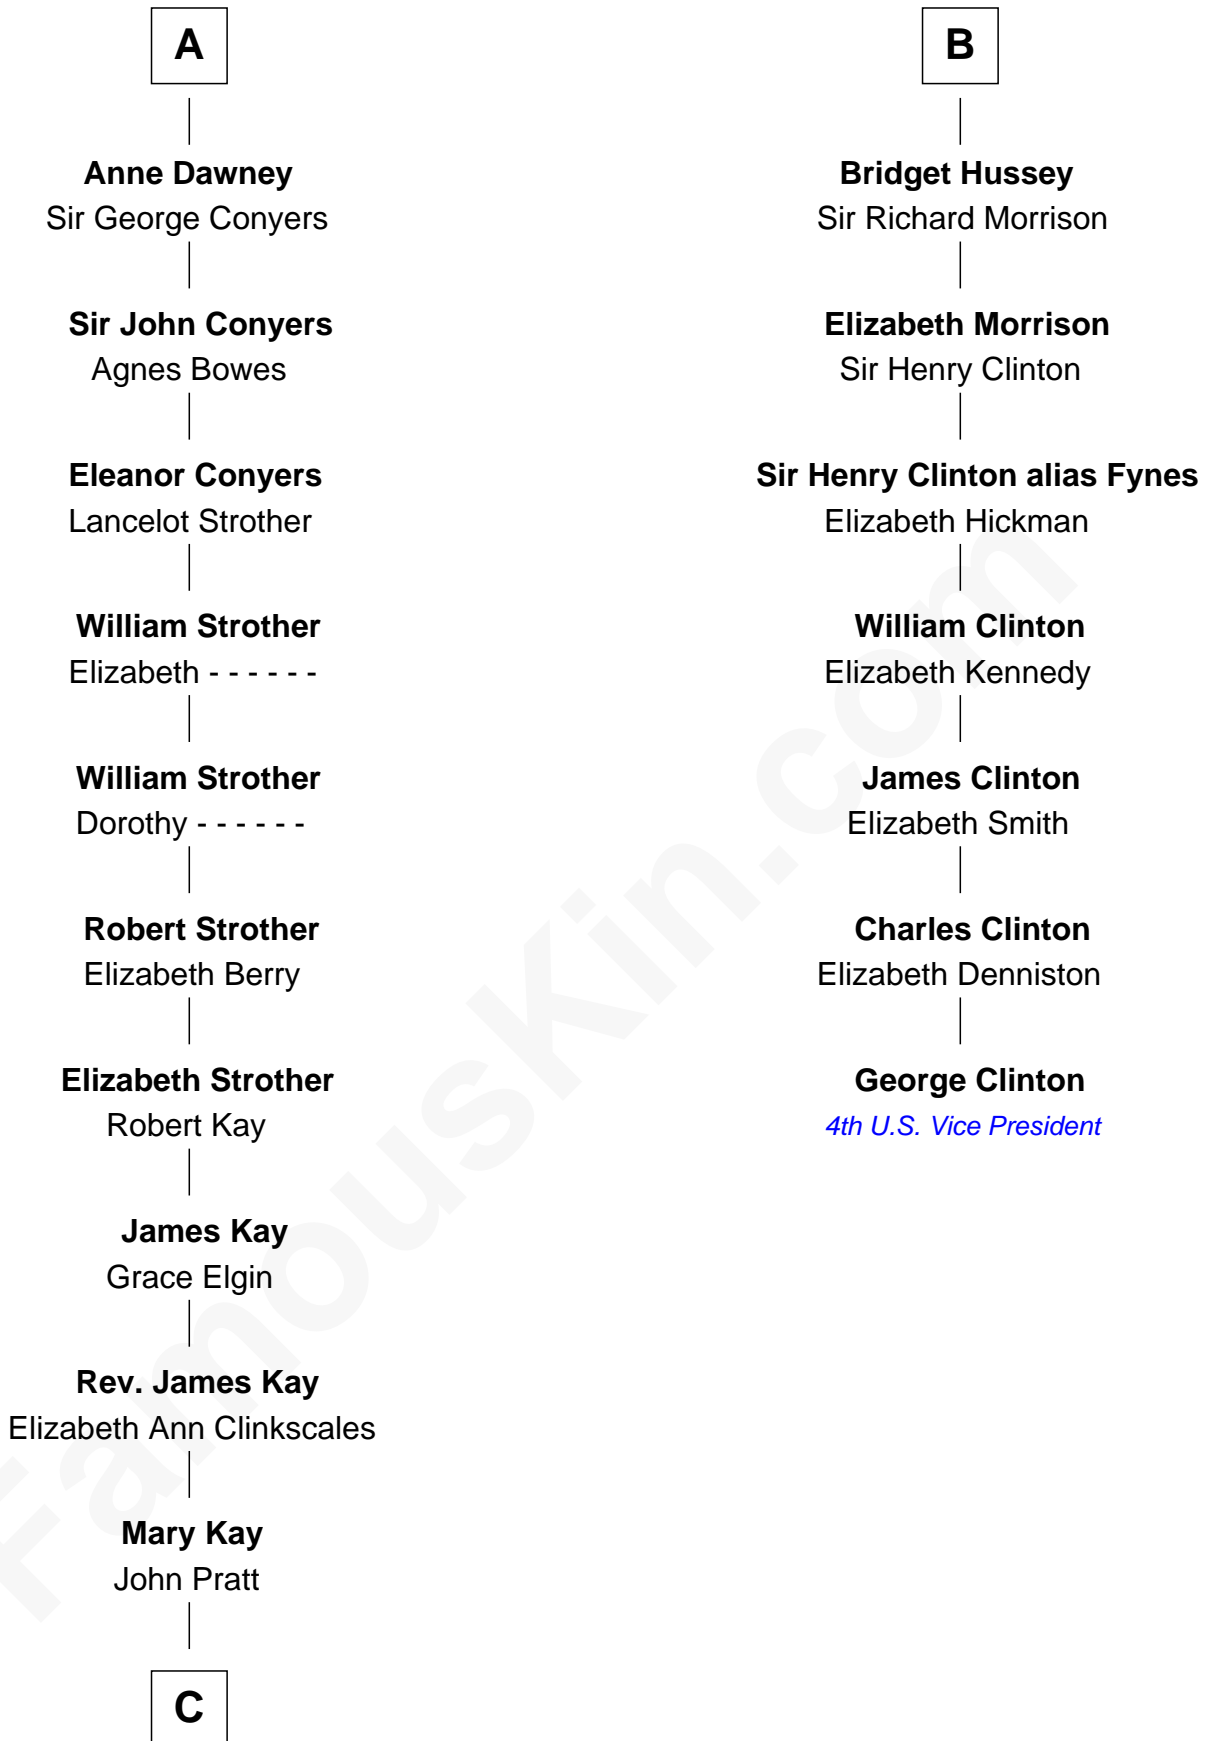

FamousKin.com Relationship Chart of

Jimmy Carter

39th U.S. President

13th cousin 7 times removed of

George Clinton

4th U.S. Vice President

C

—
James E. Pratt
Sophronia C. Cowan

—
Nina Pratt
William Archibald Carter

—
Earl Carter
Lillian Gordy

—
Jimmy Carter
39th U.S. President

FamousKin.com