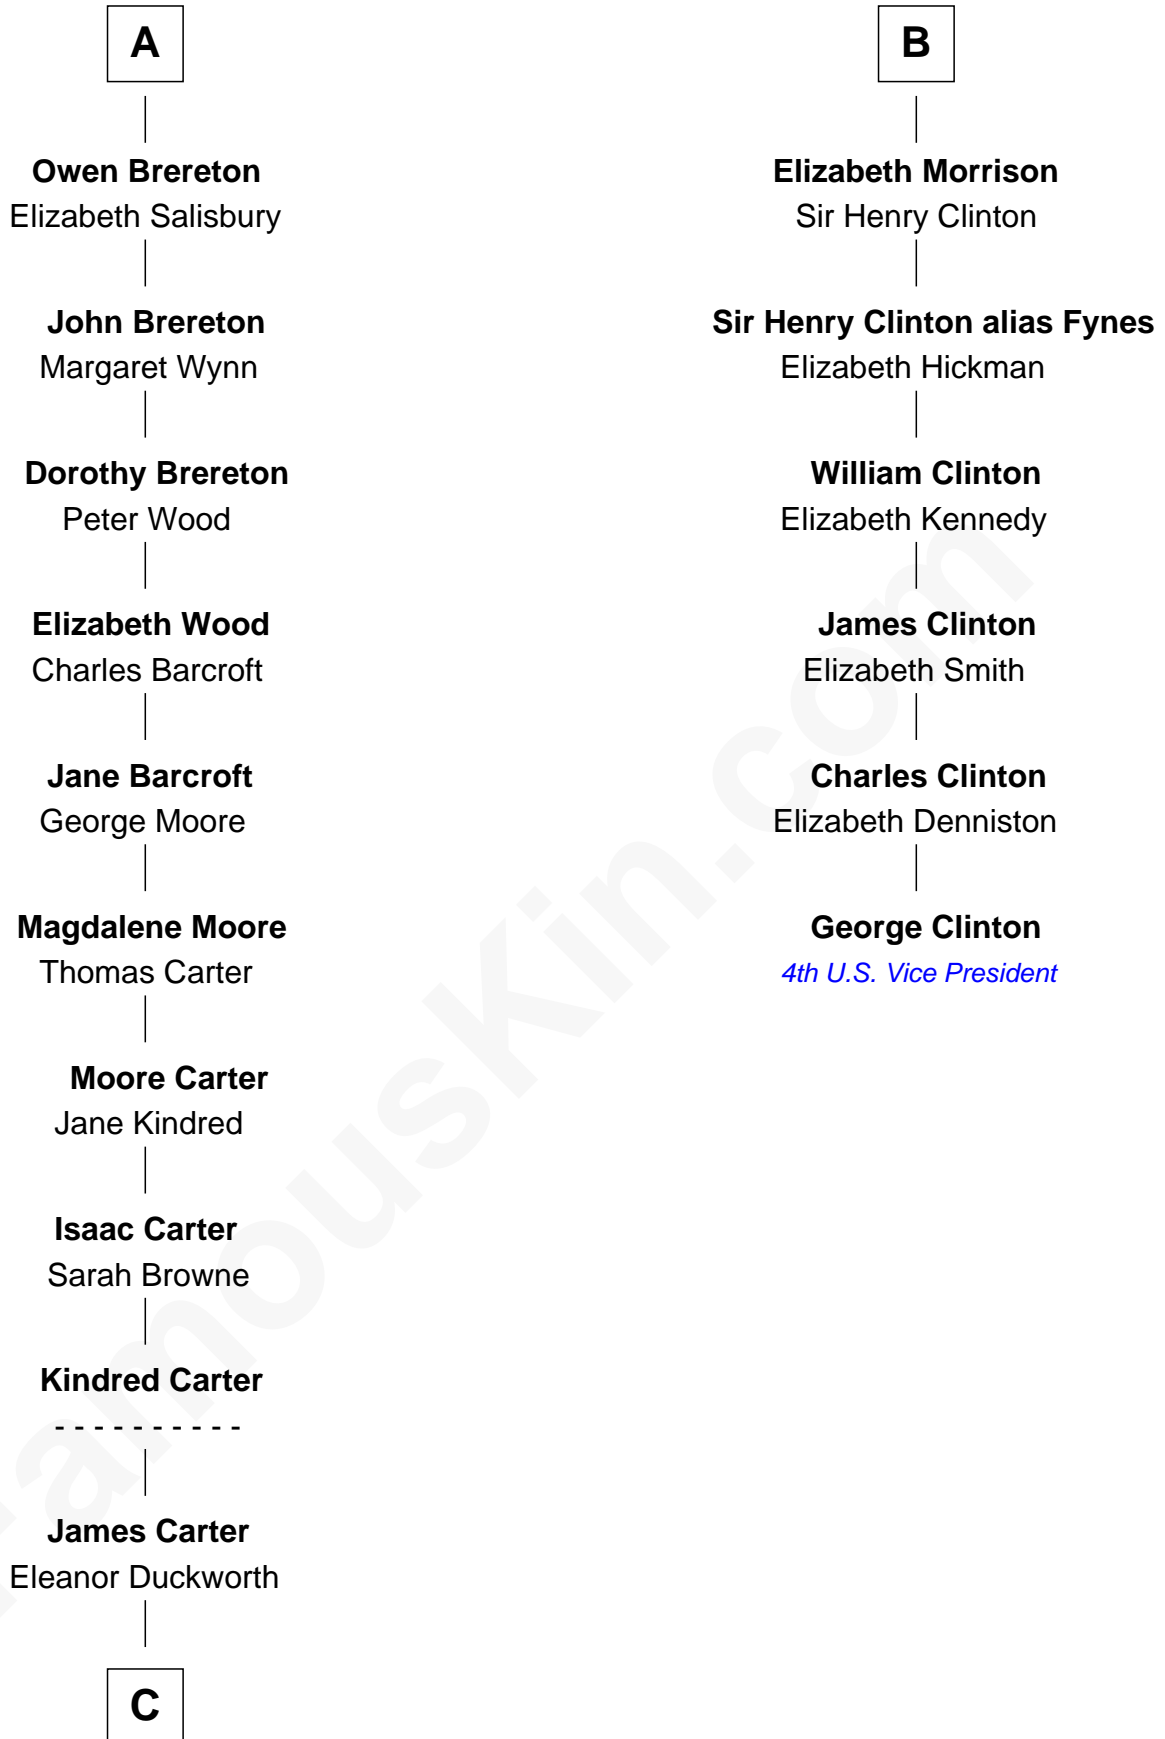

FamousKin.com Relationship Chart of

Jimmy Carter

39th U.S. President

12th cousin 9 times removed of

George Clinton

4th U.S. Vice President

Sir Robert de Holland

Maude la Zouche

Maude de Holland
Sir Thomas de Swinnerton

Sir Robert de Swinnerton
Elizabeth de Beke

Maud de Swinnerton
Sir William Ipstones

Alice Ipstones
Sir Randall Brereton

Sir William Brereton
Catherine Wylde

Edward Brereton
Elizabeth Roydon

John Brereton
Margaret Fychan

A

Thomas Holand
Joan Plantagenet

John de Holand
Elizabeth of Lancaster

Constance de Holand
Sir John Grey

Sir Edmund Grey
Katherine Percy

George Grey
Catherine Herbert

Anne Grey
Sir John Hussey

Bridget Hussey
Sir Richard Morrison

B

C

—
Wiley Carter

Ann Ansley

—
Littleberry Walker Carter

Mary Ann Diligent Seals

—
William Archibald Carter